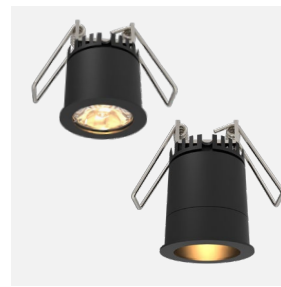

Recessed Trim