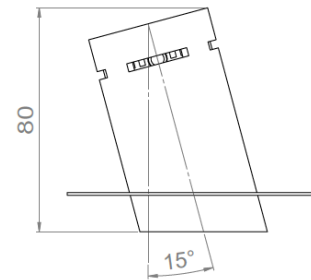

UNDO FIXED TRIMLESS 15° version

L* : 1mm to 13mm to be specified when ordering
(other lengths upon request)

UNDO FIXED TRIMLESS 20° version

L* : 1mm to 13mm to be specified when ordering
(other lengths upon request)

All the connections have to be made before powering up,
otherwise the luminaires could be seriously damaged.

Creation : 2020.10.19 / Last update : 2025.07.15

LOUSS

10/11