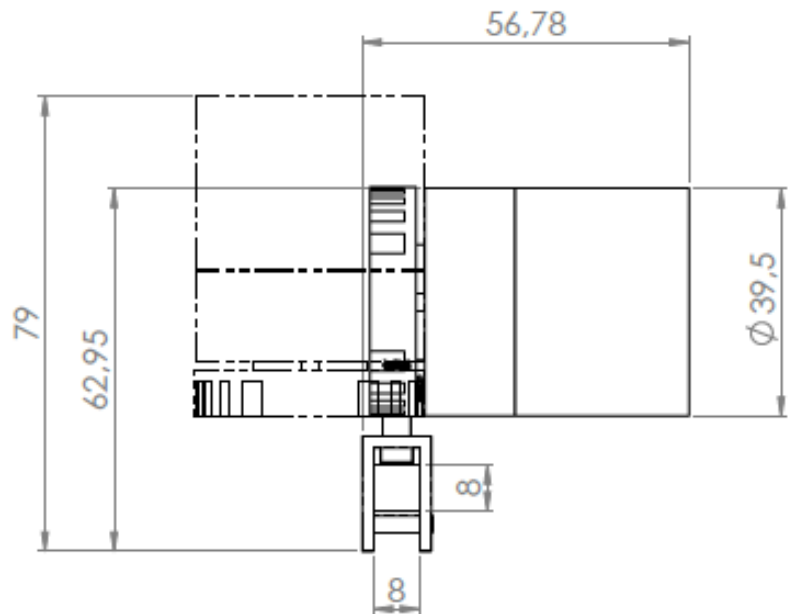

Low Luminance + accessories version

All the connections have to be made before powering up, otherwise the luminaires could be seriously damaged.

Creation : 2020.10.19 / Last update : 2025.07.15

LOUSS

BEST SAS, Capital 200 000€
RCS Dijon B 408 483 485
TVA/VAT n° : FR94 408 483 485
APE 2612Z

Tel. : +33 380 48 65 68
contact@louss.fr
www.louss.fr
Best & LOUSS

Siège social / Head Office
PA Les Terres d'Or
Route de Saint Philibert
21220 Gevrey Chambertin - FRANCE