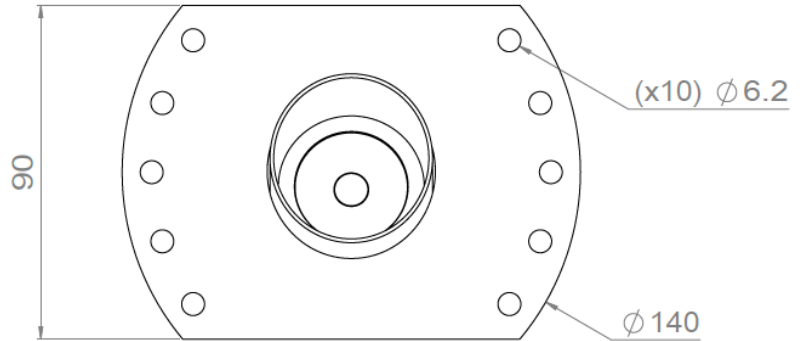

UNDO FIXED TRIMLESS 15° version

L* : 1mm to 13mm to be specified when ordering
(other lengths upon request)