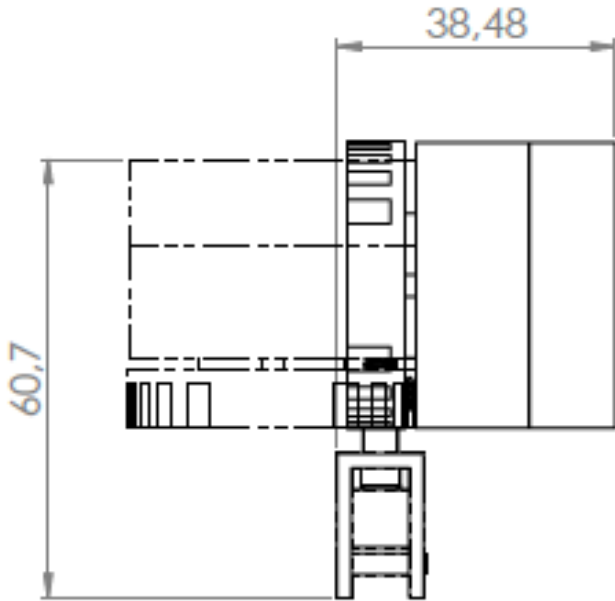

Standard version

All the connections have to be made before powering up, otherwise the luminaires could be seriously damaged.

Creation : 2020.10.19 / Last update : 2025.07.15

LOUSS

BEST SAS, Capital 200 000€
RCS Dijon B 408 483 485
TVA/VAT n° : FR94 408 483 485
APE 2612Z

Tel. : +33 380 48 65 68
contact@louss.fr
www.louss.fr
Best & LOUSS

Siège social / Head Office
PA Les Terres d'Or
Route de Saint Philibert
21220 Gevrey Chambertin - FRANCE