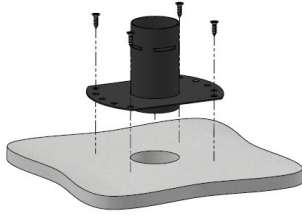

UNDO FIXED TRIMLESS Installation Guide

Installation from above

Install the recessed box from above and screw it into the surface