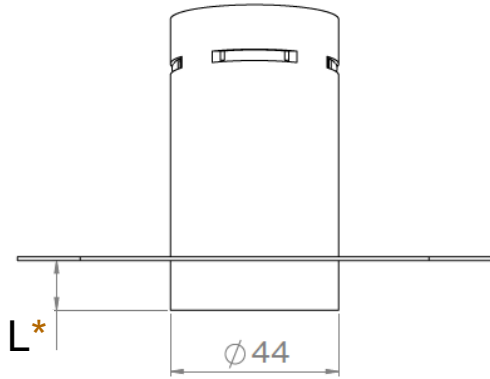

UNDO FIXED TRIMLESS 15° version

L* : 1mm to 13mm to be specified when ordering
(other lengths upon request)