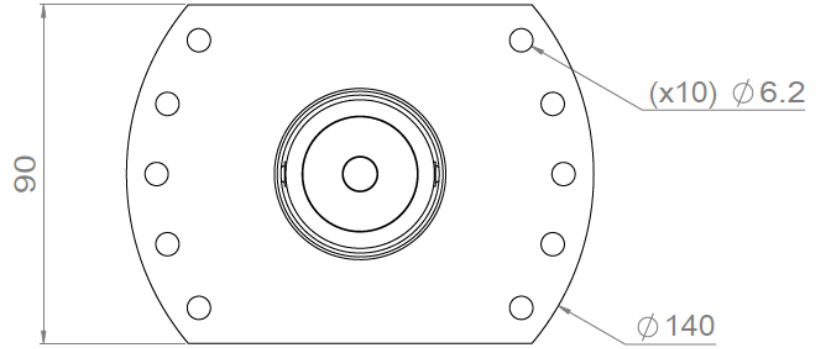

UNDO FIXED TRIMLESS 0° version