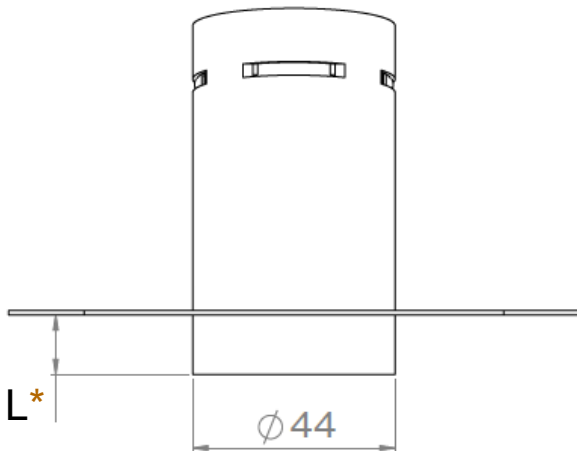

UNDO FIXED TRIMLESS 20° version

L* : 1mm to 13mm to be specified when ordering
(other lengths upon request)