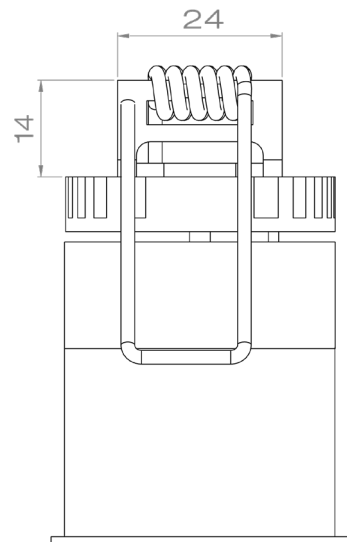

Low Luminance version

All the connections have to be made before powering up,
otherwise the luminaires could be seriously damaged.

Creation : 2020.10.19 / Last update : 2025.07.15

LOUSS

BEST SAS, Capital 200 000€
RCS Dijon B 408 483 485
TVA/VAT n° : FR94 408 483 485
APE 2612Z

Tel. : +33 380 48 65 68
contact@louss.fr
www.louss.fr
Best & LOUSS

Siège social / Head Office
PA Les Terres d'Or
Route de Saint Philibert
21220 Gevrey Chambertin - FRANCE