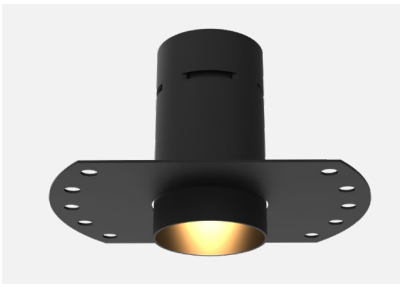

UNDO FIXED TRIMLESS 0° version

L* : 1mm to 13mm to be specified when ordering
(other lengths upon request)

UNDO FIXED TRIMLESS 10° version

L* : 1mm to 13mm to be specified when ordering
(other lengths upon request)

All the connections have to be made before powering up,
otherwise the luminaires could be seriously damaged.

Creation : 2020.10.19 / Last update : 2025.07.15

LOUSS

BEST SAS, Capital 200 000€
RCS Dijon B 408 483 485
TVA/VAT n° : FR94 408 483 485
APE 2612Z

Tel. : +33 380 48 65 68
contact@louss.fr
www.louss.fr
Best & LOUSS

Siège social / Head Office
PA Les Terres d'Or
Route de Saint Philibert
21220 Gevrey Chambertin - FRANCE

9/11