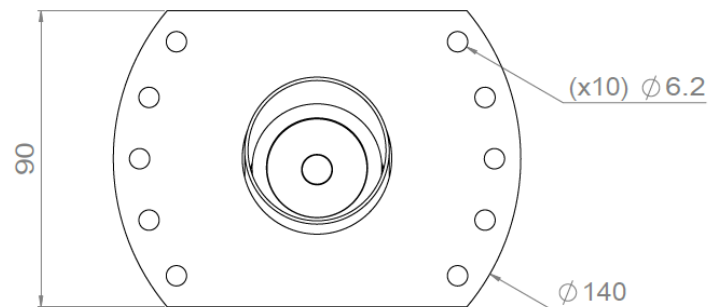

UNDO FIXED TRIMLESS 10° version

L* : 1mm to 13mm to be specified when ordering
(other lengths upon request)

All the connections have to be made before powering up,
otherwise the luminaires could be seriously damaged.

Creation : 2020.10.19 / Last update : 2025.07.15

LOUSS

BEST SAS, Capital 200 000€
RCS Dijon B 408 483 485
TVA/VAT n° : FR94 408 483 485
APE 2612Z

Tel. : +33 380 48 65 68
contact@louss.fr
www.louss.fr
Best & LOUSS

Siège social / Head Office
PA Les Terres d'Or
Route de Saint Philibert
21220 Gevrey Chambertin - FRANCE

9/11