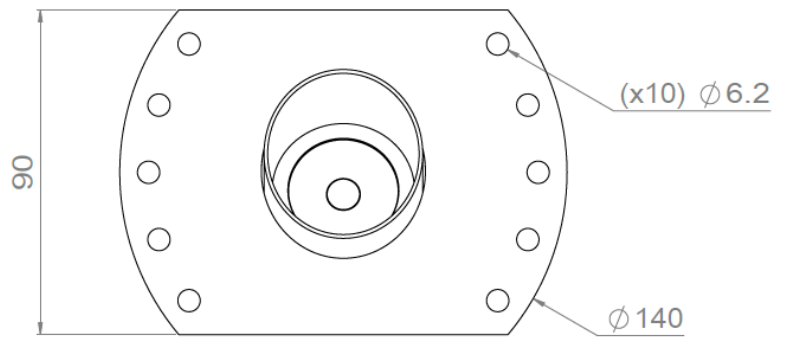

UNDO FIXED TRIMLESS 20° version

L* : 1mm to 13mm to be specified when ordering
(other lengths upon request)