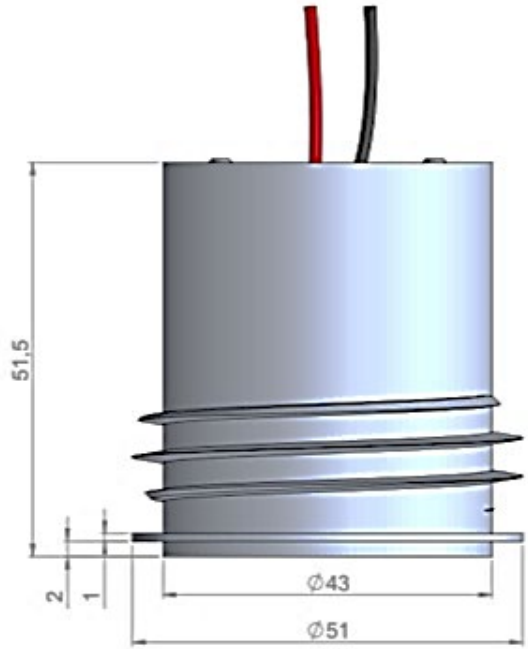

UNDO RECESSED MAGNETIC TRIM

Dimensions & Installation guide

All the connections have to be made before powering up, otherwise the luminaires could be seriously damaged.

Creation : 2020.10.19 / Last update : 2025.07.15

LOUSS

BEST SAS, Capital 200 000€
RCS Dijon B 408 483 485
TVA/VAT n° : FR94 408 483 485
APE 2612Z

Tel. : +33 380 48 65 68
contact@louss.fr
www.louss.fr
Best & LOUSS

Siège social / Head Office
PA Les Terres d'Or
Route de Saint Philibert
21220 Gevrey Chambertin - FRANCE