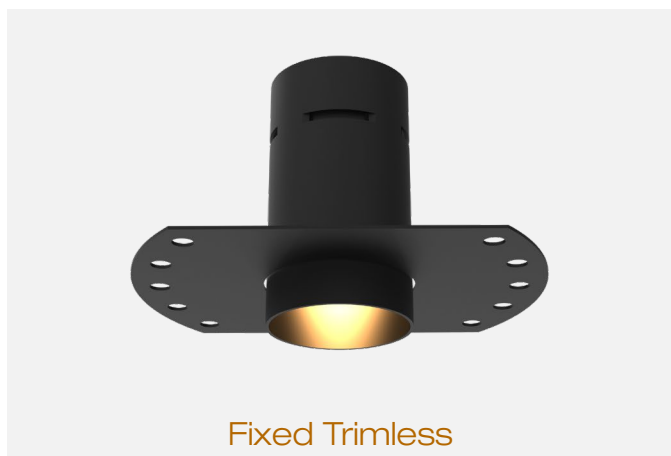

LOUSS

Lighting Emotion

UNDO