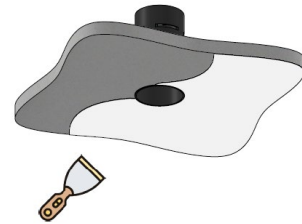

Cover the lateral plates of the recessed box by coating and painting