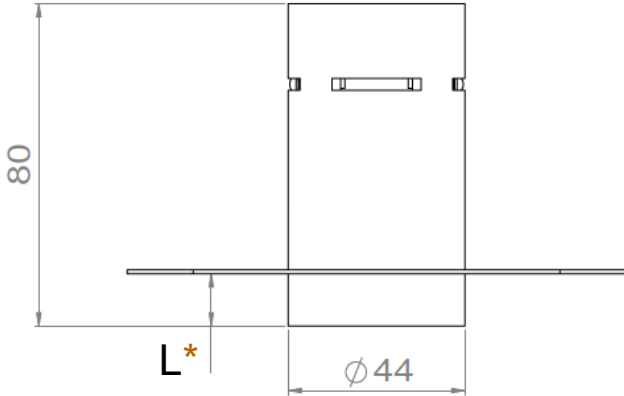

UNDO FIXED TRIMLESS 0° version