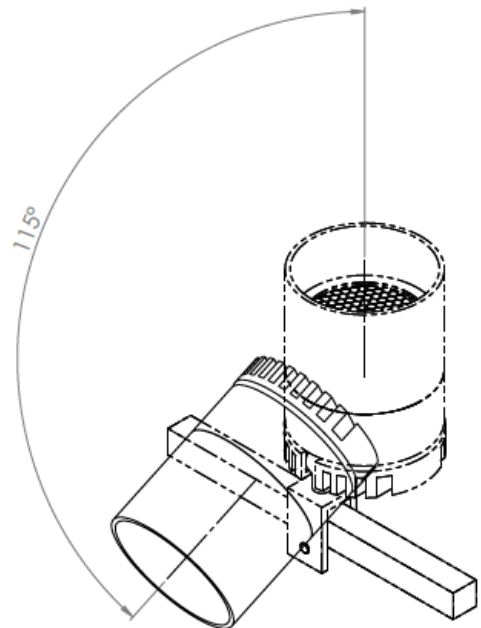

All the connections have to be made before powering up, otherwise the luminaires could be seriously damaged.

Creation : 2020.10.19 / Last update : 2025.07.15

LOUSS

BEST SAS, Capital 200 000€
RCS Dijon B 408 483 485
TVA/VAT n° : FR94 408 483 485
APE 2612Z

Tel. : +33 380 48 65 68
contact@louss.fr
www.louss.fr
Best & LOUSS

Siège social / Head Office
PA Les Terres d'Or
Route de Saint Philibert
21220 Gevrey Chambertin - FRANCE