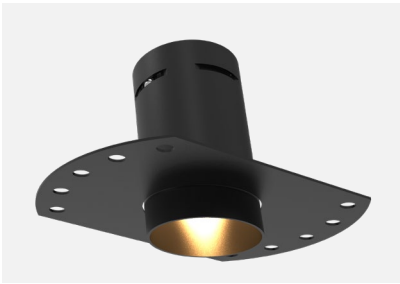

L* : 1mm to 13mm to be specified when ordering
(other lengths upon request)