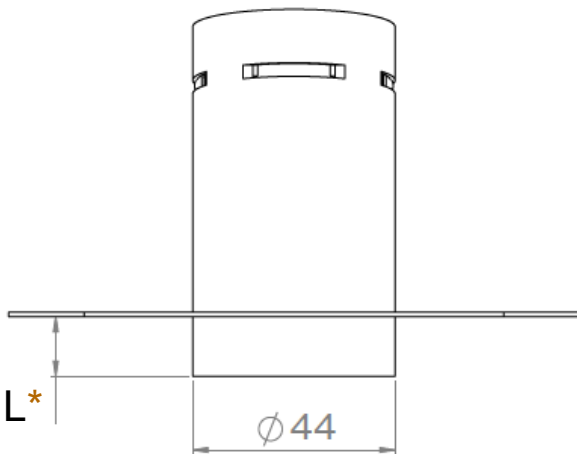

UNDO FIXED TRIMLESS 10° version

L* : 1mm to 13mm to be specified when ordering
(other lengths upon request)

All the connections have to be made before powering up,
otherwise the luminaires could be seriously damaged.

Creation : 2020.10.19 / Last update : 2025.07.15

LOUSS

BEST SAS, Capital 200 000€
RCS Dijon B 408 483 485
TVA/VAT n° : FR94 408 483 485
APE 2612Z

Tel. : +33 380 48 65 68
contact@louss.fr
www.louss.fr
Best & LOUSS

Siège social / Head Office
PA Les Terres d'Or
Route de Saint Philibert
21220 Gevrey Chambertin - FRANCE

9/11