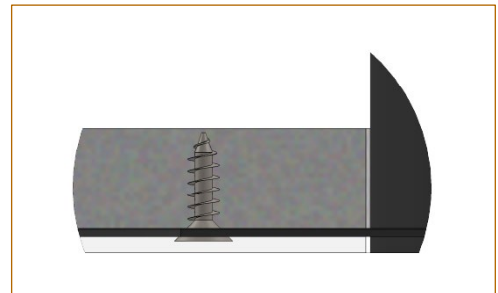

### Installation from below

Install the recessed box from below and screw it into the surface

Cover the lateral plates of the recessed box by coating and painting

Insert the spotlight from below

All the connections have to be made before powering up, otherwise the luminaires could be seriously damaged.