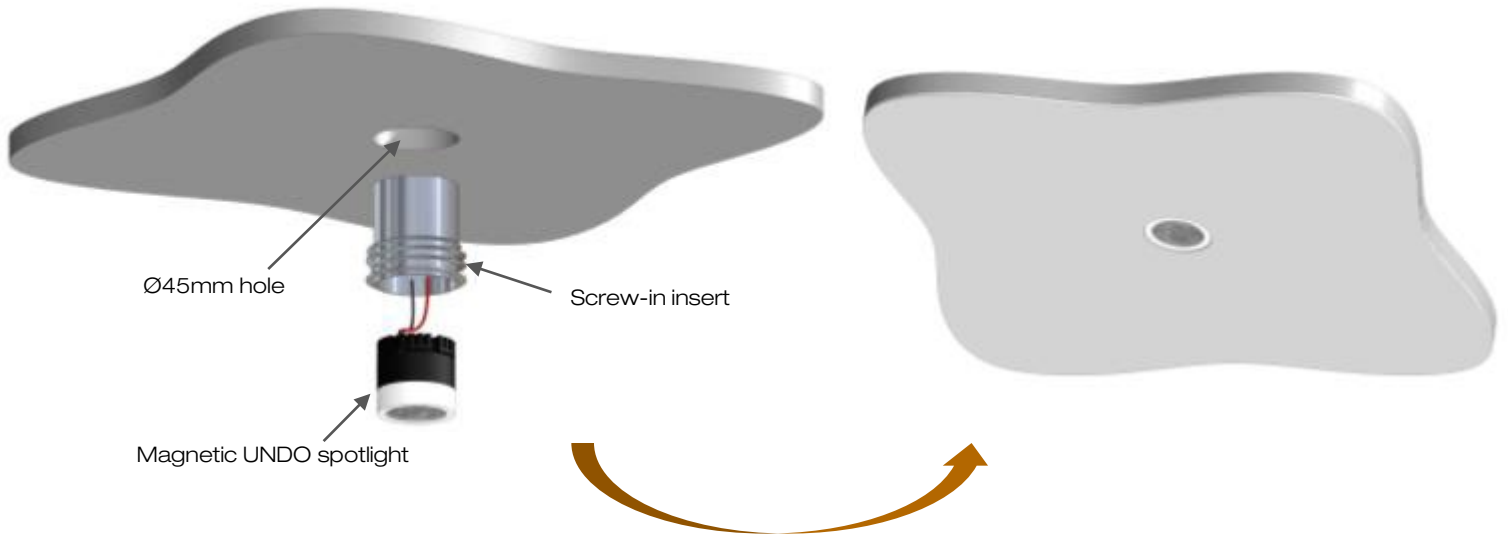

UNDO RECESSED MAGNETIC TRIM

Dimensions & Installation guide

All the connections have to be made before powering up, otherwise the luminaires could be seriously damaged.

Creation : 2020.10.19 / Last update : 2025.07.15

LOUSS

BEST SAS, Capital 200 000€
RCS Dijon B 408 483 485
TVA/VAT n° : FR94 408 483 485
APE 2612Z

Tel. : +33 380 48 65 68
contact@louss.fr
www.louss.fr
Best & LOUSS

Siège social / Head Office
PA Les Terres d'Or
Route de Saint Philibert
21220 Gevrey Chambertin - FRANCE