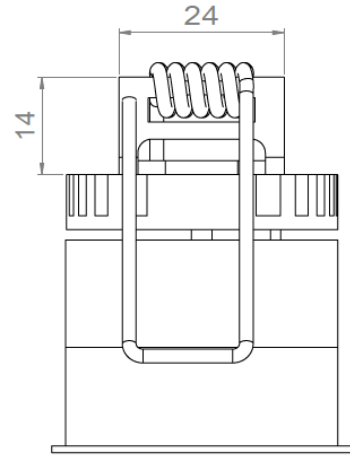

UNDO RECESSED TRIM

Standard version

Low Luminance version

All the connections have to be made before powering up,
otherwise the luminaires could be seriously damaged.

Creation : 2020.10.19 / Last update : 2025.07.15

LOUSS

BEST SAS, Capital 200 000€
RCS Dijon B 408 483 485
TVA/VAT n° : FR94 408 483 485
APE 2612Z

Tel. : +33 380 48 65 68
contact@louss.fr
www.louss.fr
Best & LOUSS

Siège social / Head Office
PA Les Terres d'Or
Route de Saint Philibert
21220 Gevrey Chambertin - FRANCE