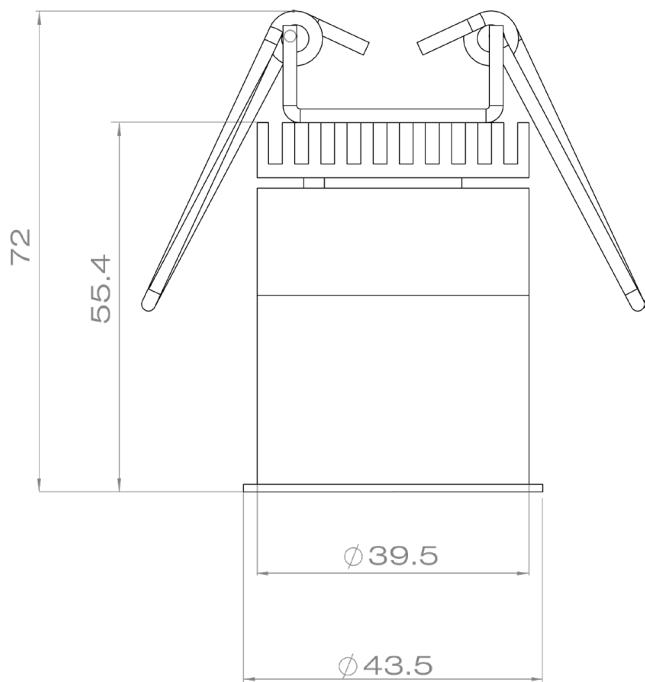

Low Luminance version

All the connections have to be made before powering up,
otherwise the luminaires could be seriously damaged.

Creation : 2020.10.19 / Last update : 2025.07.15

LOUSS

BEST SAS, Capital 200 000€
RCS Dijon B 408 483 485
TVA/VAT n° : FR94 408 483 485
APE 2612Z

Tel. : +33 380 48 65 68
contact@louss.fr
www.louss.fr
Best & LOUSS

Siège social / Head Office
PA Les Terres d'Or
Route de Saint Philibert
21220 Gevrey Chambertin - FRANCE