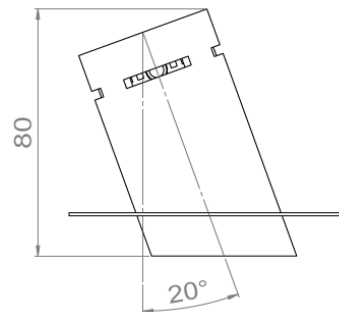

All the connections have to be made before powering up,
otherwise the luminaires could be seriously damaged.

Creation : 2020.10.19 / Last update : 2025.07.15

LOUSS

10/11