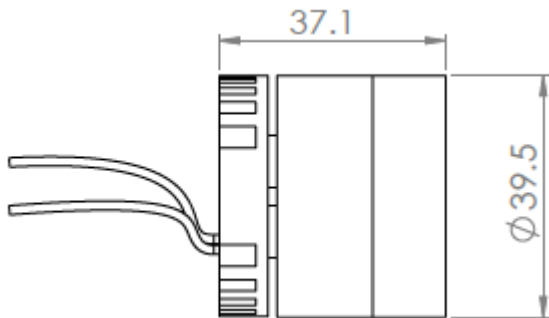

UNDO SOLO UNDO MULTIPLE

Spotlights dimensions

Standard version