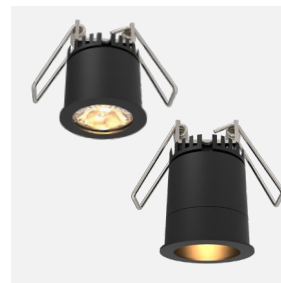

Recessed Trim