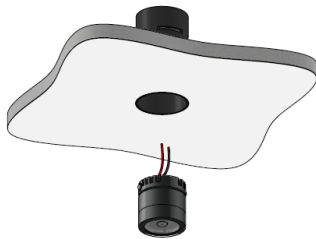

Insert the spotlight from below