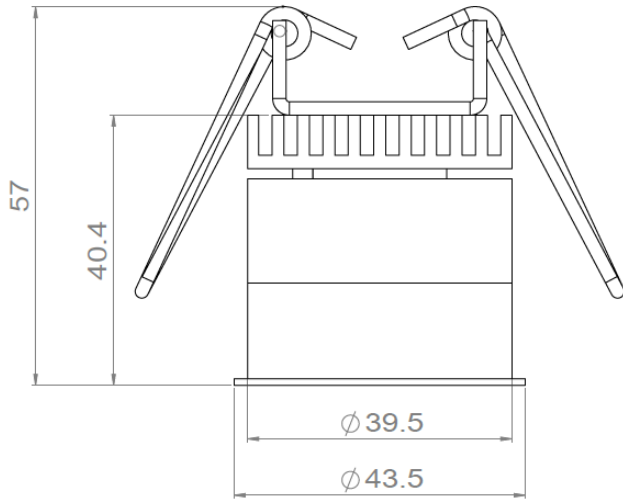

UNDO RECESSED TRIM

Standard version

Low Luminance version

All the connections have to be made before powering up,
otherwise the luminaires could be seriously damaged.

Creation : 2020.10.19 / Last update : 2025.07.15

LOUSS

BEST SAS, Capital 200 000€
RCS Dijon B 408 483 485
TVA/VAT n° : FR94 408 483 485
APE 2612Z

Tel. : +33 380 48 65 68
contact@louss.fr
www.louss.fr
Best & LOUSS

Siège social / Head Office
PA Les Terres d'Or
Route de Saint Philibert
21220 Gevrey Chambertin - FRANCE