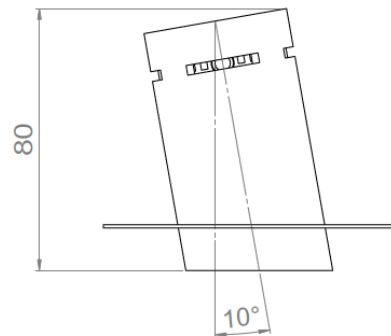

UNDO FIXED TRIMLESS 10° version

L* : 1mm to 13mm to be specified when ordering
(other lengths upon request)

All the connections have to be made before powering up,
otherwise the luminaires could be seriously damaged.

Creation : 2020.10.19 / Last update : 2025.07.15

LOUSS

BEST SAS, Capital 200 000€
RCS Dijon B 408 483 485
TVA/VAT n° : FR94 408 483 485
APE 2612Z

Tel. : +33 380 48 65 68
contact@louss.fr
www.louss.fr
Best & LOUSS

Siège social / Head Office
PA Les Terres d'Or
Route de Saint Philibert
21220 Gevrey Chambertin - FRANCE

9/11