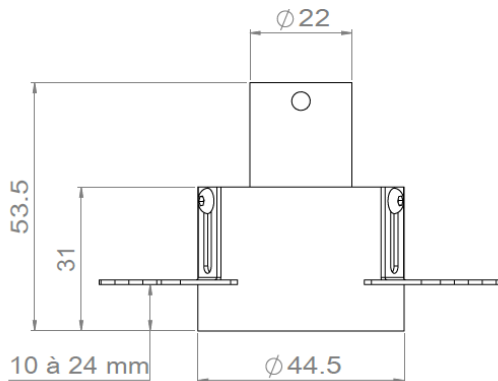

AURORE D22 TRIMLESS FLUSH