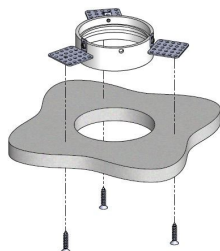

AURORE D22 RECESSED

Range	Highly adjustable recessed ceiling downlights for general & accent lighting	
Description	Low luminance Rotation 360° Trim, Trim Short, Trimless & Trimless Short : Adjustable tilt 30° Trim Flush & Trimless Flush : Adjustable tilt 20° Trimless Pivot : Adjustable tilt 90°	
Finish	Black RAL 9005 matt finish White RAL 9003 matt finish (other upon request)	
Dimensions & installation	Trim & Trim Flush	Trimless & Trimless Flush
	Spotlight diameter : 22mm Installation diameter : 44.5mm Product height : 51mm (no specific tool required)	Spotlight diameter : 22mm Installation diameter : 44.5mm Product height : 50mm (Trimless) 53.5mm (Trimless Flush)
	Trim Short	Trimless Short
	Spotlight diameter : 22mm Installation diameter : 44.5mm Product height : 51mm (no specific tool required)	Spotlight diameter : 22mm Installation diameter : 44.5mm Product height : 36.7mm
		Trimless Pivot
	Spotlight diameter : 22mm Installation diameter : 44.5mm Spotlight length : 51mm Product height : 67mm Net weight : 0.106 kg	
Weight	± 0.06 kg according to version	
LED characteristics	2000K – 2200K – 2700K – 3000K – 3500K – 4000K – 4500K (other upon request) Mix of 2 color temperatures MacAdam Ellipse : 3 SDCM CRI : 90 – 95 – 98	

AURORE D22 TRIMLESS

AURORE D22 TRIMLESS FLUSH

AURORE D22 TRIMLESS SHORT

All the connections have to be made before powering up,
otherwise the luminaires could be seriously damaged

AURORE D22 TRIMLESS PIVOT

Trimless Pivot

Installation from above

Install the recessed box from above and screw it onto the surface

Cover the lateral plates of the recessed box by coating and painting

Insert the spotlight from below