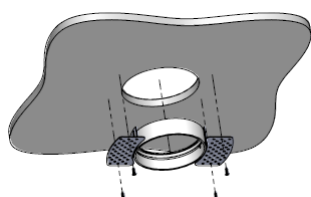

AURORE D22 RECESSED

Range	Highly adjustable recessed ceiling downlights for general & accent lighting	
Description	Low luminance Rotation 360° Trim, Trim Short, Trimless & Trimless Short : Adjustable tilt 30° Trim Flush & Trimless Flush : Adjustable tilt 20° Trimless Pivot : Adjustable tilt 90°	
Finish	Black RAL 9005 matt finish White RAL 9003 matt finish (other upon request)	
Dimensions & installation	Trim & Trim Flush	Trimless & Trimless Flush
	Spotlight diameter : 22mm Installation diameter : 44.5mm Product height : 51mm (no specific tool required)	Spotlight diameter : 22mm Installation diameter : 44.5mm Product height : 50mm (Trimless) 53.5mm (Trimless Flush)
	Trim Short	Trimless Short
	Spotlight diameter : 22mm Installation diameter : 44.5mm Product height : 51mm (no specific tool required)	Spotlight diameter : 22mm Installation diameter : 44.5mm Product height : 36.7mm
		Trimless Pivot
	Spotlight diameter : 22mm Installation diameter : 44.5mm Spotlight length : 51mm Product height : 67mm Net weight : 0.106 kg	
Weight	± 0.06 kg according to version	
LED characteristics	2000K – 2200K – 2700K – 3000K – 3500K – 4000K – 4500K (other upon request) Mix of 2 color temperatures MacAdam Ellipse : 3 SDCM CRI : 90 – 95 – 98	

Trimless Pivot

Installation from above

Install the recessed box from above and screw it onto the surface

Cover the lateral plates of the recessed box by coating and painting

Insert the spotlight from below

Installation from below

Install the recessed box from below and screw it onto the surface

Cover the lateral plates of the recessed box by coating and painting

Insert the spotlight from below

All the connections have to be made before powering up, otherwise the luminaires could be seriously damaged