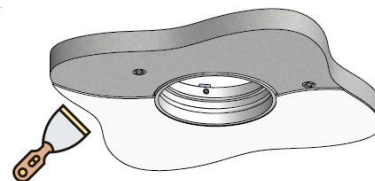

AURORE D22 RECESSED

Range	Highly adjustable recessed ceiling downlights for general & accent lighting	
Description	Low luminance Rotation 360° Trim, Trim Short, Trimless & Trimless Short : Adjustable tilt 30° Trim Flush & Trimless Flush : Adjustable tilt 20° Trimless Pivot : Adjustable tilt 90°	
Finish	Black RAL 9005 matt finish White RAL 9003 matt finish (other upon request)	
Dimensions & installation	Trim & Trim Flush	Trimless & Trimless Flush
	Spotlight diameter : 22mm Installation diameter : 44.5mm Product height : 51mm (no specific tool required)	Spotlight diameter : 22mm Installation diameter : 44.5mm Product height : 50mm (Trimless) 53.5mm (Trimless Flush)
	Trim Short	Trimless Short
	Spotlight diameter : 22mm Installation diameter : 44.5mm Product height : 51mm (no specific tool required)	Spotlight diameter : 22mm Installation diameter : 44.5mm Product height : 36.7mm
		Trimless Pivot
	Spotlight diameter : 22mm Installation diameter : 44.5mm Spotlight length : 51mm Product height : 67mm Net weight : 0.106 kg	
Weight	± 0.06 kg according to version	
LED characteristics	2000K – 2200K – 2700K – 3000K – 3500K – 4000K – 4500K (other upon request) Mix of 2 color temperatures MacAdam Ellipse : 3 SDCM CRI : 90 – 95 – 98	

Trimless Pivot

Installation from above

Install the recessed box from above and screw it onto the surface

Cover the lateral plates of the recessed box by coating and painting

Insert the spotlight from below