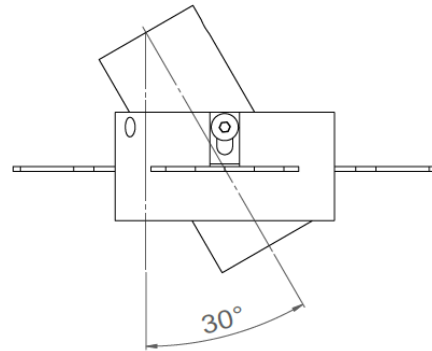

AURORE D22 TRIMLESS