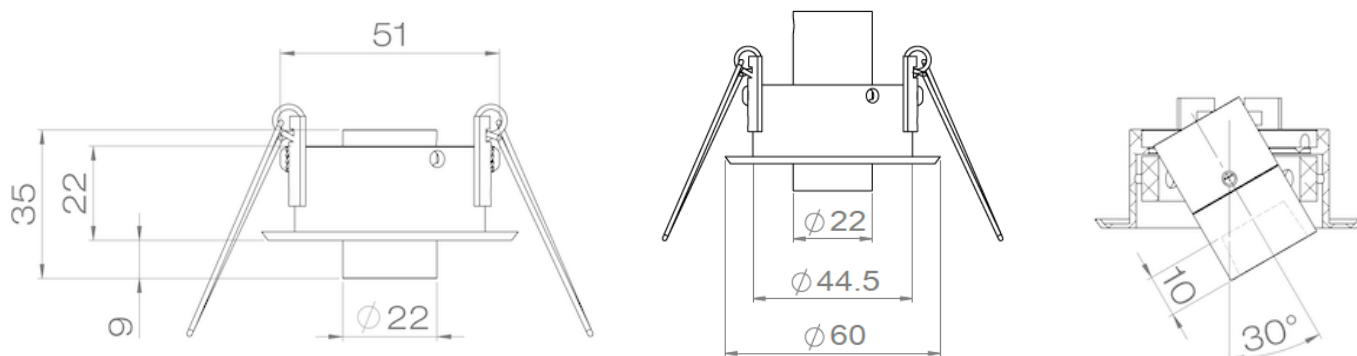

AURORE D22 TRIM SHORT

All the connections have to be made before powering up,
otherwise the luminaires could be seriously damaged