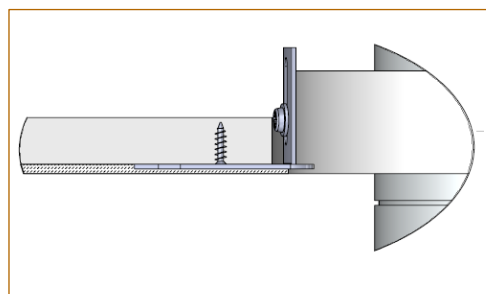

AURORE D22 RECESSED

Range	Highly adjustable recessed ceiling downlights for general & accent lighting	
Description	Low luminance Rotation 360° Trim, Trim Short, Trimless & Trimless Short : Adjustable tilt 30° Trim Flush & Trimless Flush : Adjustable tilt 20° Trimless Pivot : Adjustable tilt 90°	
Finish	Black RAL 9005 matt finish White RAL 9003 matt finish (other upon request)	
Dimensions & installation	Trim & Trim Flush	Trimless & Trimless Flush
	Spotlight diameter : 22mm Installation diameter : 44.5mm Product height : 51mm (no specific tool required)	Spotlight diameter : 22mm Installation diameter : 44.5mm Product height : 50mm (Trimless) 53.5mm (Trimless Flush)
	Trim Short	Trimless Short
	Spotlight diameter : 22mm Installation diameter : 44.5mm Product height : 51mm (no specific tool required)	Spotlight diameter : 22mm Installation diameter : 44.5mm Product height : 36.7mm
		Trimless Pivot
	Spotlight diameter : 22mm Installation diameter : 44.5mm Spotlight length : 51mm Product height : 67mm Net weight : 0.106 kg	
Weight	± 0.06 kg according to version	
LED characteristics	2000K – 2200K – 2700K – 3000K – 3500K – 4000K – 4500K (other upon request) Mix of 2 color temperatures MacAdam Ellipse : 3 SDCM CRI : 90 – 95 – 98	

Trimless Pivot

Installation from above

Install the recessed box from above and screw it onto the surface

Cover the lateral plates of the recessed box by coating and painting

Insert the spotlight from below

Installation from below

Install the recessed box from below and screw it onto the surface

Cover the lateral plates of the recessed box by coating and painting

Insert the spotlight from below

All the connections have to be made before powering up, otherwise the luminaires could be seriously damaged