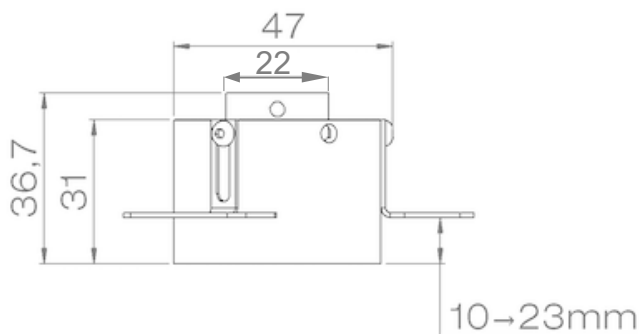

AURORE D22 TRIMLESS SHORT

All the connections have to be made before powering up,
otherwise the luminaires could be seriously damaged