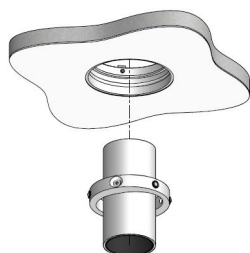

AURORE D22 RECESSED

Range	Highly adjustable recessed ceiling downlights for general & accent lighting	
Description	Low luminance Rotation 360° Trim, Trim Short, Trimless & Trimless Short : Adjustable tilt 30° Trim Flush & Trimless Flush : Adjustable tilt 20° Trimless Pivot : Adjustable tilt 90°	
Finish	Black RAL 9005 matt finish White RAL 9003 matt finish (other upon request)	
Dimensions & installation	Trim & Trim Flush	Trimless & Trimless Flush
	Spotlight diameter : 22mm Installation diameter : 44.5mm Product height : 51mm (no specific tool required)	Spotlight diameter : 22mm Installation diameter : 44.5mm Product height : 50mm (Trimless) 53.5mm (Trimless Flush)
	Trim Short	Trimless Short
	Spotlight diameter : 22mm Installation diameter : 44.5mm Product height : 51mm (no specific tool required)	Spotlight diameter : 22mm Installation diameter : 44.5mm Product height : 36.7mm
		Trimless Pivot
	Spotlight diameter : 22mm Installation diameter : 44.5mm Spotlight length : 51mm Product height : 67mm Net weight : 0.106 kg	
Weight	± 0.06 kg according to version	
LED characteristics	2000K – 2200K – 2700K – 3000K – 3500K – 4000K – 4500K (other upon request) Mix of 2 color temperatures MacAdam Ellipse : 3 SDCM CRI : 90 – 95 – 98	

Trimless Pivot

Installation from above

Install the recessed box from above and screw it onto the surface

Cover the lateral plates of the recessed box by coating and painting

Insert the spotlight from below

Installation from below

Install the recessed box from below and screw it onto the surface

Cover the lateral plates of the recessed box by coating and painting

Insert the spotlight from below

All the connections have to be made before powering up, otherwise the luminaires could be seriously damaged