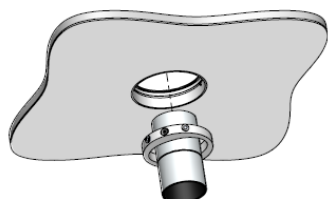

AURORE D22 RECESSED

Range	Highly adjustable recessed ceiling downlights for general & accent lighting	
Description	Low luminance Rotation 360° Trim, Trim Short, Trimless & Trimless Short : Adjustable tilt 30° Trim Flush & Trimless Flush : Adjustable tilt 20° Trimless Pivot : Adjustable tilt 90°	
Finish	Black RAL 9005 matt finish White RAL 9003 matt finish (other upon request)	
Dimensions & installation	Trim & Trim Flush	Trimless & Trimless Flush
	Spotlight diameter : 22mm Installation diameter : 44.5mm Product height : 51mm (no specific tool required)	Spotlight diameter : 22mm Installation diameter : 44.5mm Product height : 50mm (Trimless) 53.5mm (Trimless Flush)
	Trim Short	Trimless Short
	Spotlight diameter : 22mm Installation diameter : 44.5mm Product height : 51mm (no specific tool required)	Spotlight diameter : 22mm Installation diameter : 44.5mm Product height : 36.7mm
		Trimless Pivot
	Spotlight diameter : 22mm Installation diameter : 44.5mm Spotlight length : 51mm Product height : 67mm Net weight : 0.106 kg	
Weight	± 0.06 kg according to version	
LED characteristics	2000K – 2200K – 2700K – 3000K – 3500K – 4000K – 4500K (other upon request) Mix of 2 color temperatures MacAdam Ellipse : 3 SDCM CRI : 90 – 95 – 98	

Trimless Pivot

Installation from above

Install the recessed box from above and screw it onto the surface

Cover the lateral plates of the recessed box by coating and painting

Insert the spotlight from below

Installation from below

Install the recessed box from below and screw it onto the surface

Cover the lateral plates of the recessed box by coating and painting

Insert the spotlight from below

All the connections have to be made before powering up, otherwise the luminaires could be seriously damaged