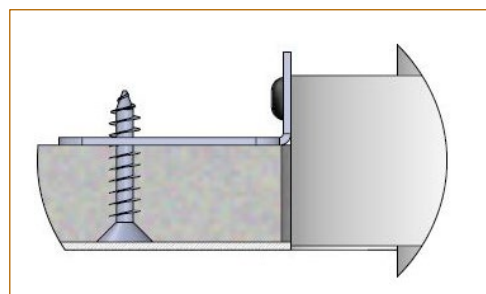

AURORE D22 RECESSED

Range	Highly adjustable recessed ceiling downlights for general & accent lighting	
Description	Low luminance Rotation 360° Trim, Trim Short, Trimless & Trimless Short : Adjustable tilt 30° Trim Flush & Trimless Flush : Adjustable tilt 20° Trimless Pivot : Adjustable tilt 90°	
Finish	Black RAL 9005 matt finish White RAL 9003 matt finish (other upon request)	
Dimensions & installation	Trim & Trim Flush	Trimless & Trimless Flush
	Spotlight diameter : 22mm Installation diameter : 44.5mm Product height : 51mm (no specific tool required)	Spotlight diameter : 22mm Installation diameter : 44.5mm Product height : 50mm (Trimless) 53.5mm (Trimless Flush)
	Trim Short	Trimless Short
	Spotlight diameter : 22mm Installation diameter : 44.5mm Product height : 51mm (no specific tool required)	Spotlight diameter : 22mm Installation diameter : 44.5mm Product height : 36.7mm
		Trimless Pivot
	Spotlight diameter : 22mm Installation diameter : 44.5mm Spotlight length : 51mm Product height : 67mm Net weight : 0.106 kg	
Weight	± 0.06 kg according to version	
LED characteristics	2000K – 2200K – 2700K – 3000K – 3500K – 4000K – 4500K (other upon request) Mix of 2 color temperatures MacAdam Ellipse : 3 SDCM CRI : 90 – 95 – 98	

Trimless Pivot

Installation from above

Install the recessed box from above and screw it onto the surface

Cover the lateral plates of the recessed box by coating and painting

Insert the spotlight from below

Installation from below

Install the recessed box from below and screw it onto the surface

Cover the lateral plates of the recessed box by coating and painting

Insert the spotlight from below

All the connections have to be made before powering up, otherwise the luminaires could be seriously damaged