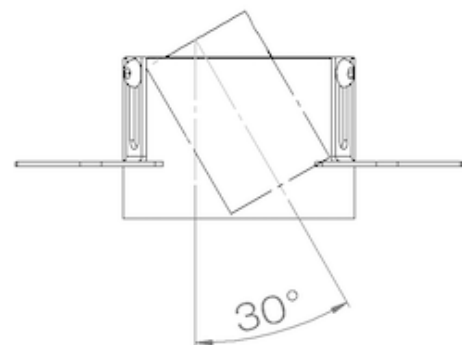

AURORE D22 TRIMLESS SHORT

All the connections have to be made before powering up,
otherwise the luminaires could be seriously damaged