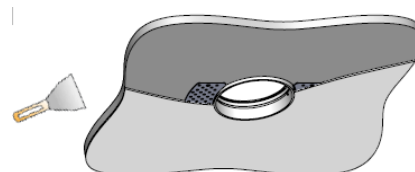

AURORE D22 RECESSED

Range	Highly adjustable recessed ceiling downlights for general & accent lighting	
Description	Low luminance Rotation 360° Trim, Trim Short, Trimless & Trimless Short : Adjustable tilt 30° Trim Flush & Trimless Flush : Adjustable tilt 20° Trimless Pivot : Adjustable tilt 90°	
Finish	Black RAL 9005 matt finish White RAL 9003 matt finish (other upon request)	
Dimensions & installation	Trim & Trim Flush	Trimless & Trimless Flush
	Spotlight diameter : 22mm Installation diameter : 44.5mm Product height : 51mm (no specific tool required)	Spotlight diameter : 22mm Installation diameter : 44.5mm Product height : 50mm (Trimless) 53.5mm (Trimless Flush)
	Trim Short	Trimless Short
	Spotlight diameter : 22mm Installation diameter : 44.5mm Product height : 51mm (no specific tool required)	Spotlight diameter : 22mm Installation diameter : 44.5mm Product height : 36.7mm
		Trimless Pivot
	Spotlight diameter : 22mm Installation diameter : 44.5mm Spotlight length : 51mm Product height : 67mm Net weight : 0.106 kg	
Weight	± 0.06 kg according to version	
LED characteristics	2000K – 2200K – 2700K – 3000K – 3500K – 4000K – 4500K (other upon request) Mix of 2 color temperatures MacAdam Ellipse : 3 SDCM CRI : 90 – 95 – 98	

Trimless Pivot

Installation from above

Install the recessed box from above and screw it onto the surface

Cover the lateral plates of the recessed box by coating and painting

Insert the spotlight from below

Installation from below

Install the recessed box from below and screw it onto the surface

Cover the lateral plates of the recessed box by coating and painting

Insert the spotlight from below

All the connections have to be made before powering up, otherwise the luminaires could be seriously damaged