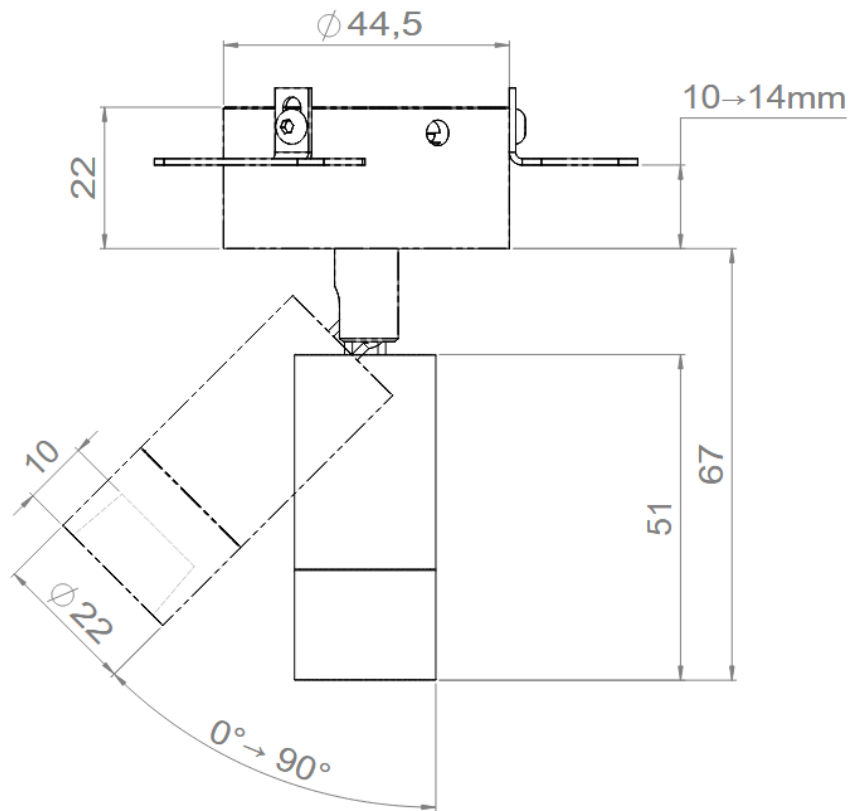

AURORE D22 TRIMLESS PIVOT

All the connections have to be made before powering up,
otherwise the luminaires could be seriously damaged

LOUSS

Creation : 2023.02.22 / Last update : 2026.05.05 - R

6/7

BEST SAS, Capital 200 000€
RCS Dijon B 408 483 485
TVA/VAT n° : FR94 408 483 485
APE 2612Z

Tel. : +33 380 48 65 68
contact@louss.fr
www.louss.fr
Best & LOUSS

Siège social / Head Office
PA Les Terres d'Or
Route de Saint Philibert
21220 Gevrey Chambertin - FRANCE