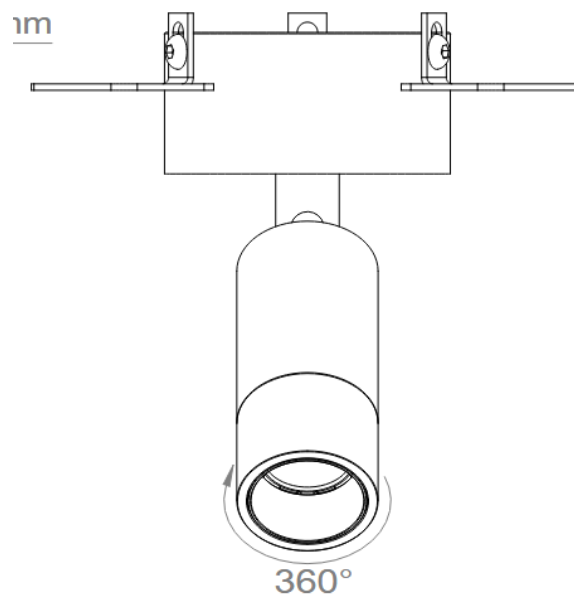

AURORE D22 RECESSED

Range	Highly adjustable recessed ceiling downlights for general & accent lighting	
Description	Low luminance Rotation 360° Trim, Trim Short, Trimless & Trimless Short : Adjustable tilt 30° Trim Flush & Trimless Flush : Adjustable tilt 20° Trimless Pivot : Adjustable tilt 90°	
Finish	Black RAL 9005 matt finish White RAL 9003 matt finish (other upon request)	
Dimensions & installation	Trim & Trim Flush	Trimless & Trimless Flush
	Spotlight diameter : 22mm Installation diameter : 44.5mm Product height : 51mm (no specific tool required)	Spotlight diameter : 22mm Installation diameter : 44.5mm Product height : 50mm (Trimless) 53.5mm (Trimless Flush)
	Trim Short	Trimless Short
	Spotlight diameter : 22mm Installation diameter : 44.5mm Product height : 51mm (no specific tool required)	Spotlight diameter : 22mm Installation diameter : 44.5mm Product height : 36.7mm
		Trimless Pivot
	Spotlight diameter : 22mm Installation diameter : 44.5mm Spotlight length : 51mm Product height : 67mm Net weight : 0.106 kg	
Weight	± 0.06 kg according to version	
LED characteristics	2000K – 2200K – 2700K – 3000K – 3500K – 4000K – 4500K (other upon request) Mix of 2 color temperatures MacAdam Ellipse : 3 SDCM CRI : 90 – 95 – 98	

AURORE D22 TRIMLESS

AURORE D22 TRIMLESS FLUSH

AURORE D22 TRIMLESS SHORT

All the connections have to be made before powering up,
otherwise the luminaires could be seriously damaged

AURORE D22 TRIMLESS PIVOT