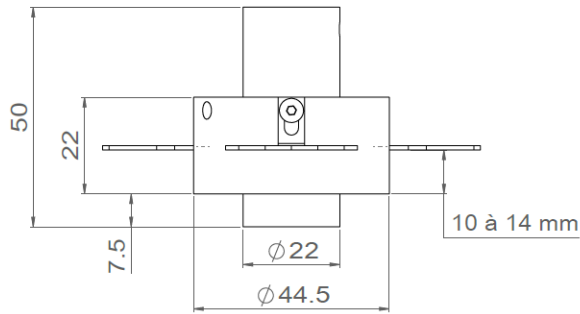

AURORE D22 TRIMLESS