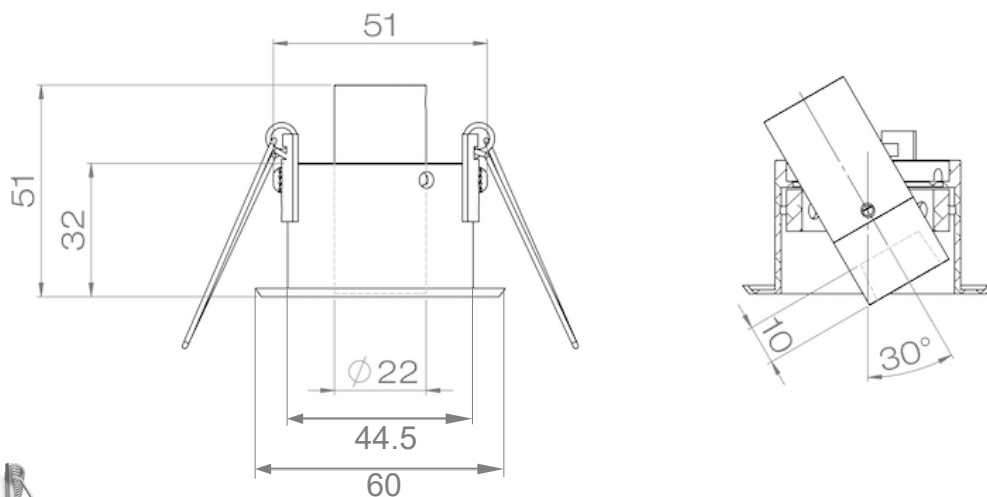

AURORE D22 TRIM FLUSH