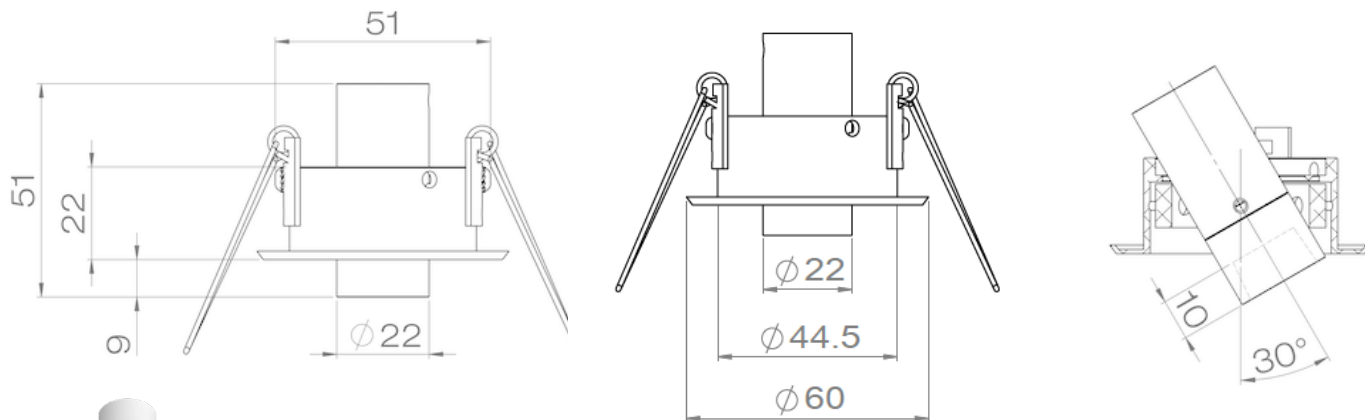

AURORE D22 TRIM