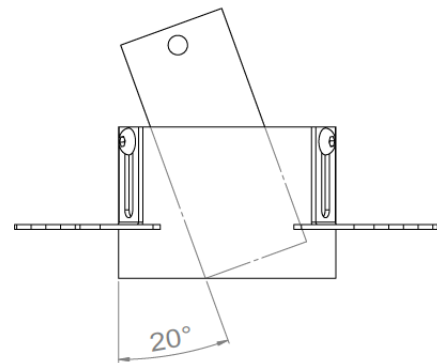

AURORE D22 TRIMLESS FLUSH