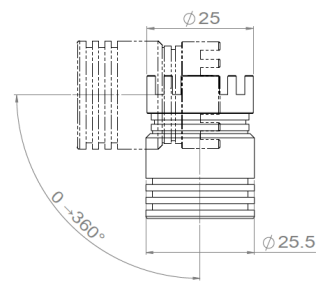

## V25 PATELLA

<b>Range</b>	Spotlight for accent lighting
<b>Description</b>	Ball joint spotlight black or natural anodised aluminium Rotation 360° Threaded rod M3x12
<b>Dimensions</b>	Length : 34mm Diameter : 25mm
<b>Net weight</b>	0.050 kg
<b>LED characteristics</b>	1 LED : 2200K - 2700K - 3000K - 3500K - 4000K (other upon request) CRI 80, 90 ou 95 R9>80 Filter, honey comb upon request
<b>Optical beam</b>	14°- 17°- 25°- 30°- 35°- 40°- 60°- Elliptical (other upon request)
<b>Connection</b>	Supplied with 0.5m cable (other length upon request) Individual or series connection to remote constant current driver
<b>Separate power supply</b>	350mA to 900mA max constant current driver Dimmable driver upon request
<b>LED power</b>	350mA : 1.2W - 500mA : 1.8W 700mA : 2.4W - 900mA : 2.7W
<b>Use limitations</b>	The product must be installed into a ventilated area. Any use with an ambient temperature higher than the specified ambient temperature (Ta) would lead to a more rapid mortality of the product and the withdrawal of our guarantees. The drivers, if not delivered by LOuss, must be approved before use.
<b>Warranty</b>	Life span: L80B10 at 50,000 hours (80% remaining flux) at 25°C ambient temperature. 3-year parts and labour warranty. The warranty does not apply to products that have been opened, modified or repaired and does not cover the effects of a wrong connection, careless, abusive handling, overvoltage, lighting injury, as well as the normal wear of the product. All products are electrically tested and received a functional burn-in.