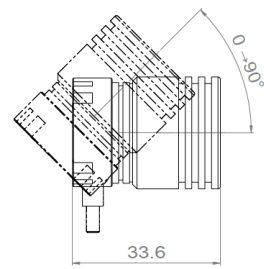

## V25 PATELLA

<b>Range</b>	Spotlight for accent lighting
<b>Description</b>	Ball joint spotlight black or natural anodised aluminium Rotation 360° Threaded rod M3x12
<b>Dimensions</b>	Length : 34mm Diameter : 25mm
<b>Net weight</b>	0.050 kg
<b>LED characteristics</b>	1 LED : 2200K - 2700K - 3000K - 3500K - 4000K (other upon request) CRI 80, 90 ou 95 R9>80 Filter, honey comb upon request
<b>Optical beam</b>	14°- 17°- 25°- 30°- 35°- 40°- 60°- Elliptical (other upon request)
<b>Connection</b>	Supplied with 0.5m cable (other length upon request) Individual or series connection to remote constant current driver
<b>Separate power supply</b>	350mA to 900mA max constant current driver Dimmable driver upon request
<b>LED power</b>	350mA : 1.2W - 500mA : 1.8W 700mA : 2.4W - 900mA : 2.7W
<b>Use limitations</b>	The product must be installed into a ventilated area. Any use with an ambient temperature higher than the specified ambient temperature (Ta) would lead to a more rapid mortality of the product and the withdrawal of our guarantees. The drivers, if not delivered by LOuss, must be approved before use.
<b>Warranty</b>	Life span: L80B10 at 50,000 hours (80% remaining flux) at 25°C ambient temperature. 3-year parts and labour warranty. The warranty does not apply to products that have been opened, modified or repaired and does not cover the effects of a wrong connection, careless, abusive handling, overvoltage, lighting injury, as well as the normal wear of the product. All products are electrically tested and received a functional burn-in.