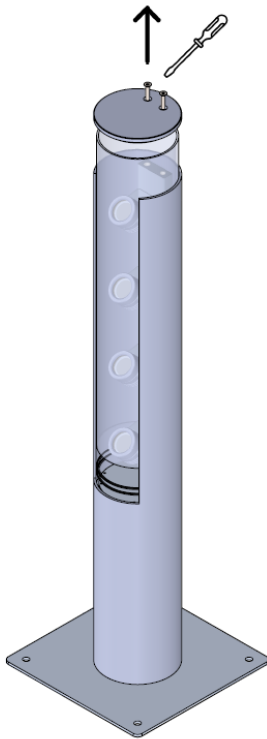

Wouss

Lighting Emotion

ANNECY BOLLARD

Annecy Bollard

Range	Outdoor accent lighting pillar
Description	Stainless steel bollard with 4 vertically adjustable spotlights Grey finish RAL 9006 (other upon request)
Net weight	22 kg
LED characteristics	2200K – 2700K - 3000K – 4000K – 5000K – 6500K or mix colours
Optical beam	6° - 10°-15° - 35° (other upon request)
Connection	Delivered with 1m standard cable (other length upon request)
Integrated power supply	230V on/off or dimmable driver upon request
LED power	16W at 350mA max
Use limitations	The product must be installed into a ventilated area. Any use with an ambient temperature higher than the specified ambient temperature (Ta) would lead to a more rapid mortality of the product and the withdrawal of our guarantees. The drivers, if not delivered by LOuss, must be approved before use.
Warranty	Life span: L80B10 at 50,000 hours (80% remaining flux) at 25°C ambient temperature. 3-year parts and labour warranty. The warranty does not apply to products that have been opened, modified or repaired and does not cover the effects of a wrong connection, careless, abusive handling, overvoltage, lighting injury, as well as the normal wear of the product. All products are electrically tested and received a functional burn-in.

All the connections have to be made before powering up,
otherwise the luminaires could be seriously damaged.

Annecy Bollard Installation's instructions

1

2

3

4

All the connections have to be made before powering up,
otherwise the luminaires could be seriously damaged.