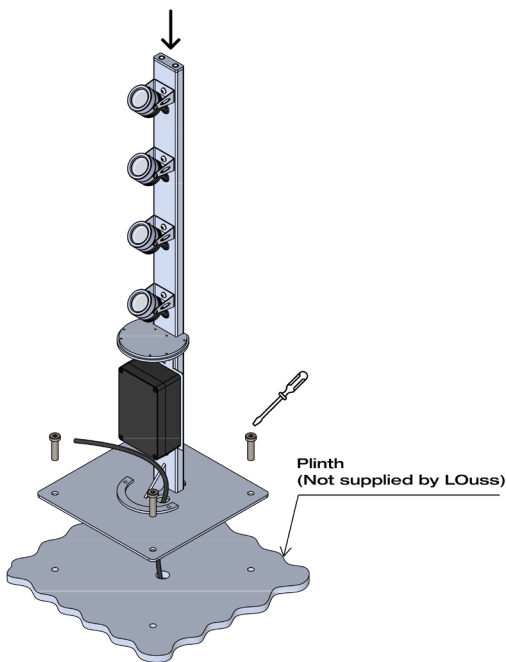

Wouss

Lighting Emotion

ANNECY BOLLARD

Annecy Bollard

Range	Outdoor accent lighting pillar
Description	Stainless steel bollard with 4 vertically adjustable spotlights Grey finish RAL 9006 (other upon request)
Net weight	22 kg
LED characteristics	2200K – 2700K - 3000K – 4000K – 5000K – 6500K or mix colours
Optical beam	6° - 10°-15° - 35° (other upon request)
Connection	Delivered with 1m standard cable (other length upon request)
Integrated power supply	230V on/off or dimmable driver upon request
LED power	16W at 350mA max
Use limitations	The product must be installed into a ventilated area. Any use with an ambient temperature higher than the specified ambient temperature (Ta) would lead to a more rapid mortality of the product and the withdrawal of our guarantees. The drivers, if not delivered by LOuss, must be approved before use.
Warranty	Life span: L80B10 at 50,000 hours (80% remaining flux) at 25°C ambient temperature. 3-year parts and labour warranty. The warranty does not apply to products that have been opened, modified or repaired and does not cover the effects of a wrong connection, careless, abusive handling, overvoltage, lighting injury, as well as the normal wear of the product. All products are electrically tested and received a functional burn-in.

All the connections have to be made before powering up,
otherwise the luminaires could be seriously damaged.

Annecy Bollard Installation's instructions

1

2

3

4

All the connections have to be made before powering up,
otherwise the luminaires could be seriously damaged.

Ancey Bollard Installation's instructions

5

6

7

All the connections have to be made before powering up,
otherwise the luminaires could be seriously damaged.

LOUSS

Last update : 21/07/2022

4/4