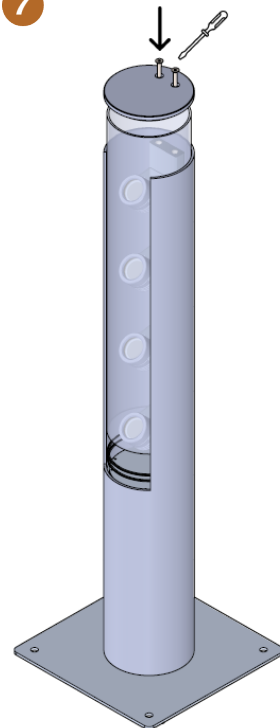

Wouss

Lighting Emotion

ANNECY BOLLARD

Annecy Bollard

Range	Outdoor accent lighting pillar
Description	Stainless steel bollard with 4 vertically adjustable spotlights Grey finish RAL 9006 (other upon request)
Net weight	22 kg
LED characteristics	2200K – 2700K - 3000K – 4000K – 5000K – 6500K or mix colours
Optical beam	6° - 10°-15° - 35° (other upon request)
Connection	Delivered with 1m standard cable (other length upon request)
Integrated power supply	230V on/off or dimmable driver upon request
LED power	16W at 350mA max
Use limitations	The product must be installed into a ventilated area. Any use with an ambient temperature higher than the specified ambient temperature (Ta) would lead to a more rapid mortality of the product and the withdrawal of our guarantees. The drivers, if not delivered by LOuss, must be approved before use.
Warranty	Life span: L80B10 at 50,000 hours (80% remaining flux) at 25°C ambient temperature. 3-year parts and labour warranty. The warranty does not apply to products that have been opened, modified or repaired and does not cover the effects of a wrong connection, careless, abusive handling, overvoltage, lighting injury, as well as the normal wear of the product. All products are electrically tested and received a functional burn-in.

All the connections have to be made before powering up,
otherwise the luminaires could be seriously damaged.

Annecy Bollard Installation's instructions

1

2

3

4

All the connections have to be made before powering up,
otherwise the luminaires could be seriously damaged.

Ancey Bollard Installation's instructions

5

6

7

All the connections have to be made before powering up,
otherwise the luminaires could be seriously damaged.

LOUSS

Last update : 21/07/2022

4/4