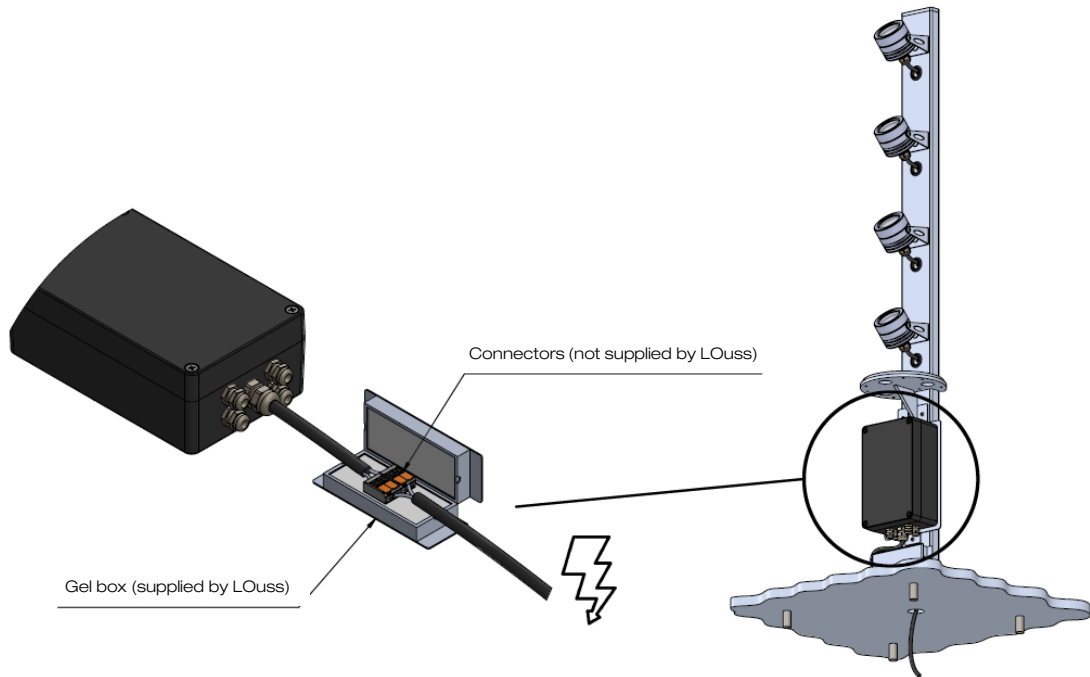

Wouss

Lighting Emotion

ANNECY BOLLARD

Annecy Bollard

Range	Outdoor accent lighting pillar
Description	Stainless steel bollard with 4 vertically adjustable spotlights Grey finish RAL 9006 (other upon request)
Net weight	22 kg
LED characteristics	2200K – 2700K - 3000K – 4000K – 5000K – 6500K or mix colours
Optical beam	6° - 10°-15° - 35° (other upon request)
Connection	Delivered with 1m standard cable (other length upon request)
Integrated power supply	230V on/off or dimmable driver upon request
LED power	16W at 350mA max
Use limitations	The product must be installed into a ventilated area. Any use with an ambient temperature higher than the specified ambient temperature (Ta) would lead to a more rapid mortality of the product and the withdrawal of our guarantees. The drivers, if not delivered by LOuss, must be approved before use.
Warranty	Life span: L80B10 at 50,000 hours (80% remaining flux) at 25°C ambient temperature. 3-year parts and labour warranty. The warranty does not apply to products that have been opened, modified or repaired and does not cover the effects of a wrong connection, careless, abusive handling, overvoltage, lighting injury, as well as the normal wear of the product. All products are electrically tested and received a functional burn-in.

All the connections have to be made before powering up,
otherwise the luminaires could be seriously damaged.

Annecy Bollard Installation's instructions

1

2

3

4

All the connections have to be made before powering up,
otherwise the luminaires could be seriously damaged.

Ancey Bollard Installation's instructions

5

6

7

All the connections have to be made before powering up,
otherwise the luminaires could be seriously damaged.

LOUSS

Last update : 21/07/2022

4/4