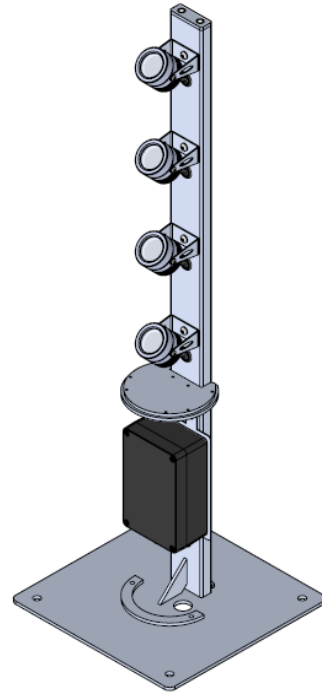

Wouss

Lighting Emotion

ANNECY BOLLARD

Annecy Bollard

Range	Outdoor accent lighting pillar
Description	Stainless steel bollard with 4 vertically adjustable spotlights Grey finish RAL 9006 (other upon request)
Net weight	22 kg
LED characteristics	2200K – 2700K - 3000K – 4000K – 5000K – 6500K or mix colours
Optical beam	6° - 10°-15° - 35° (other upon request)
Connection	Delivered with 1m standard cable (other length upon request)
Integrated power supply	230V on/off or dimmable driver upon request
LED power	16W at 350mA max
Use limitations	The product must be installed into a ventilated area. Any use with an ambient temperature higher than the specified ambient temperature (Ta) would lead to a more rapid mortality of the product and the withdrawal of our guarantees. The drivers, if not delivered by LOuss, must be approved before use.
Warranty	Life span: L80B10 at 50,000 hours (80% remaining flux) at 25°C ambient temperature. 3-year parts and labour warranty. The warranty does not apply to products that have been opened, modified or repaired and does not cover the effects of a wrong connection, careless, abusive handling, overvoltage, lighting injury, as well as the normal wear of the product. All products are electrically tested and received a functional burn-in.

All the connections have to be made before powering up,
otherwise the luminaires could be seriously damaged.

Annecy Bollard Installation's instructions

1

2

3

4

All the connections have to be made before powering up,
otherwise the luminaires could be seriously damaged.

Ancey Bollard Installation's instructions

5

6

7

All the connections have to be made before powering up,
otherwise the luminaires could be seriously damaged.

LOUSS

Last update : 21/07/2022

4/4