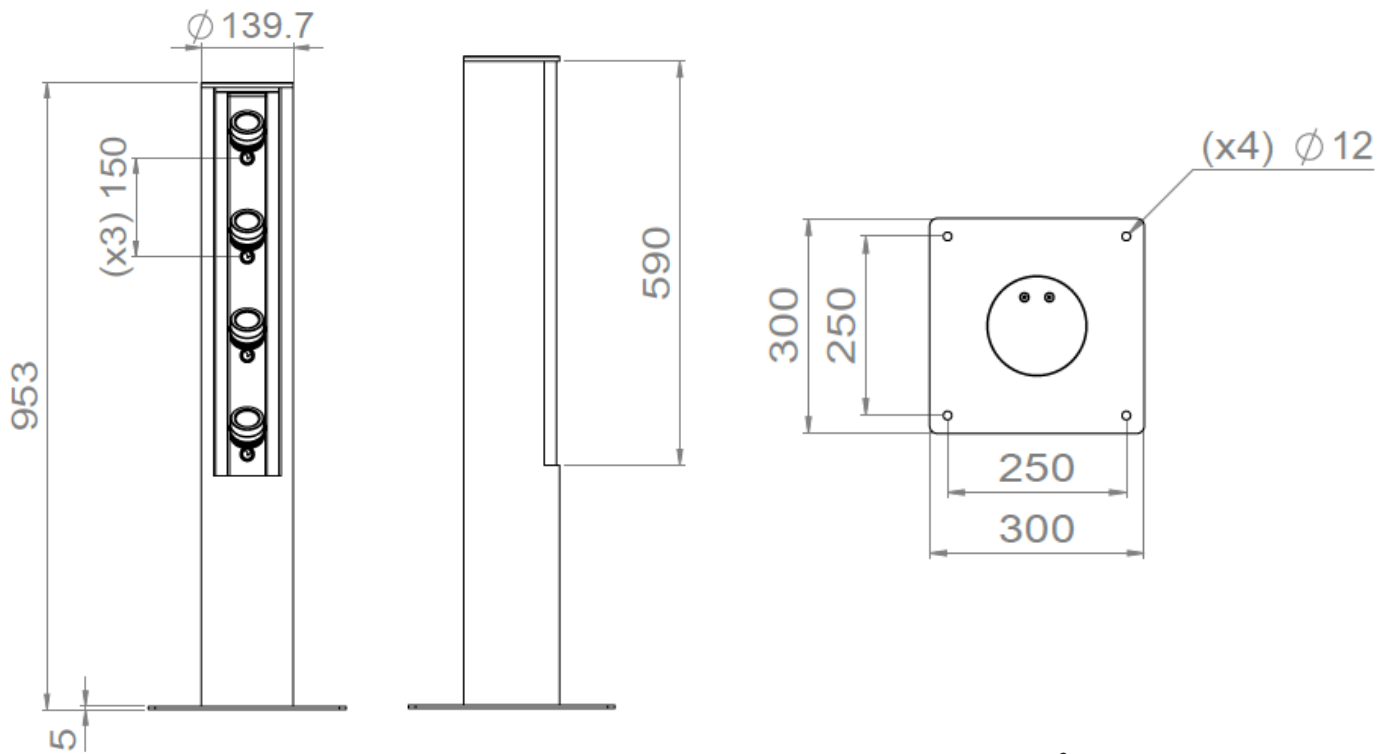

Light beam (40°)
Glass contour

Light beam (40°)
Glass contour

All the connections have to be made before powering up,
otherwise the luminaires could be seriously damaged.