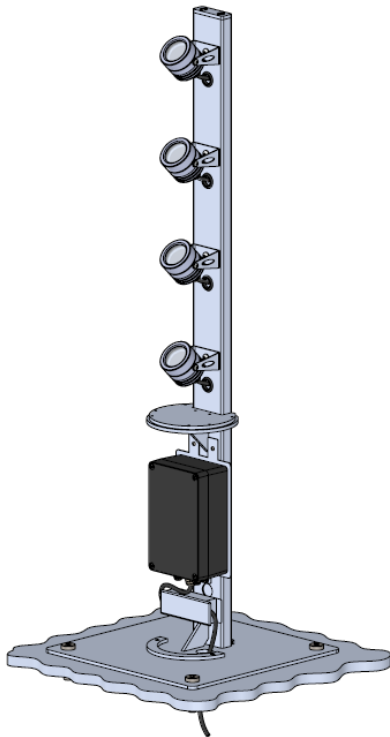

Wouss

Lighting Emotion

ANNECY BOLLARD

Annecy Bollard

Range	Outdoor accent lighting pillar
Description	Stainless steel bollard with 4 vertically adjustable spotlights Grey finish RAL 9006 (other upon request)
Net weight	22 kg
LED characteristics	2200K – 2700K - 3000K – 4000K – 5000K – 6500K or mix colours
Optical beam	6° - 10°-15° - 35° (other upon request)
Connection	Delivered with 1m standard cable (other length upon request)
Integrated power supply	230V on/off or dimmable driver upon request
LED power	16W at 350mA max
Use limitations	The product must be installed into a ventilated area. Any use with an ambient temperature higher than the specified ambient temperature (Ta) would lead to a more rapid mortality of the product and the withdrawal of our guarantees. The drivers, if not delivered by LOuss, must be approved before use.
Warranty	Life span: L80B10 at 50,000 hours (80% remaining flux) at 25°C ambient temperature. 3-year parts and labour warranty. The warranty does not apply to products that have been opened, modified or repaired and does not cover the effects of a wrong connection, careless, abusive handling, overvoltage, lighting injury, as well as the normal wear of the product. All products are electrically tested and received a functional burn-in.

All the connections have to be made before powering up,
otherwise the luminaires could be seriously damaged.

Annecy Bollard Installation's instructions

1

2

3

4

All the connections have to be made before powering up,
otherwise the luminaires could be seriously damaged.

Ancey Bollard Installation's instructions

5

6

7

All the connections have to be made before powering up,
otherwise the luminaires could be seriously damaged.

LOUSS

Last update : 21/07/2022

4/4