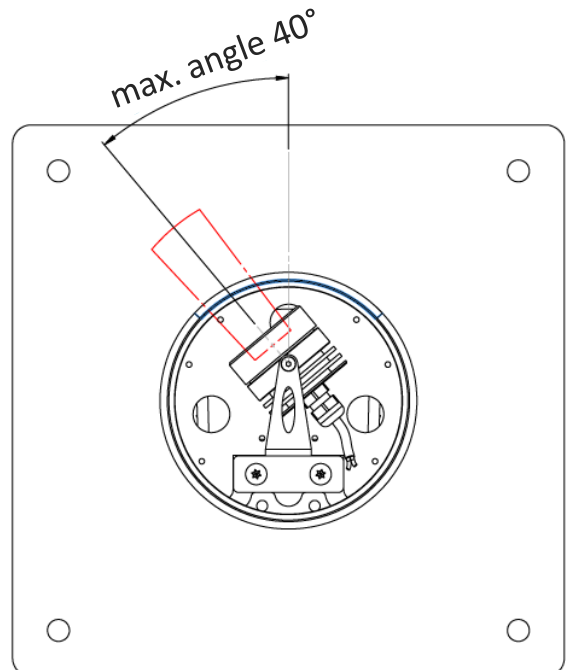

Light beam (40°)
Glass contour

Light beam (40°)
Glass contour

All the connections have to be made before powering up,
otherwise the luminaires could be seriously damaged.