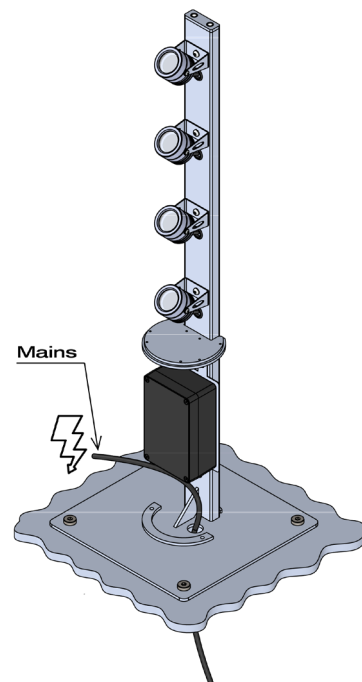

Wouss

Lighting Emotion

ANNECY BOLLARD

Annecy Bollard

Range	Outdoor accent lighting pillar
Description	Stainless steel bollard with 4 vertically adjustable spotlights Grey finish RAL 9006 (other upon request)
Net weight	22 kg
LED characteristics	2200K – 2700K - 3000K – 4000K – 5000K – 6500K or mix colours
Optical beam	6° - 10°-15° - 35° (other upon request)
Connection	Delivered with 1m standard cable (other length upon request)
Integrated power supply	230V on/off or dimmable driver upon request
LED power	16W at 350mA max
Use limitations	The product must be installed into a ventilated area. Any use with an ambient temperature higher than the specified ambient temperature (Ta) would lead to a more rapid mortality of the product and the withdrawal of our guarantees. The drivers, if not delivered by LOuss, must be approved before use.
Warranty	Life span: L80B10 at 50,000 hours (80% remaining flux) at 25°C ambient temperature. 3-year parts and labour warranty. The warranty does not apply to products that have been opened, modified or repaired and does not cover the effects of a wrong connection, careless, abusive handling, overvoltage, lighting injury, as well as the normal wear of the product. All products are electrically tested and received a functional burn-in.

All the connections have to be made before powering up,
otherwise the luminaires could be seriously damaged.

Annecy Bollard Installation's instructions

1

2

3

4

All the connections have to be made before powering up,
otherwise the luminaires could be seriously damaged.

Ancey Bollard Installation's instructions

5

6

7

All the connections have to be made before powering up,
otherwise the luminaires could be seriously damaged.

LOUSS

Last update : 21/07/2022

4/4