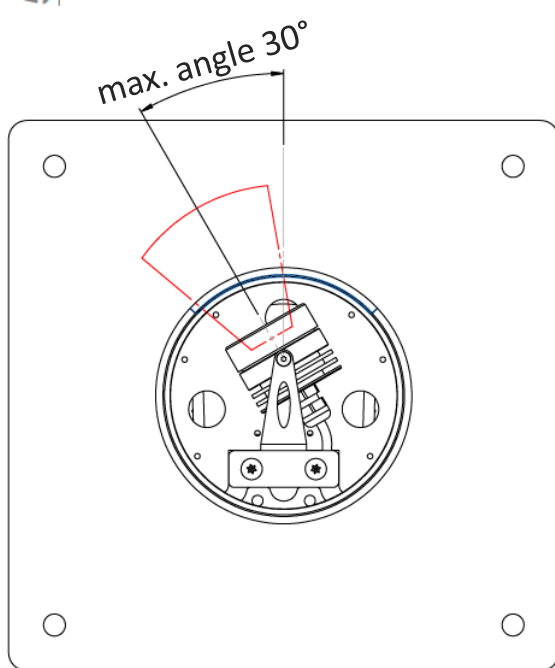

Light beam (40°)
Glass contour

Light beam (40°)
Glass contour

All the connections have to be made before powering up,
otherwise the luminaires could be seriously damaged.