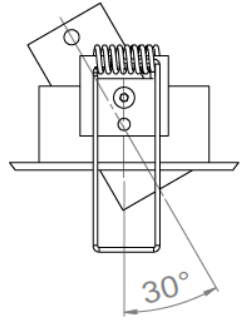

AURORE D22

*Recessed version
with mounting ring*

AURORE D22

Recessed version with mounting ring

Range	Highly flexible recessed ceiling downlight for general & accent lighting
Description	Low luminance Rotation 360° - Adjustable tilt 30° White finish RAL 9003 (other upon request)
Installation	Installation diameter : 52mm No specific tools required
Net weight	0.06kg
LED characteristics	2000K - 2200K - 2700K - 3000K - 3500K - 4000K - 4500K MacAdam ellipse : 3 SDCM CRI90 (standard version) - CRI>90, R9 > 80 (retail version) UGR < 15
Optical beam	10° - 15° - 20° - 25° - 40° - Elliptical
Connection	Supplied with 0.50m cable
Separate power supply	Remote constant current driver Dimmable driver upon request
LED power	2W at 700mA max
Use limitations	The product must be installed into a ventilated area. Any use with an ambient temperature higher than the specified ambient temperature (Ta) would lead to a more rapid mortality of the product and the withdrawal of our guarantees. The drivers, if not delivered by LOuss, must be approved before use.
Warranty	Life span: L80B10 at 50,000 hours (80% remaining flux) at 25°C ambient temperature. 3-year parts and labour warranty. The warranty does not apply to products that have been opened, modified or repaired and does not cover the effects of a wrong connection, careless, abusive handling, overvoltage, lighting injury, as well as the normal wear of the product. All products are electrically tested and received a functional burn-in.