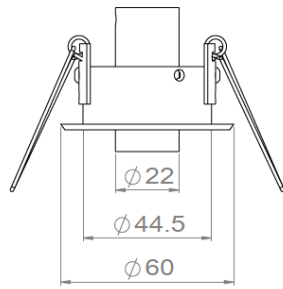

AURORE D22

*Recessed version
with mounting ring*

AURORE D22

Recessed version with mounting ring

Range	Highly flexible recessed ceiling downlight for general & accent lighting
Description	Low luminance Rotation 360° - Adjustable tilt 30° White finish RAL 9003 (other upon request)
Installation	Installation diameter : 52mm No specific tools required
Net weight	0.06kg
LED characteristics	2000K - 2200K - 2700K - 3000K - 3500K - 4000K - 4500K MacAdam ellipse : 3 SDCM CRI90 (standard version) - CRI>90, R9 > 80 (retail version) UGR < 15
Optical beam	10° - 15° - 20° - 25° - 40° - Elliptical
Connection	Supplied with 0.50m cable
Separate power supply	Remote constant current driver Dimmable driver upon request
LED power	2W at 700mA max
Use limitations	The product must be installed into a ventilated area. Any use with an ambient temperature higher than the specified ambient temperature (Ta) would lead to a more rapid mortality of the product and the withdrawal of our guarantees. The drivers, if not delivered by LOuss, must be approved before use.
Warranty	Life span: L80B10 at 50,000 hours (80% remaining flux) at 25°C ambient temperature. 3-year parts and labour warranty. The warranty does not apply to products that have been opened, modified or repaired and does not cover the effects of a wrong connection, careless, abusive handling, overvoltage, lighting injury, as well as the normal wear of the product. All products are electrically tested and received a functional burn-in.