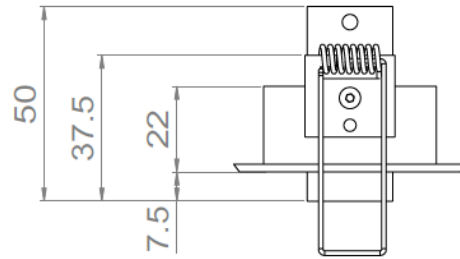

AURORE D22

*Recessed version
with mounting ring*

AURORE D22

Recessed version with mounting ring

Range	Highly flexible recessed ceiling downlight for general & accent lighting
Description	Low luminance Rotation 360° - Adjustable tilt 30° White finish RAL 9003 (other upon request)
Installation	Installation diameter : 52mm No specific tools required
Net weight	0.06kg
LED characteristics	2000K - 2200K - 2700K - 3000K - 3500K - 4000K - 4500K MacAdam ellipse : 3 SDCM CRI90 (standard version) - CRI>90, R9 > 80 (retail version) UGR < 15
Optical beam	10° - 15° - 20° - 25° - 40° - Elliptical
Connection	Supplied with 0.50m cable
Separate power supply	Remote constant current driver Dimmable driver upon request
LED power	2W at 700mA max
Use limitations	The product must be installed into a ventilated area. Any use with an ambient temperature higher than the specified ambient temperature (Ta) would lead to a more rapid mortality of the product and the withdrawal of our guarantees. The drivers, if not delivered by LOuss, must be approved before use.
Warranty	Life span: L80B10 at 50,000 hours (80% remaining flux) at 25°C ambient temperature. 3-year parts and labour warranty. The warranty does not apply to products that have been opened, modified or repaired and does not cover the effects of a wrong connection, careless, abusive handling, overvoltage, lighting injury, as well as the normal wear of the product. All products are electrically tested and received a functional burn-in.