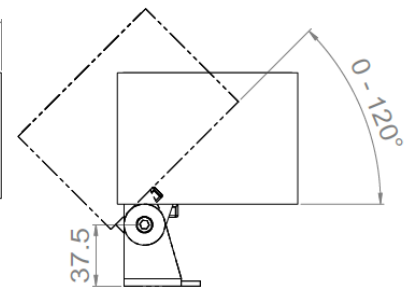

## DOMINO

<b>Range</b>	Adjustable surface mounted projector for architectural floodlighting
<b>Description</b>	Black aluminium body (other finish upon request) Glass diffuser Black aluminium bracket
<b>Dimension</b>	1 LED version : 57x51x86mm 5 LED version : 110x80x132mm
<b>Net weight</b>	1 LED version : 0.400 kg 5 LED version : 1.60 kg
<b>LED characteristics</b>	1 or 5 LED : 2700K – 3000K – 3500K- 4000K (other upon request) CRI 80, 90 or 95
<b>Optical beam</b>	3° - 6° - 8° - 10° - 15° - 25° - 35° - 45° - 60° - Elliptical
<b>Connection</b>	Delivered with 1m cable (more length upon request)
<b>Integrated power supply</b>	230V DMX 48V option upon request
<b>LED power</b>	2W per LED - 12W max
<b>Use limitations</b>	The product must be installed into a ventilated area. Any use with an ambient temperature higher than the specified ambient temperature (Ta) would lead to a more rapid mortality of the product and the withdrawal of our guarantees. The drivers, if not delivered by LOuss, must be approved before use.
<b>Warranty</b>	Life span: L80B10 at 50,000 hours (80% remaining flux) at 25°C ambient temperature. 3-year parts and labour warranty. The warranty does not apply to products that have been opened, modified or repaired and does not cover the effects of a wrong connection, careless, abusive handling, overvoltage, lighting injury, as well as the normal wear of the product. All products are electrically tested and received a functional burn-in.