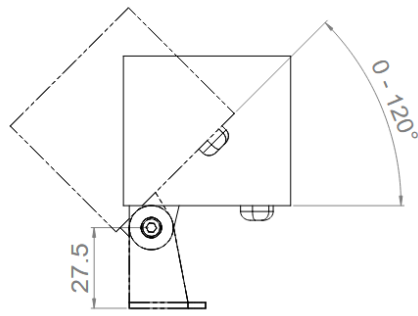

## DOMINO

*Le cube autonome au faisceau ultra intensif*

1 LED version

5 LED version

## DOMINO

<b>Range</b>	Adjustable surface mounted projector for architectural floodlighting
<b>Description</b>	Black aluminium body (other finish upon request) Glass diffuser Black aluminium bracket
<b>Dimension</b>	1 LED version : 57x51x86mm 5 LED version : 110x80x132mm
<b>Net weight</b>	1 LED version : 0.400 kg 5 LED version : 1.60 kg
<b>LED characteristics</b>	1 or 5 LED : 2700K – 3000K – 3500K- 4000K (other upon request) CRI 80, 90 or 95
<b>Optical beam</b>	3° - 6° - 8° - 10° - 15° - 25° - 35° - 45° - 60° - Elliptical
<b>Connection</b>	Delivered with 1m cable (more length upon request)
<b>Integrated power supply</b>	230V DMX 48V option upon request
<b>LED power</b>	2W per LED - 12W max
<b>Use limitations</b>	The product must be installed into a ventilated area. Any use with an ambient temperature higher than the specified ambient temperature (Ta) would lead to a more rapid mortality of the product and the withdrawal of our guarantees. The drivers, if not delivered by LOuss, must be approved before use.
<b>Warranty</b>	Life span: L80B10 at 50,000 hours (80% remaining flux) at 25°C ambient temperature. 3-year parts and labour warranty. The warranty does not apply to products that have been opened, modified or repaired and does not cover the effects of a wrong connection, careless, abusive handling, overvoltage, lighting injury, as well as the normal wear of the product. All products are electrically tested and received a functional burn-in.