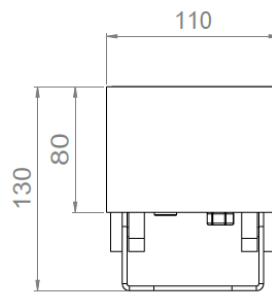

5 LED version