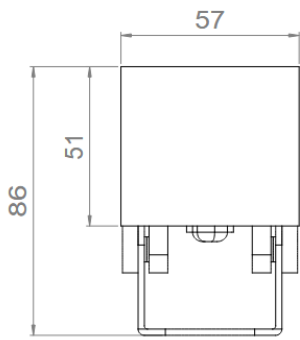

1 LED version