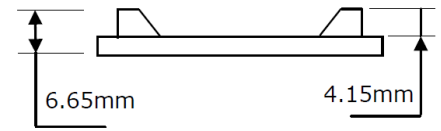

End cap

SL8

Range	Linear LED light

Description	SL8 natural anodized aluminium profile + LED strip or PCB LED + opal or clear diffuser + 2 natural aluminium end caps + fixing clips

Dimensions	Width : 26mm – Height : 10mm with fixing clips Length upon request up to 3m (5m maximum)

LED strip	Colour temperature	LED power W/m			CRI	Cut-out size mm	LED /m	IP
FIRALED 160	2700K – 3000K 3500K – 4000K	10.40	15.50	18	90	50	160	IP20
FIRASLIM 60	2700K – 3000K 4000K	13.45			90	100	60	IP20
FIRASLIM 120CC	2700K - 3000K 3000K+3500K 4000K	9.60	14.40	19.20	90	50	120	IP20
FIRASTRIP 72	2700K – 3000K 4000K	15.80			80 - 90	83.3	72	IP20 IP65
FIRASTRIP 96	2700K – 3000K 3500K – 4000K	21.10			80	62.50	96	IP20 IP65
C35-127	3500K	12.70			> = 80	62.5	128	IP20
CRGB	RGB	14.40				100	60	IP20
SIMPLE M	2700K – 3000K 4000K	9.60	14.40		80 - 90	50	120	IP20 IP65
TRICHIP	2700K – 3000K 4000K	7.20	14.40		80	100	80	IP20 IP65

LED PCB	Colour temperature	LED power W/m			CRI	Cut-out size mm	LED/ m	IP
	2700K - 3000K 3500K - 4000K	9.60	14.40	19.20	90 - 95	100	120	IP65

Separate power supply	24V constant voltage

All the connections have to be made before powering up, otherwise the luminaires could be seriously damaged.

LOUSS

Last update : 29/04/2022

Firalux & LOUSS brands

SARL, Capital 40 000€
RCS DIJON B 503 367 245
TVA/VAT n°: FR24 503 367 245
APE 4676Z

Tel. : +33 380 48 65 68
contact@louss.fr
www.louss.fr
Best group

Siège social / Head Office
PA Les Terres d'Or
Route de Saint Philibert
21220 Gevrey Chambertin - FRANCE