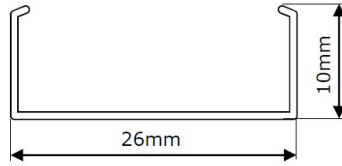

Fixing clip

SL8

Range	Linear LED light

Description	SL8 natural anodized aluminium profile + LED strip or PCB LED + opal or clear diffuser + 2 natural aluminium end caps + fixing clips

Dimensions	Width : 26mm – Height : 10mm with fixing clips Length upon request up to 3m (5m maximum)

LED strip	Colour temperature	LED power W/m			CRI	Cut-out size mm	LED /m	IP
FIRALED 160	2700K – 3000K 3500K – 4000K	10.40	15.50	18	90	50	160	IP20
FIRASLIM 60	2700K – 3000K 4000K	13.45			90	100	60	IP20
FIRASLIM 120CC	2700K - 3000K 3000K+3500K 4000K	9.60	14.40	19.20	90	50	120	IP20
FIRASTRIP 72	2700K – 3000K 4000K	15.80			80 - 90	83.3	72	IP20 IP65
FIRASTRIP 96	2700K – 3000K 3500K – 4000K	21.10			80	62.50	96	IP20 IP65
C35-127	3500K	12.70			> = 80	62.5	128	IP20
CRGB	RGB	14.40				100	60	IP20
SIMPLE M	2700K – 3000K 4000K	9.60	14.40		80 - 90	50	120	IP20 IP65
TRICHIP	2700K – 3000K 4000K	7.20	14.40		80	100	80	IP20 IP65

LED PCB	Colour temperature	LED power W/m			CRI	Cut-out size mm	LED/ m	IP
	2700K - 3000K 3500K - 4000K	9.60	14.40	19.20	90 - 95	100	120	IP65

Separate power supply	24V constant voltage

All the connections have to be made before powering up, otherwise the luminaires could be seriously damaged.

LOUSS

Last update : 29/04/2022

Firalux & LOUSS brands

SARL, Capital 40 000€
RCS DIJON B 503 367 245
TVA/VAT n°: FR24 503 367 245
APE 4676Z

Tel. : +33 380 48 65 68
contact@louss.fr
www.louss.fr
Best group

Siège social / Head Office
PA Les Terres d'Or
Route de Saint Philibert
21220 Gevrey Chambertin - FRANCE