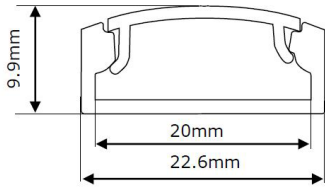

Fixing clip

End cap

SL8

Range	Linear LED light

Description	SL8 natural anodized aluminium profile + LED strip or PCB LED + opal or clear diffuser + 2 natural aluminium end caps + fixing clips

Dimensions	Width : 26mm – Height : 10mm with fixing clips Length upon request up to 3m (5m maximum)

LED strip	Colour temperature	LED power W/m			CRI	Cut-out size mm	LED /m	IP
FIRALED 160	2700K – 3000K 3500K – 4000K	10.40	15.50	18	90	50	160	IP20
FIRASLIM 60	2700K – 3000K 4000K	13.45			90	100	60	IP20
FIRASLIM 120CC	2700K - 3000K 3000K+3500K 4000K	9.60	14.40	19.20	90	50	120	IP20
FIRASTRIP 72	2700K – 3000K 4000K	15.80			80 - 90	83.3	72	IP20 IP65
FIRASTRIP 96	2700K – 3000K 3500K – 4000K	21.10			80	62.50	96	IP20 IP65
C35-127	3500K	12.70			> = 80	62.5	128	IP20
CRGB	RGB	14.40				100	60	IP20
SIMPLE M	2700K – 3000K 4000K	9.60	14.40		80 - 90	50	120	IP20 IP65
TRICHIP	2700K – 3000K 4000K	7.20	14.40		80	100	80	IP20 IP65

LED PCB	Colour temperature	LED power W/m			CRI	Cut-out size mm	LED/ m	IP
	2700K - 3000K 3500K - 4000K	9.60	14.40	19.20	90 - 95	100	120	IP65

Separate power supply	24V constant voltage

All the connections have to be made before powering up, otherwise the luminaires could be seriously damaged.

LOUSS

Last update : 29/04/2022

Firalux & LOUSS brands

SARL, Capital 40 000€
RCS DIJON B 503 367 245
TVA/VAT n°: FR24 503 367 245
APE 4676Z

Tel. : +33 380 48 65 68
contact@louss.fr
www.louss.fr
Best group

Siège social / Head Office
PA Les Terres d'Or
Route de Saint Philibert
21220 Gevrey Chambertin - FRANCE