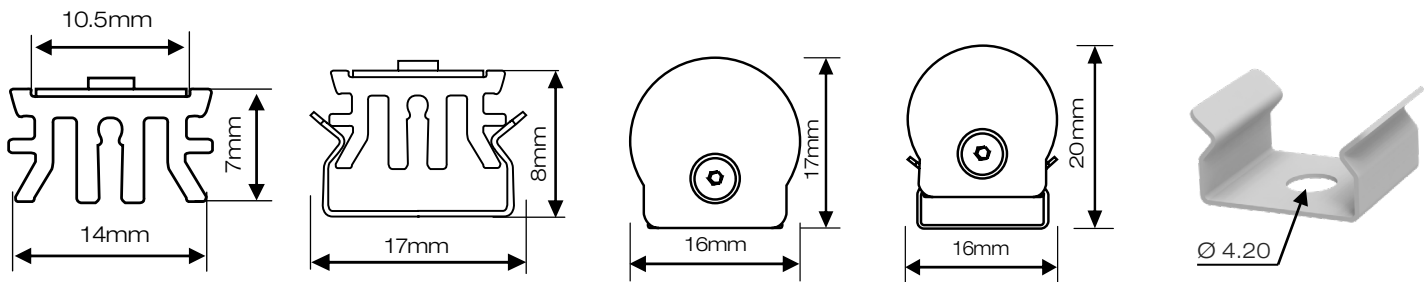

Natural anodized aluminium profile + opal diffuser

MINI7 UP

Range	Linear LED light

Description	Natural anodized aluminium profile + LED strip + opal diffuser + 2 natural aluminium end caps (thickness 1.5mm) + fixing clips

Dimensions	Width : 17mm – Height : 20mm, with fixing clips Length upon request up to 2500mm

LED strip	Colour temperature	LED power W/m			CRI	Cut-out size mm	LED /m	IP
FIRALED 160	2700K – 3000K 3500K - 4000K	10.40	15.50	18	90	50	160	IP20
FIRASLIM 60	2700K – 3000K 4000K	13.45			90	100	60	IP20
FIRASLIM 120CC	2700K - 3000K 3000K+3500K 4000K	9.60	14.40	19.20	90	50	120	IP20
FIRASTRIP 72	2700K – 3000K 4000K	15.80			80 - 90	83.3	72	IP20
FIRASTRIP 96	2700K – 3000K 3500K – 4000K	21.10			80	62.50	96	IP20
C35-127	3500K	12.70			> = 80	62.5	128	IP20
CRGB	RGB	14.40				100	60	IP20
SIMPLE M	2700K – 3000K 4000K	9.60	14.40		80 - 90	50	120	IP20
TRICHIP	2700K – 3000K 4000K	7.20	14.40		80	100	80	IP20

Separate power supply	24V constant voltage

All the connections have to be made before powering up, otherwise the luminaires could be seriously damaged.

LOUSS

Last update : 19/05/22

Firalux & LOUSS brands

SARL, Capital 40 000€
RCS DIJON B 503 367 245
TVA/VAT n°: FR24 503 367 245
APE 4676Z

Tel. : +33 380 48 65 68
contact@louss.fr
www.louss.fr
Best group

Siège social / Head Office
PA Les Terres d'Or
Route de Saint Philibert
21220 Gevrey Chambertin - FRANCE