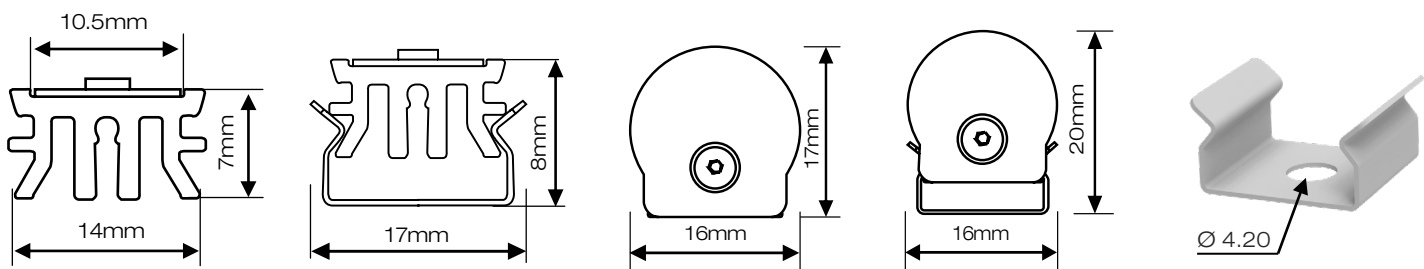

Natural anodized aluminium profile + opal diffuser

MINI7 UP

Connection	5m maximum in series
Use limitations	The product must be installed into a ventilated area. Any use with an ambient temperature higher than the specified ambient temperature (Ta) would lead to a more rapid mortality of the product and the withdrawal of our guarantees. The drivers, if not delivered by LOuss, must be approved before use.
Warranty	Life span: L80B10 at 50,000 hours (80% remaining flux) at 25°C ambient temperature. 3-year parts and labour warranty. The warranty does not apply to products that have been opened, modified or repaired and does not cover the effects of a wrong connection, careless, abusive handling, overvoltage, lighting injury, as well as the normal wear of the product. All products are electrically tested and received a functional burn-in.

All the connections have to be made before powering up, otherwise the luminaires could be seriously damaged.

LOuss

Last update : 19/05/22

Firalux & LOuss brands

SARL, Capital 40 000€
RCS DIJON B 503 367 245
TVA/VAT n°: FR24 503 367 245
APE 4676Z

Tel. : +33 380 48 65 68
contact@louss.fr
www.louss.fr
Best group

Siège social / Head Office
PA Les Terres d'Or
Route de Saint Philibert
21220 Gevrey Chambertin - FRANCE