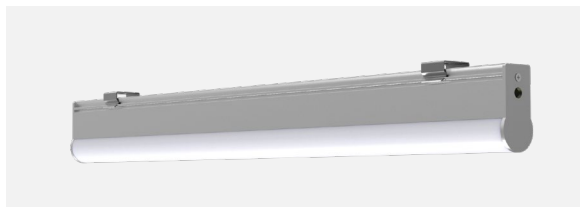

MINI23

MINI23

Range	Linear LED light						
Description	Natural anodized aluminum profile LED strip Opal diffuser 2 natural anodized aluminum end caps (thickness 1.5mm) Metallic fixing clips (2 per meter)						
Dimensions	Width : 17mm (with fixing clips) Height : 36mm (with fixing clips) Length upon request up to 2,500mm						
LED characteristics	2700K – 3000K – 3500K – 4000K CRI 90 R9 > 50						
Separate power supply	24V constant voltage For the US & Canada use a UL class 2 remote power supply						
Ruban LED	Températures de couleur	Puissance W/m			IRC	Pas de coupe	LED/m
FIRALED 160 (other upon request)	2700K – 3000K 3500K - 4000K	10.4	15.5	18	90	50mm	160
Connection	5m maximum per driver's output Delivered according to customer's requirement with : <ul style="list-style-type: none"> • A male and a female connector for daisy-chain cabling • 1m cable + female quick connector • Several lengths forming a garland 						
Accessories	Connector board Y extension cables						
Use limitations	The product must be installed into a ventilated area Any use with an ambient temperature higher than the specified ambient temperature (Ta) would lead to a more rapid mortality of the product and the withdrawal of our guarantees The drivers, if not delivered by LOuss, must be approved before use						
Warranty	Life span: L80-B10 = 35,000 hours (80% remaining flux) at 30°C ambient temperature 3-years parts and labor warranty The warranty does not apply to products that have been opened, modified or repaired and does not cover the effects of a wrong connection, careless, abusive handling, overvoltage, lighting injury, as well as the normal wear of the product All products are electrically tested and receive a functional burn-in						

Natural anodized aluminum profile

Opal cover

Fixing clips (2 per meter)

LED strip – Cut-out size 50mm

5m max per driver's output

1

2

3