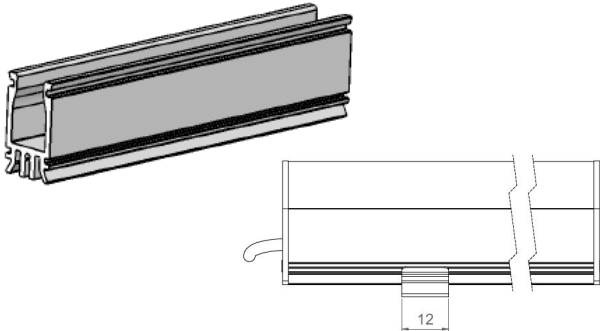

MINI23

MINI23

Range	Linear LED light						
Description	Natural anodized aluminum profile LED strip Opal diffuser 2 natural anodized aluminum end caps (thickness 1.5mm) Metallic fixing clips (2 per meter)						
Dimensions	Width : 17mm (with fixing clips) Height : 36mm (with fixing clips) Length upon request up to 2,500mm						
LED characteristics	2700K – 3000K – 3500K – 4000K CRI 90 R9 > 50						
Separate power supply	24V constant voltage For the US & Canada use a UL class 2 remote power supply						
Ruban LED	Températures de couleur	Puissance W/m			IRC	Pas de coupe	LED/m
FIRALED 160 (other upon request)	2700K – 3000K 3500K - 4000K	10.4	15.5	18	90	50mm	160
Connection	5m maximum per driver's output Delivered according to customer's requirement with : <ul style="list-style-type: none"> • A male and a female connector for daisy-chain cabling • 1m cable + female quick connector • Several lengths forming a garland 						
Accessories	Connector board Y extension cables						
Use limitations	The product must be installed into a ventilated area Any use with an ambient temperature higher than the specified ambient temperature (Ta) would lead to a more rapid mortality of the product and the withdrawal of our guarantees The drivers, if not delivered by LOuss, must be approved before use						
Warranty	Life span: L80-B10 = 35,000 hours (80% remaining flux) at 30°C ambient temperature 3-years parts and labor warranty The warranty does not apply to products that have been opened, modified or repaired and does not cover the effects of a wrong connection, careless, abusive handling, overvoltage, lighting injury, as well as the normal wear of the product All products are electrically tested and receive a functional burn-in						

Natural anodized aluminum profile

Opal cover

Fixing clips (2 per meter)

LED strip – Cut-out size 50mm

5m max per driver's output

1

2

3