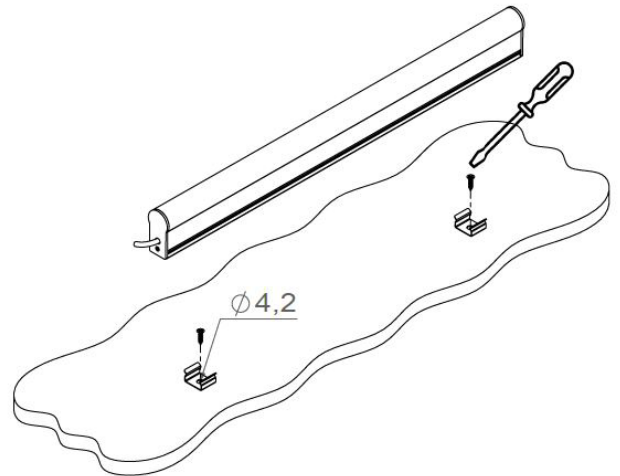

MINI23

MINI23

Range	Linear LED light						
Description	Natural anodized aluminum profile LED strip Opal diffuser 2 natural anodized aluminum end caps (thickness 1.5mm) Metallic fixing clips (2 per meter)						
Dimensions	Width : 17mm (with fixing clips) Height : 36mm (with fixing clips) Length upon request up to 2,500mm						
LED characteristics	2700K – 3000K – 3500K – 4000K CRI 90 R9 > 50						
Separate power supply	24V constant voltage For the US & Canada use a UL class 2 remote power supply						
Ruban LED	Températures de couleur	Puissance W/m			IRC	Pas de coupe	LED/m
FIRALED 160 (other upon request)	2700K – 3000K 3500K - 4000K	10.4	15.5	18	90	50mm	160
Connection	5m maximum per driver's output Delivered according to customer's requirement with : <ul style="list-style-type: none"> • A male and a female connector for daisy-chain cabling • 1m cable + female quick connector • Several lengths forming a garland 						
Accessories	Connector board Y extension cables						
Use limitations	The product must be installed into a ventilated area Any use with an ambient temperature higher than the specified ambient temperature (Ta) would lead to a more rapid mortality of the product and the withdrawal of our guarantees The drivers, if not delivered by LOuss, must be approved before use						
Warranty	Life span: L80-B10 = 35,000 hours (80% remaining flux) at 30°C ambient temperature 3-years parts and labor warranty The warranty does not apply to products that have been opened, modified or repaired and does not cover the effects of a wrong connection, careless, abusive handling, overvoltage, lighting injury, as well as the normal wear of the product All products are electrically tested and receive a functional burn-in						

Natural anodized aluminum profile

Opal cover

Fixing clips (2 per meter)

LED strip – Cut-out size 50mm

5m max per driver's output

1

2

3