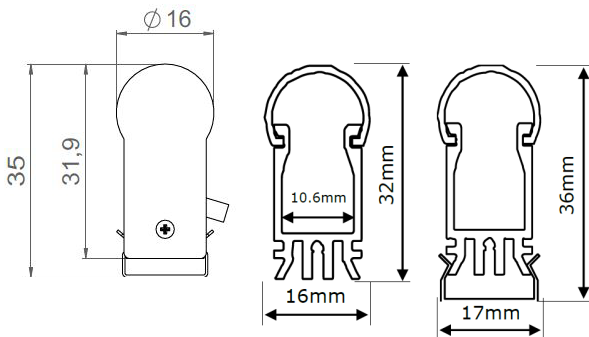

MINI23

MINI23

Range	Linear LED light						
Description	Natural anodized aluminum profile LED strip Opal diffuser 2 natural anodized aluminum end caps (thickness 1.5mm) Metallic fixing clips (2 per meter)						
Dimensions	Width : 17mm (with fixing clips) Height : 36mm (with fixing clips) Length upon request up to 2,500mm						
LED characteristics	2700K – 3000K – 3500K – 4000K CRI 90 R9 > 50						
Separate power supply	24V constant voltage For the US & Canada use a UL class 2 remote power supply						
Ruban LED	Températures de couleur	Puissance W/m			IRC	Pas de coupe	LED/m
FIRALED 160 (other upon request)	2700K – 3000K 3500K - 4000K	10.4	15.5	18	90	50mm	160
Connection	5m maximum per driver's output Delivered according to customer's requirement with : <ul style="list-style-type: none"> • A male and a female connector for daisy-chain cabling • 1m cable + female quick connector • Several lengths forming a garland 						
Accessories	Connector board Y extension cables						
Use limitations	The product must be installed into a ventilated area Any use with an ambient temperature higher than the specified ambient temperature (Ta) would lead to a more rapid mortality of the product and the withdrawal of our guarantees The drivers, if not delivered by LOuss, must be approved before use						
Warranty	Life span: L80-B10 = 35,000 hours (80% remaining flux) at 30°C ambient temperature 3-years parts and labor warranty The warranty does not apply to products that have been opened, modified or repaired and does not cover the effects of a wrong connection, careless, abusive handling, overvoltage, lighting injury, as well as the normal wear of the product All products are electrically tested and receive a functional burn-in						

Natural anodized aluminum profile

Opal cover

Fixing clips (2 per meter)

LED strip – Cut-out size 50mm

5m max per driver's output

1

2

3