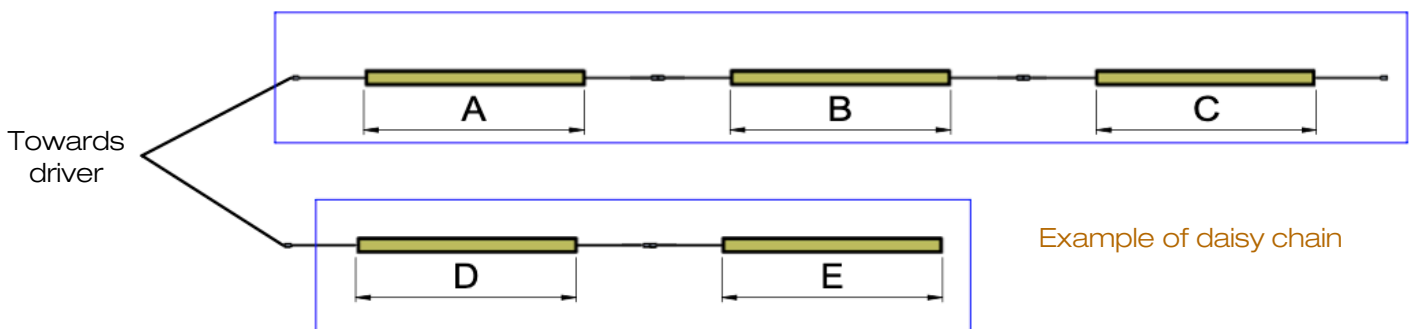

Daisy chain

110mm or 250mm cable + male quick connector on 1 end
+
110mm or 250mm cable + female quick connector on the other end