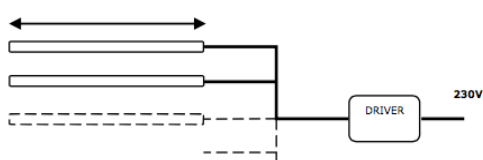

Natural anodized aluminum profile

Opal cover

Fixing clips (2 per meter)

LED strip – Cut-out size 50mm

5m max per driver's output

1

2

3

All the connections have to be made before powering up, otherwise the luminaires could be seriously damaged.

Cable below

110mm or 250mm cable + male quick connector on 1 end
or
1m cable + male quick connector on 1 end