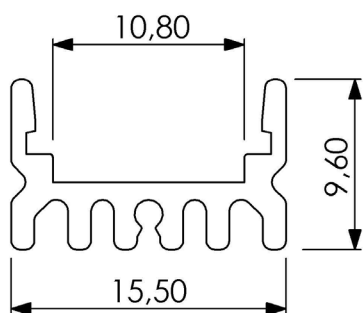

Clear diffuser or opale diffuser