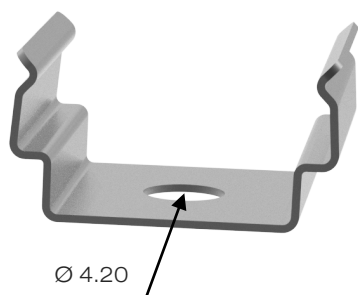

MINI15

MINI15

Range	Linear LED light							
Description	Natural anodized aluminium profile MINI15 + LED strip + clear diffuser, clear diffuser 60° or opale diffuser + ends caps + 2 fixing clips/m							
Dimensions	Width : 17mm – Height : 18mm, with fixing clips Length upon request up to 2500mm max							
LED strip	Colour temperatures	LED power W/m			CRI	Cut-out size mm	LED /m	IP
FIRALED 160	2700K – 3000K 3500K - 4000K	10.40	15.50	18	90	50	160	IP20
FIRASLIM 60	2700K – 3000K 4000K	13.45			90	100	60	IP20
FIRASLIM 120CC	2700K - 3000K 3000K+3500K 4000K	9.60	14.40	19.20	90	50	120	IP20
FIRASTRIP 72	2700K – 3000K 4000K	15.80			80 - 90	83.3	72	IP20
FIRASTRIP 96	2700K – 3000K 3500K – 4000K	21.10			80	62.50	96	IP20
C35-127	3500K	12.70			> = 80	62.5	128	IP20
CRGB	RGB	14.40				100	60	IP20
SIMPLE M	2700K – 3000K 4000K	9.60	14.40		80 - 90	50	120	IP20
TRICHIP	2700K – 3000K 4000K	7.20	14.40		80	100	80	IP20
Separate power supply	24V constant voltage							
Connection	5m maximum in series							
Use limitations	<p>The product must be installed into a ventilated area. Any use with an ambient temperature higher than the specified ambient temperature (Ta) would lead to a more rapid mortality of the product and the withdrawal of our guarantees.</p> <p>The drivers, if not delivered by LOuss, must be approved before use.</p>							
Warranty	<p>Life span: L80B10 at 50,000 hours (80% remaining flux) at 25°C ambient temperature. 3-year parts and labour warranty. The warranty does not apply to products that have been opened, modified or repaired and does not cover the effects of a wrong connection, careless, abusive handling, overvoltage, lighting injury, as well as the normal wear of the product.</p> <p>All products are electrically tested and received a functional burn-in</p>							

Fixing clip

All the connections have to be made before powering up, otherwise the luminaires could be seriously damaged.