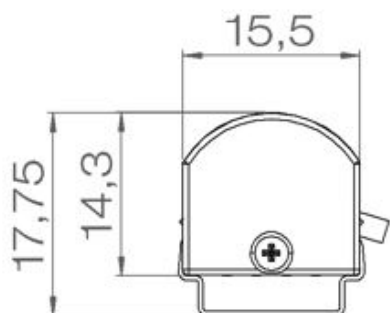

Clear diffuser or opale diffuser