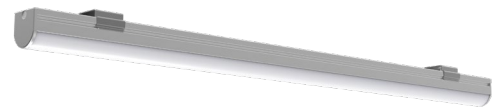

MINI15

MINI15

Range	Linear LED light							
Description	Natural anodized aluminium profile MINI15 + LED strip + clear diffuser, clear diffuser 60° or opale diffuser + ends caps + 2 fixing clips/m							
Dimensions	Width : 17mm – Height : 18mm, with fixing clips Length upon request up to 2500mm max							
LED strip	Colour temperatures	LED power W/m			CRI	Cut-out size mm	LED /m	IP
FIRALED 160	2700K – 3000K 3500K - 4000K	10.40	15.50	18	90	50	160	IP20
FIRASLIM 60	2700K – 3000K 4000K	13.45			90	100	60	IP20
FIRASLIM 120CC	2700K - 3000K 3000K+3500K 4000K	9.60	14.40	19.20	90	50	120	IP20
FIRASTRIP 72	2700K – 3000K 4000K	15.80			80 - 90	83.3	72	IP20
FIRASTRIP 96	2700K – 3000K 3500K – 4000K	21.10			80	62.50	96	IP20
C35-127	3500K	12.70			> = 80	62.5	128	IP20
CRGB	RGB	14.40				100	60	IP20
SIMPLE M	2700K – 3000K 4000K	9.60	14.40		80 - 90	50	120	IP20
TRICHIP	2700K – 3000K 4000K	7.20	14.40		80	100	80	IP20
Separate power supply	24V constant voltage							
Connection	5m maximum in series							
Use limitations	<p>The product must be installed into a ventilated area. Any use with an ambient temperature higher than the specified ambient temperature (Ta) would lead to a more rapid mortality of the product and the withdrawal of our guarantees.</p> <p>The drivers, if not delivered by LOuss, must be approved before use.</p>							
Warranty	<p>Life span: L80B10 at 50,000 hours (80% remaining flux) at 25°C ambient temperature. 3-year parts and labour warranty. The warranty does not apply to products that have been opened, modified or repaired and does not cover the effects of a wrong connection, careless, abusive handling, overvoltage, lighting injury, as well as the normal wear of the product.</p> <p>All products are electrically tested and received a functional burn-in</p>							