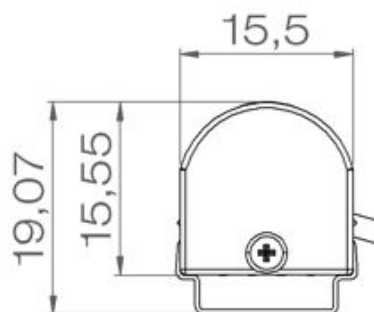

All the connections have to be made before powering up, otherwise the luminaires could be seriously damaged.