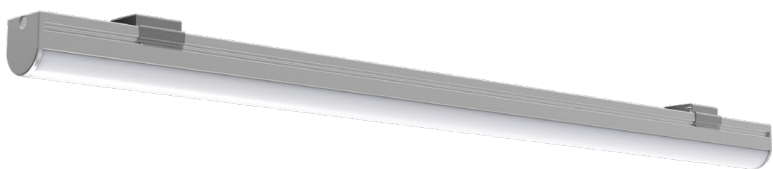

Clear diffuser or opale diffuser