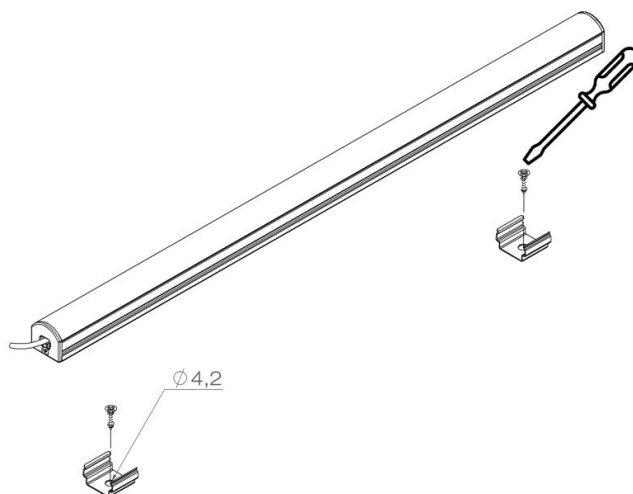

Clear diffuser 60°

All the connections have to be made before powering up, otherwise the luminaires could be seriously damaged.