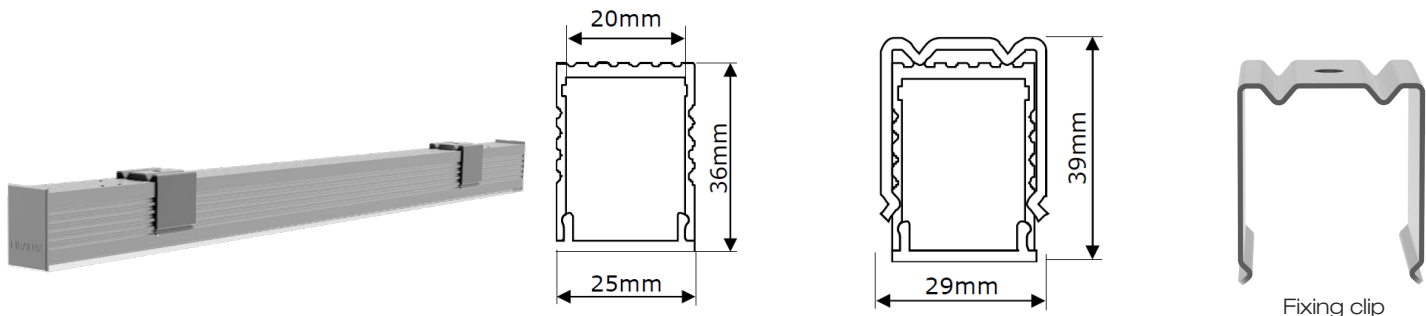

2535

2535

Range	Linear LED light
--------------	------------------

Description	SL8 natural anodized aluminium profile + LED strip or PCB LED + opal diffuser + 2 natural aluminium end caps + fixing clips
--------------------	---

Dimensions	Width : 25mm – Height : 39mm to 52mm, with fixing clips Length upon request up to 3m
-------------------	---

LED strip	Colour temperature	LED power W/m			CRI	Cut-out size mm	LED /m	IP
FIRALED 160	2700K – 3000K 3500K - 4000K	10.40	15.50	18	90	50	160	IP20
FIRASLIM 60	2700K – 3000K 4000K	13.45			90	100	60	IP20
FIRASLIM 120CC	2700K - 3000K 3000K+3500K 4000K	9.60	14.40	19.20	90	50	120	IP20
FIRASTRIP 72	2700K – 3000K 4000K	15.80			80 - 90	83.3	72	IP20 IP65
FIRASTRIP 96	2700K – 3000K 3500K – 4000K	21.10			80	62.50	96	IP20 IP65
C35-127	3500K	12.70			> = 80	62.5	128	IP20
CRGB	RGB	14.40				100	60	IP20
SIMPLE M	2700K – 3000K 4000K	9.60	14.40		80 - 90	50	120	IP20 IP65
TRICHIP	2700K – 3000K 4000K	7.20	14.40		80	100	80	IP20 IP65