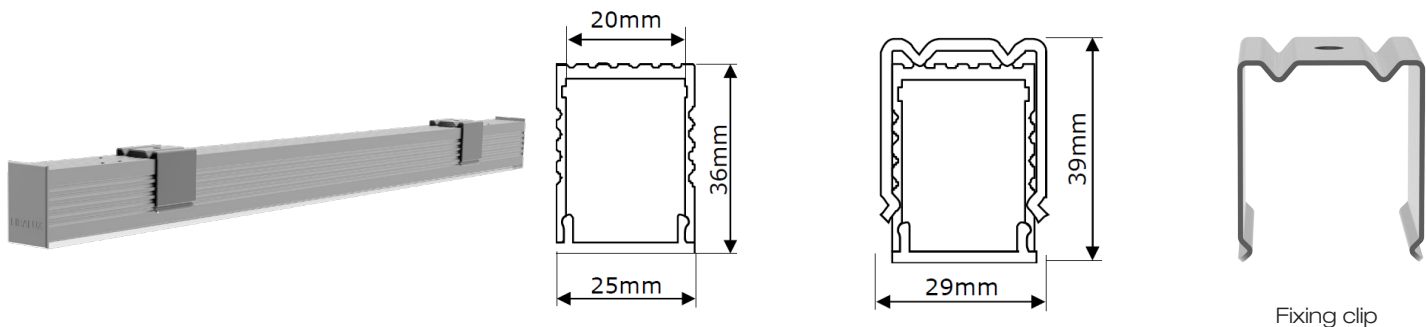

2535

Connection	LED strip : 5m maximum in series LED PCB : 9.6W : 7m maximum in series 14.4W : 5m maximum in series 19.2W : 3.50m maximum in series
Use limitations	The product must be installed into a ventilated area. Any use with an ambient temperature higher than the specified ambient temperature (T_a) would lead to a more rapid mortality of the product and the withdrawal of our guarantees. The drivers, if not delivered by LOuss, must be approved before use.
Warranty	Life span: L80B10 at 50,000 hours (80% remaining flux) at 25°C ambient temperature. 3-year parts and labour warranty. The warranty does not apply to products that have been opened, modified or repaired and does not cover the effects of a wrong connection, careless, abusive handling, overvoltage, lighting injury, as well as the normal wear of the product. All products are electrically tested and received a functional burn-in.

All the connections have to be made before powering up, otherwise the luminaires could be seriously damaged.

LOuss

Last update : 10/05/2022

Firalux & LOuss brands

SARL, Capital 40 000€
RCS DIJON B 503 367 245
TVA/VAT n°: FR24 503 367 245
APE 4676Z

Tel. : +33 380 48 65 68
contact@louss.fr
www.louss.fr
Best group

Siège social / Head Office
PA Les Terres d'Or
Route de Saint Philibert
21220 Gevrey Chambertin - FRANCE