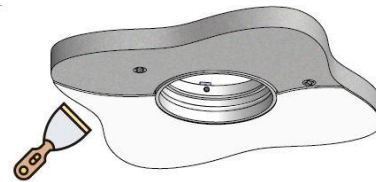

AURORE D82

Trimless version

AURORE D82

Trimless version

Range	Highly flexible recessed ceiling downlight for general & accent cardanic lighting
Description	Low luminance Rotation 360° - Adjustable tilt 30° + 30° White finish RAL 9003 (other upon request)
Net weight	0.90 kg
Installation	Installation diameter: 135mm No specific tools required
LED characteristics	2700K - 3000K - 4000K (3500K - 5000K upon request) MacAdam ellipse: 3 SDCM (standard version) - 2 SDCM (premium version) CRI: 90 (standard version) - 95, R9 > 90 (premium version) UGR < 15 Output luminous flux between 1.500 to 2.500 lm
Optical beam	12° - 15° - 25° - 30° - 40° - Elliptic Special filter, honey comb upon request
Separate power supply	350mA to 700mA constant current driver according to selected version Dimmable driver as an option
LED power	15W to 25W
Connection	Supplied with 0.5m cable
Use limitations	The product must be installed into a ventilated area. Any use with an ambient temperature higher than the specified ambient temperature (Ta) would lead to a more rapid mortality of the product and the withdrawal of our guarantees. The drivers, if not delivered by LOuss, must be approved before use.
Warranty	Life span: L80B10 at 50,000 hours (80% remaining flux) at 25°C ambient temperature. 3-year parts and labour warranty. The warranty does not apply to products that have been opened, modified or repaired and does not cover the effects of a wrong connection, careless, abusive handling, overvoltage, lighting injury, as well as the normal wear of the product. All products are electrically tested and received a functional burn-in.

Install the recessed box from above and screw it into the surface

Cover the lateral plates of the recessed box by coating and painting

Insert the spotlight from below

Installation from below

Install the recessed box from below and screw it into the surface