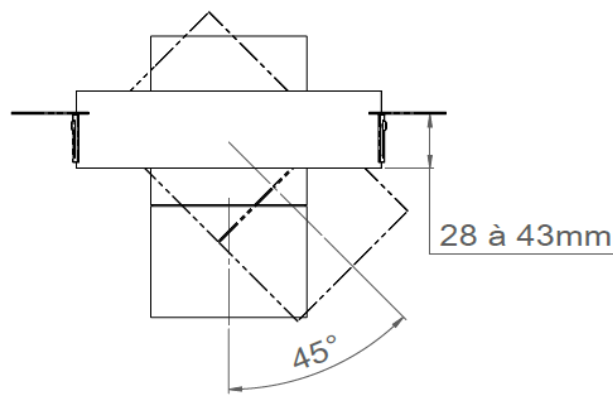

AURORE D82

Trimless version

AURORE D82

Trimless version

Range	Highly flexible recessed ceiling downlight for general & accent cardanic lighting
Description	Low luminance Rotation 360° - Adjustable tilt 30° + 30° White finish RAL 9003 (other upon request)
Net weight	0.90 kg
Installation	Installation diameter: 135mm No specific tools required
LED characteristics	2700K - 3000K - 4000K (3500K - 5000K upon request) MacAdam ellipse: 3 SDCM (standard version) - 2 SDCM (premium version) CRI: 90 (standard version) - 95, R9 > 90 (premium version) UGR < 15 Output luminous flux between 1.500 to 2.500 lm
Optical beam	12° - 15° - 25° - 30° - 40° - Elliptic Special filter, honey comb upon request
Separate power supply	350mA to 700mA constant current driver according to selected version Dimmable driver as an option
LED power	15W to 25W
Connection	Supplied with 0.5m cable
Use limitations	The product must be installed into a ventilated area. Any use with an ambient temperature higher than the specified ambient temperature (Ta) would lead to a more rapid mortality of the product and the withdrawal of our guarantees. The drivers, if not delivered by LOuss, must be approved before use.
Warranty	Life span: L80B10 at 50,000 hours (80% remaining flux) at 25°C ambient temperature. 3-year parts and labour warranty. The warranty does not apply to products that have been opened, modified or repaired and does not cover the effects of a wrong connection, careless, abusive handling, overvoltage, lighting injury, as well as the normal wear of the product. All products are electrically tested and received a functional burn-in.