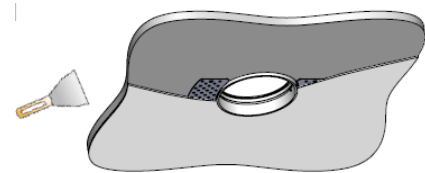

AURORE D82

Trimless version

AURORE D82

Trimless version

Range	Highly flexible recessed ceiling downlight for general & accent cardanic lighting
Description	Low luminance Rotation 360° - Adjustable tilt 30° + 30° White finish RAL 9003 (other upon request)
Net weight	0.90 kg
Installation	Installation diameter: 135mm No specific tools required
LED characteristics	2700K - 3000K - 4000K (3500K - 5000K upon request) MacAdam ellipse: 3 SDCM (standard version) - 2 SDCM (premium version) CRI: 90 (standard version) - 95, R9 > 90 (premium version) UGR < 15 Output luminous flux between 1.500 to 2.500 lm
Optical beam	12° - 15° - 25° - 30° - 40° - Elliptic Special filter, honey comb upon request
Separate power supply	350mA to 700mA constant current driver according to selected version Dimmable driver as an option
LED power	15W to 25W
Connection	Supplied with 0.5m cable
Use limitations	The product must be installed into a ventilated area. Any use with an ambient temperature higher than the specified ambient temperature (Ta) would lead to a more rapid mortality of the product and the withdrawal of our guarantees. The drivers, if not delivered by LOuss, must be approved before use.
Warranty	Life span: L80B10 at 50,000 hours (80% remaining flux) at 25°C ambient temperature. 3-year parts and labour warranty. The warranty does not apply to products that have been opened, modified or repaired and does not cover the effects of a wrong connection, careless, abusive handling, overvoltage, lighting injury, as well as the normal wear of the product. All products are electrically tested and received a functional burn-in.

Install the recessed box from above and screw it into the surface

Cover the lateral plates of the recessed box by coating and painting

Insert the spotlight from below

Installation from below

Install the recessed box from below and screw it into the surface

Cover the lateral plates of the recessed box by coating and painting

Insert the spotlight from below