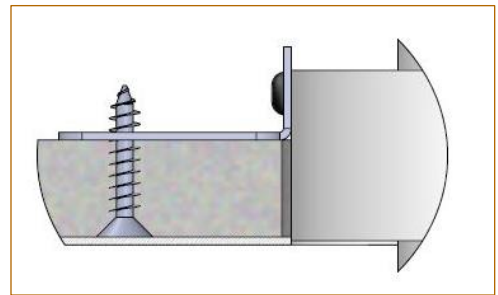

AURORE D82

Trimless version

AURORE D82

Trimless version

Range	Highly flexible recessed ceiling downlight for general & accent cardanic lighting
Description	Low luminance Rotation 360° - Adjustable tilt 30° + 30° White finish RAL 9003 (other upon request)
Net weight	0.90 kg
Installation	Installation diameter: 135mm No specific tools required
LED characteristics	2700K - 3000K - 4000K (3500K - 5000K upon request) MacAdam ellipse: 3 SDCM (standard version) - 2 SDCM (premium version) CRI: 90 (standard version) - 95, R9 > 90 (premium version) UGR < 15 Output luminous flux between 1.500 to 2.500 lm
Optical beam	12° - 15° - 25° - 30° - 40° - Elliptic Special filter, honey comb upon request
Separate power supply	350mA to 700mA constant current driver according to selected version Dimmable driver as an option
LED power	15W to 25W
Connection	Supplied with 0.5m cable
Use limitations	The product must be installed into a ventilated area. Any use with an ambient temperature higher than the specified ambient temperature (Ta) would lead to a more rapid mortality of the product and the withdrawal of our guarantees. The drivers, if not delivered by LOuss, must be approved before use.
Warranty	Life span: L80B10 at 50,000 hours (80% remaining flux) at 25°C ambient temperature. 3-year parts and labour warranty. The warranty does not apply to products that have been opened, modified or repaired and does not cover the effects of a wrong connection, careless, abusive handling, overvoltage, lighting injury, as well as the normal wear of the product. All products are electrically tested and received a functional burn-in.

Install the recessed box from above and screw it into the surface

Cover the lateral plates of the recessed box by coating and painting

Insert the spotlight from below

Installation from below

Install the recessed box from below and screw it into the surface