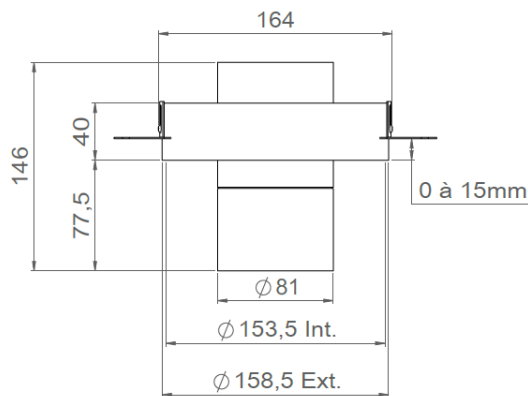

AURORE D82

Trimless version

AURORE D82

Trimless version

Range	Highly flexible recessed ceiling downlight for general & accent cardanic lighting
Description	Low luminance Rotation 360° - Adjustable tilt 30° + 30° White finish RAL 9003 (other upon request)
Net weight	0.90 kg
Installation	Installation diameter: 135mm No specific tools required
LED characteristics	2700K - 3000K - 4000K (3500K - 5000K upon request) MacAdam ellipse: 3 SDCM (standard version) - 2 SDCM (premium version) CRI: 90 (standard version) - 95, R9 > 90 (premium version) UGR < 15 Output luminous flux between 1.500 to 2.500 lm
Optical beam	12° - 15° - 25° - 30° - 40° - Elliptic Special filter, honey comb upon request
Separate power supply	350mA to 700mA constant current driver according to selected version Dimmable driver as an option
LED power	15W to 25W
Connection	Supplied with 0.5m cable
Use limitations	The product must be installed into a ventilated area. Any use with an ambient temperature higher than the specified ambient temperature (Ta) would lead to a more rapid mortality of the product and the withdrawal of our guarantees. The drivers, if not delivered by LOuss, must be approved before use.
Warranty	Life span: L80B10 at 50,000 hours (80% remaining flux) at 25°C ambient temperature. 3-year parts and labour warranty. The warranty does not apply to products that have been opened, modified or repaired and does not cover the effects of a wrong connection, careless, abusive handling, overvoltage, lighting injury, as well as the normal wear of the product. All products are electrically tested and received a functional burn-in.