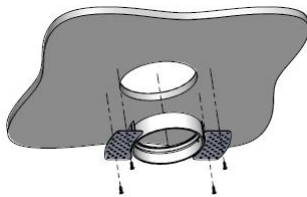

AURORE D82

Trimless version

AURORE D82

Trimless version

Range	Highly flexible recessed ceiling downlight for general & accent cardanic lighting
Description	Low luminance Rotation 360° - Adjustable tilt 30° + 30° White finish RAL 9003 (other upon request)
Net weight	0.90 kg
Installation	Installation diameter: 135mm No specific tools required
LED characteristics	2700K - 3000K - 4000K (3500K - 5000K upon request) MacAdam ellipse: 3 SDCM (standard version) - 2 SDCM (premium version) CRI: 90 (standard version) - 95, R9 > 90 (premium version) UGR < 15 Output luminous flux between 1.500 to 2.500 lm
Optical beam	12° - 15° - 25° - 30° - 40° - Elliptic Special filter, honey comb upon request
Separate power supply	350mA to 700mA constant current driver according to selected version Dimmable driver as an option
LED power	15W to 25W
Connection	Supplied with 0.5m cable
Use limitations	The product must be installed into a ventilated area. Any use with an ambient temperature higher than the specified ambient temperature (Ta) would lead to a more rapid mortality of the product and the withdrawal of our guarantees. The drivers, if not delivered by LOuss, must be approved before use.
Warranty	Life span: L80B10 at 50,000 hours (80% remaining flux) at 25°C ambient temperature. 3-year parts and labour warranty. The warranty does not apply to products that have been opened, modified or repaired and does not cover the effects of a wrong connection, careless, abusive handling, overvoltage, lighting injury, as well as the normal wear of the product. All products are electrically tested and received a functional burn-in.

Install the recessed box from above and screw it into the surface

Cover the lateral plates of the recessed box by coating and painting

Insert the spotlight from below

Installation from below

Install the recessed box from below and screw it into the surface

Cover the lateral plates of the recessed box by coating and painting

Insert the spotlight from below