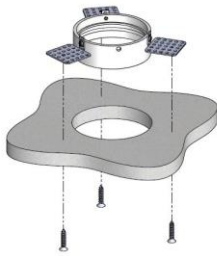

AURORE D82

Trimless version

AURORE D82

Trimless version

Range	Highly flexible recessed ceiling downlight for general & accent cardanic lighting
Description	Low luminance Rotation 360° - Adjustable tilt 30° + 30° White finish RAL 9003 (other upon request)
Net weight	0.90 kg
Installation	Installation diameter: 135mm No specific tools required
LED characteristics	2700K - 3000K - 4000K (3500K - 5000K upon request) MacAdam ellipse: 3 SDCM (standard version) - 2 SDCM (premium version) CRI: 90 (standard version) - 95, R9 > 90 (premium version) UGR < 15 Output luminous flux between 1.500 to 2.500 lm
Optical beam	12° - 15° - 25° - 30° - 40° - Elliptic Special filter, honey comb upon request
Separate power supply	350mA to 700mA constant current driver according to selected version Dimmable driver as an option
LED power	15W to 25W
Connection	Supplied with 0.5m cable
Use limitations	The product must be installed into a ventilated area. Any use with an ambient temperature higher than the specified ambient temperature (Ta) would lead to a more rapid mortality of the product and the withdrawal of our guarantees. The drivers, if not delivered by LOuss, must be approved before use.
Warranty	Life span: L80B10 at 50,000 hours (80% remaining flux) at 25°C ambient temperature. 3-year parts and labour warranty. The warranty does not apply to products that have been opened, modified or repaired and does not cover the effects of a wrong connection, careless, abusive handling, overvoltage, lighting injury, as well as the normal wear of the product. All products are electrically tested and received a functional burn-in.

Install the recessed box from above and screw it into the surface

Cover the lateral plates of the recessed box by coating and painting

Insert the spotlight from below

Installation from below

Install the recessed box from below and screw it into the surface

Cover the lateral plates of the recessed box by coating and painting

Insert the spotlight from below