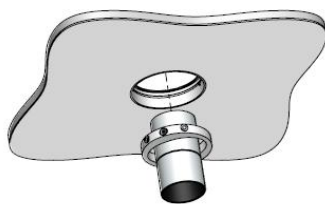

AURORE D82

Trimless version

AURORE D82

Trimless version

Range	Highly flexible recessed ceiling downlight for general & accent cardanic lighting
Description	Low luminance Rotation 360° - Adjustable tilt 30° + 30° White finish RAL 9003 (other upon request)
Net weight	0.90 kg
Installation	Installation diameter: 135mm No specific tools required
LED characteristics	2700K - 3000K - 4000K (3500K - 5000K upon request) MacAdam ellipse: 3 SDCM (standard version) - 2 SDCM (premium version) CRI: 90 (standard version) - 95, R9 > 90 (premium version) UGR < 15 Output luminous flux between 1.500 to 2.500 lm
Optical beam	12° - 15° - 25° - 30° - 40° - Elliptic Special filter, honey comb upon request
Separate power supply	350mA to 700mA constant current driver according to selected version Dimmable driver as an option
LED power	15W to 25W
Connection	Supplied with 0.5m cable
Use limitations	The product must be installed into a ventilated area. Any use with an ambient temperature higher than the specified ambient temperature (Ta) would lead to a more rapid mortality of the product and the withdrawal of our guarantees. The drivers, if not delivered by LOuss, must be approved before use.
Warranty	Life span: L80B10 at 50,000 hours (80% remaining flux) at 25°C ambient temperature. 3-year parts and labour warranty. The warranty does not apply to products that have been opened, modified or repaired and does not cover the effects of a wrong connection, careless, abusive handling, overvoltage, lighting injury, as well as the normal wear of the product. All products are electrically tested and received a functional burn-in.

Install the recessed box from above and screw it into the surface

Cover the lateral plates of the recessed box by coating and painting

Insert the spotlight from below

Installation from below

Install the recessed box from below and screw it into the surface

Cover the lateral plates of the recessed box by coating and painting

Insert the spotlight from below