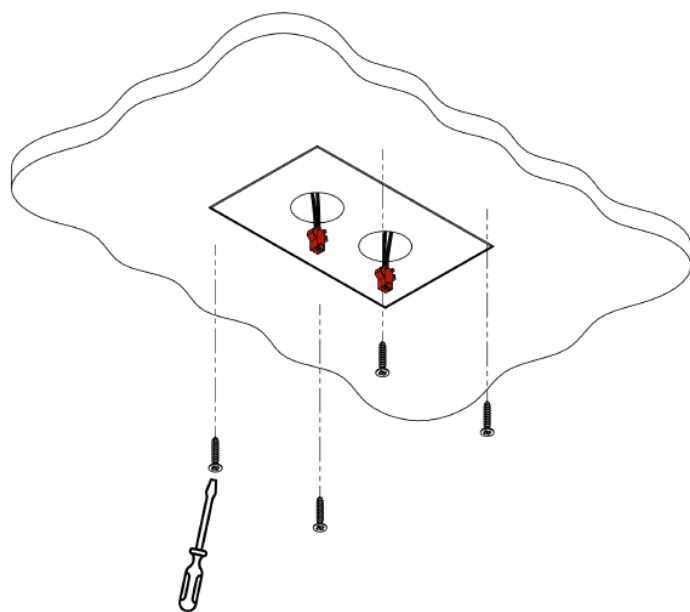

Wouss

Lighting Emotion

NANO STAFF 5 SPOTS

NANO STAFF 5 SPOTS

Range	Recessed luminaire for general & accent lighting
Description	Five very small low luminance spotlights with fixed orientation, inserted in a gypsum board and fixed with spring plungers. 2 brackets
Dimensions & Weight	Spring plungers : 190x45x51mm with brackets 1.314 kg
Installation	Recessed in the ceiling (see installation's instructions)
LED spots	5 black matt finish LED spotlights : 2700K - 3000K - 3500K - 4000K - 5000K MacAdam ellipse : 3SDCM CRI 92 R9>80 Fixed orientation : angle 10° - 15° - 25°
Optical beam	16° - 20° - 40° - 65° - 17°x49°
Connection	Delivered with a multi-plug cable for serial connection, to be inserted into the ceiling before the installation of the luminaire
Separate power supply	≤ 500mA constant current driver
LED power	5W at 350mA 8W at 500mA
Use limitations	The product must be installed into a ventilated area. Any use with an ambient temperature higher than the specified ambient temperature (Ta) would lead to a more rapid mortality of the product and the withdrawal of our guarantees. The drivers, if not delivered by LOUSS, must be approved before use.
Warranty	Life span: L80B10 at 50,000 hours (80% remaining flux) at 25°C ambient temperature. 3-year parts and labour warranty. The warranty does not apply to products that have been opened, modified or repaired and does not cover the effects of a wrong connection, careless, abusive handling, overvoltage, lighting injury, as well as the normal wear of the product. All products are electrically tested and received a functional burn-in.

NANO STAFF 5 SPOTS

Installation's instruction

1. Insert the multi-plug cable into the ceiling
2. Insert the gypsum board and fix it

3. Cover the gypsum board and brackets with plaster and painting

4. Insert the LED spots and fix them by using the quick connectors

All the connections have to be made before powering up, otherwise the luminaires could be seriously damaged.