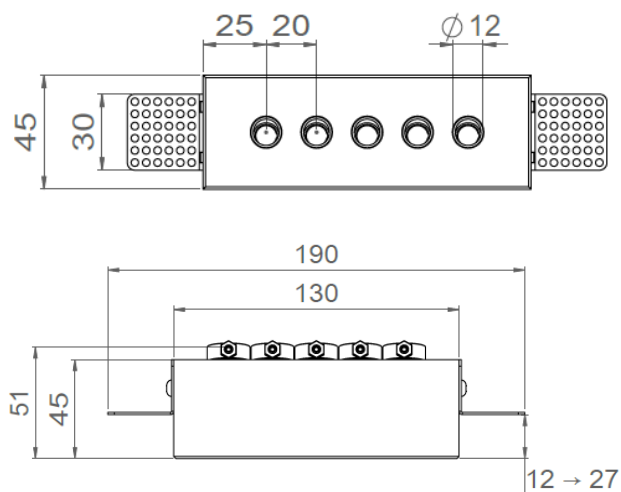

NANO STAFF

5 spots

All the connections have to be made before powering up, otherwise the luminaires could be seriously damaged.