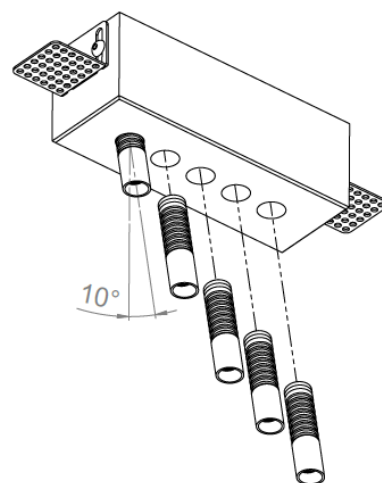

NANO STAFF

5 spots

All the connections have to be made before powering up, otherwise the luminaires could be seriously damaged.