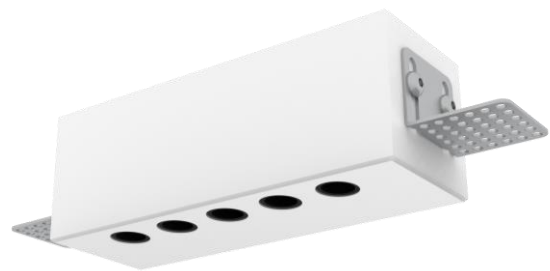

Wouss

Lighting Emotion

NANO STAFF 5 SPOTS

NANO STAFF 5 SPOTS

Range	Recessed luminaire for general & accent lighting
Description	Five very small low luminance spotlights with fixed orientation, inserted in a gypsum board and fixed with spring plungers. 2 brackets
Dimensions & Weight	Spring plungers : 190x45x51mm with brackets 1.314 kg
Installation	Recessed in the ceiling (see installation's instructions)
LED spots	5 black matt finish LED spotlights : 2700K - 3000K - 3500K - 4000K - 5000K MacAdam ellipse : 3SDCM CRI 92 R9>80 Fixed orientation : angle 10° - 15° - 25°
Optical beam	16° - 20° - 40° - 65° - 17°x49°
Connection	Delivered with a multi-plug cable for serial connection, to be inserted into the ceiling before the installation of the luminaire
Separate power supply	≤ 500mA constant current driver
LED power	5W at 350mA 8W at 500mA
Use limitations	The product must be installed into a ventilated area. Any use with an ambient temperature higher than the specified ambient temperature (Ta) would lead to a more rapid mortality of the product and the withdrawal of our guarantees. The drivers, if not delivered by LOUSS, must be approved before use.
Warranty	Life span: L80B10 at 50,000 hours (80% remaining flux) at 25°C ambient temperature. 3-year parts and labour warranty. The warranty does not apply to products that have been opened, modified or repaired and does not cover the effects of a wrong connection, careless, abusive handling, overvoltage, lighting injury, as well as the normal wear of the product. All products are electrically tested and received a functional burn-in.

NANO STAFF 5 SPOTS

Installation's instruction

1. Insert the multi-plug cable into the ceiling
2. Insert the gypsum board and fix it

3. Cover the gypsum board and brackets with plaster and painting

4. Insert the LED spots and fix them by using the quick connectors