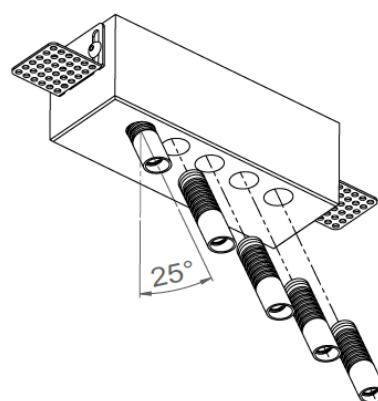

NANO STAFF

5 spots

All the connections have to be made before powering up, otherwise the luminaires could be seriously damaged.