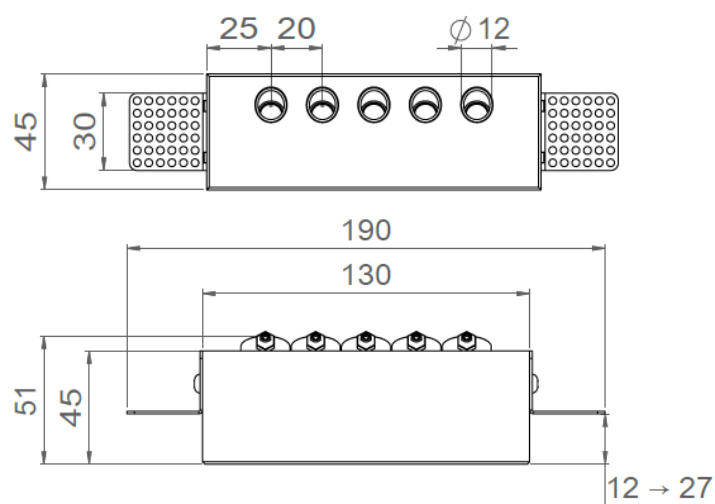

NANO STAFF

5 spots

All the connections have to be made before powering up, otherwise the luminaires could be seriously damaged.