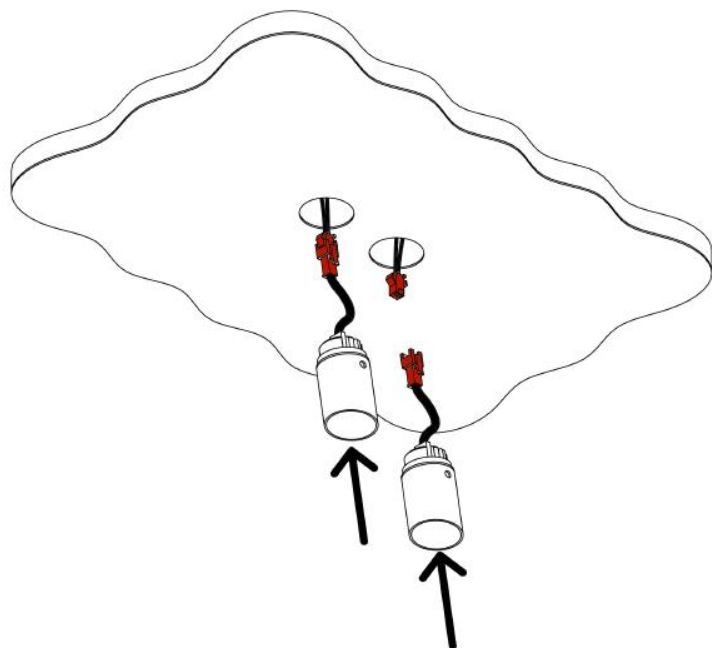

Wouss

Lighting Emotion

NANO STAFF 5 SPOTS

NANO STAFF 5 SPOTS

Range	Recessed luminaire for general & accent lighting
Description	Five very small low luminance spotlights with fixed orientation, inserted in a gypsum board and fixed with spring plungers. 2 brackets
Dimensions & Weight	Spring plungers : 190x45x51mm with brackets 1.314 kg
Installation	Recessed in the ceiling (see installation's instructions)
LED spots	5 black matt finish LED spotlights : 2700K - 3000K - 3500K - 4000K - 5000K MacAdam ellipse : 3SDCM CRI 92 R9>80 Fixed orientation : angle 10° - 15° - 25°
Optical beam	16° - 20° - 40° - 65° - 17°x49°
Connection	Delivered with a multi-plug cable for serial connection, to be inserted into the ceiling before the installation of the luminaire
Separate power supply	≤ 500mA constant current driver
LED power	5W at 350mA 8W at 500mA
Use limitations	The product must be installed into a ventilated area. Any use with an ambient temperature higher than the specified ambient temperature (Ta) would lead to a more rapid mortality of the product and the withdrawal of our guarantees. The drivers, if not delivered by LOUSS, must be approved before use.
Warranty	Life span: L80B10 at 50,000 hours (80% remaining flux) at 25°C ambient temperature. 3-year parts and labour warranty. The warranty does not apply to products that have been opened, modified or repaired and does not cover the effects of a wrong connection, careless, abusive handling, overvoltage, lighting injury, as well as the normal wear of the product. All products are electrically tested and received a functional burn-in.

NANO STAFF 5 SPOTS

Installation's instruction

1. Insert the multi-plug cable into the ceiling
2. Insert the gypsum board and fix it

3. Cover the gypsum board and brackets with plaster and painting

4. Insert the LED spots and fix them by using the quick connectors

All the connections have to be made before powering up, otherwise the luminaires could be seriously damaged.