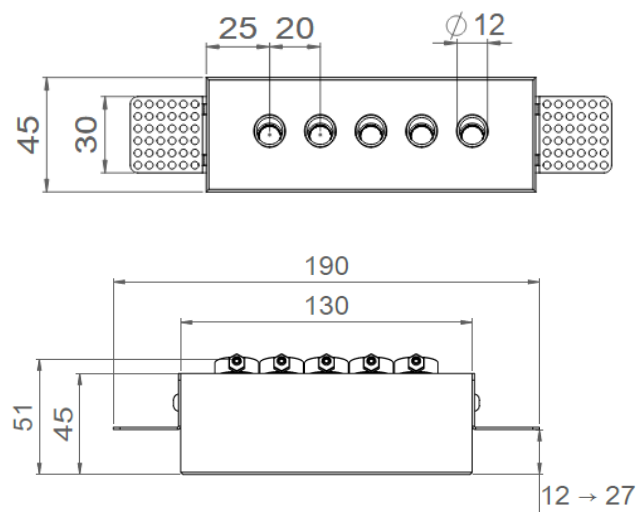

NANO STAFF

5 spots

All the connections have to be made before powering up, otherwise the luminaires could be seriously damaged.