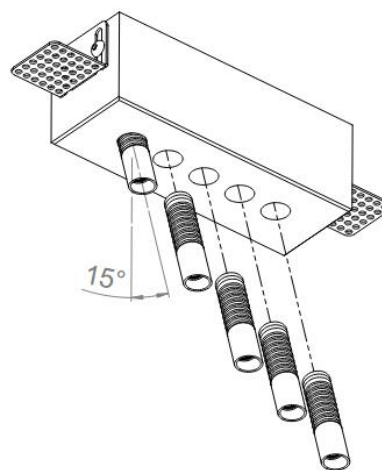

NANO STAFF

5 spots

All the connections have to be made before powering up, otherwise the luminaires could be seriously damaged.