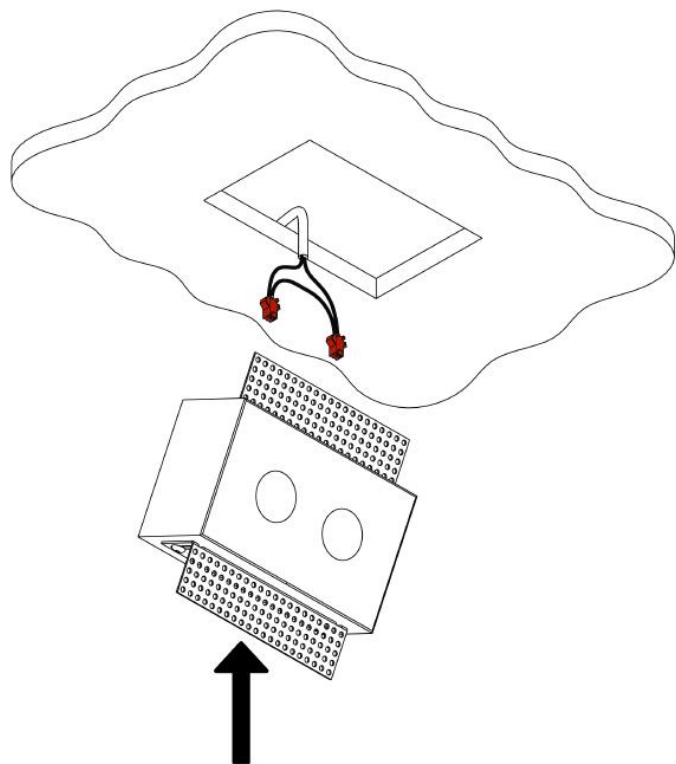

Wouss

Lighting Emotion

NANO STAFF 5 SPOTS

NANO STAFF 5 SPOTS

Range	Recessed luminaire for general & accent lighting
Description	Five very small low luminance spotlights with fixed orientation, inserted in a gypsum board and fixed with spring plungers. 2 brackets
Dimensions & Weight	Spring plungers : 190x45x51mm with brackets 1.314 kg
Installation	Recessed in the ceiling (see installation's instructions)
LED spots	5 black matt finish LED spotlights : 2700K - 3000K - 3500K - 4000K - 5000K MacAdam ellipse : 3SDCM CRI 92 R9>80 Fixed orientation : angle 10° - 15° - 25°
Optical beam	16° - 20° - 40° - 65° - 17°x49°
Connection	Delivered with a multi-plug cable for serial connection, to be inserted into the ceiling before the installation of the luminaire
Separate power supply	≤ 500mA constant current driver
LED power	5W at 350mA 8W at 500mA
Use limitations	The product must be installed into a ventilated area. Any use with an ambient temperature higher than the specified ambient temperature (Ta) would lead to a more rapid mortality of the product and the withdrawal of our guarantees. The drivers, if not delivered by LOUSS, must be approved before use.
Warranty	Life span: L80B10 at 50,000 hours (80% remaining flux) at 25°C ambient temperature. 3-year parts and labour warranty. The warranty does not apply to products that have been opened, modified or repaired and does not cover the effects of a wrong connection, careless, abusive handling, overvoltage, lighting injury, as well as the normal wear of the product. All products are electrically tested and received a functional burn-in.

NANO STAFF 5 SPOTS

Installation's instruction

1. Insert the multi-plug cable into the ceiling
2. Insert the gypsum board and fix it

3. Cover the gypsum board and brackets with plaster and painting

4. Insert the LED spots and fix them by using the quick connectors

All the connections have to be made before powering up, otherwise the luminaires could be seriously damaged.