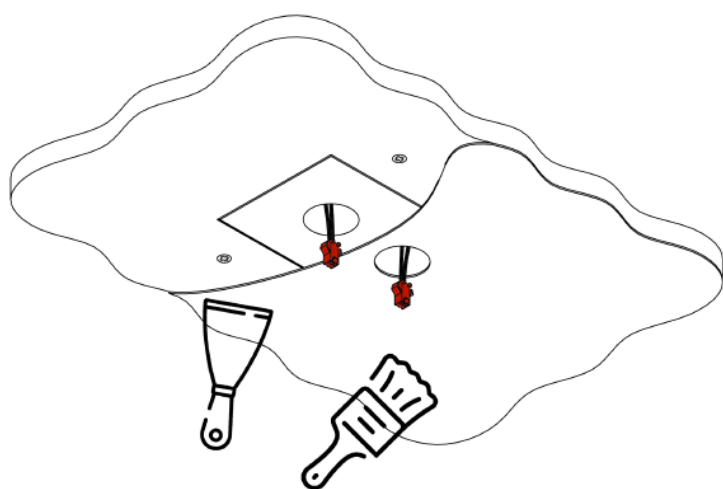

Wouss

Lighting Emotion

NANO STAFF 5 SPOTS

NANO STAFF 5 SPOTS

Range	Recessed luminaire for general & accent lighting
Description	Five very small low luminance spotlights with fixed orientation, inserted in a gypsum board and fixed with spring plungers. 2 brackets
Dimensions & Weight	Spring plungers : 190x45x51mm with brackets 1.314 kg
Installation	Recessed in the ceiling (see installation's instructions)
LED spots	5 black matt finish LED spotlights : 2700K - 3000K - 3500K - 4000K - 5000K MacAdam ellipse : 3SDCM CRI 92 R9>80 Fixed orientation : angle 10° - 15° - 25°
Optical beam	16° - 20° - 40° - 65° - 17°x49°
Connection	Delivered with a multi-plug cable for serial connection, to be inserted into the ceiling before the installation of the luminaire
Separate power supply	≤ 500mA constant current driver
LED power	5W at 350mA 8W at 500mA
Use limitations	The product must be installed into a ventilated area. Any use with an ambient temperature higher than the specified ambient temperature (Ta) would lead to a more rapid mortality of the product and the withdrawal of our guarantees. The drivers, if not delivered by LOUSS, must be approved before use.
Warranty	Life span: L80B10 at 50,000 hours (80% remaining flux) at 25°C ambient temperature. 3-year parts and labour warranty. The warranty does not apply to products that have been opened, modified or repaired and does not cover the effects of a wrong connection, careless, abusive handling, overvoltage, lighting injury, as well as the normal wear of the product. All products are electrically tested and received a functional burn-in.

NANO STAFF 5 SPOTS

Installation's instruction

1. Insert the multi-plug cable into the ceiling
2. Insert the gypsum board and fix it

3. Cover the gypsum board and brackets with plaster and painting

4. Insert the LED spots and fix them by using the quick connectors

All the connections have to be made before powering up, otherwise the luminaires could be seriously damaged.