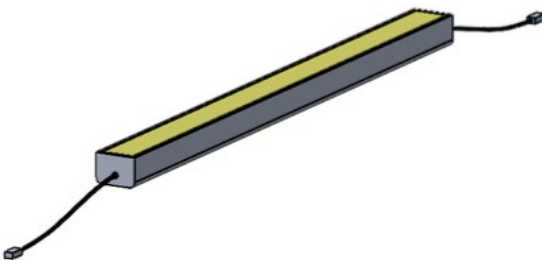

Creation : 2022.02.21 / Last update : 2025.07.23

Cable below

110mm or 250mm cable + male quick connector on 1 end
or
1m cable + male quick connector on 1 end

Cable on 1 end

110mm or 250mm cable + male quick connector on 1 end
or
1m cable + male quick connector on 1 end

Daisy chain

110mm or 250mm cable + male quick connector on 1 end
+
110mm or 250mm cable + female quick connector on the other end

Example of daisy chain

Create as many lines as needed to respect the maximum length per line, according to the selected LED strip and the wattage of the driver