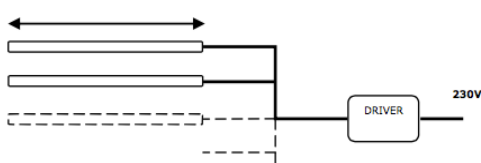

3

All the connections have to be made before powering up, otherwise the luminaires could be seriously damaged

Creation : 2022.02.21 / Last update : 2025.07.23

XS1419

Dimensions & Installation guide

Natural anodized aluminum profile

— Diffuser

Fixing clips (2 per meter)

LED strip – Cut-out size 50mm

5m max per driver's output

1

2

3

All the connections have to be made before powering up, otherwise the luminaires could be seriously damaged

Creation : 2022.02.21 / Last update : 2025.07.23

Cable below

110mm or 250mm cable + male quick connector on 1 end
or
1m cable + male quick connector on 1 end

Cable on 1 end

110mm or 250mm cable + male quick connector on 1 end
or
1m cable + male quick connector on 1 end