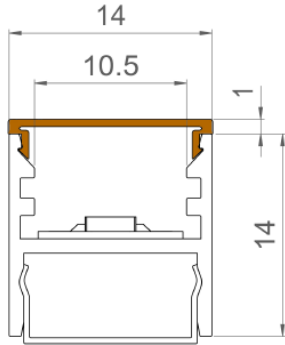

XS1415

Dimensions & Installation guide

Natural anodized aluminum profile

— Diffuser

End caps