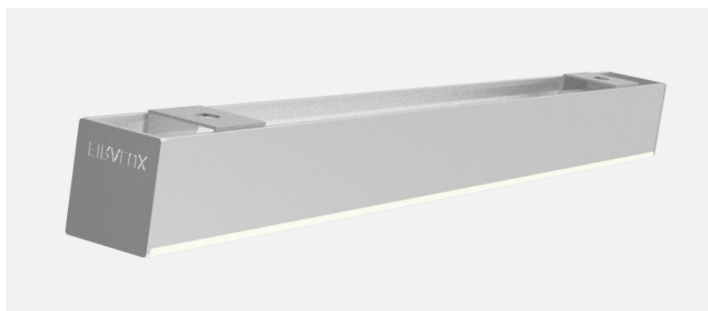

XS1415 • XS1419

XS1415 • XS1419

Range	Linear LED light				
Description	Natural anodized aluminum profile Clear or frosted diffuser 2 end caps Fixing clips (2 per meter)				
Dimensions	XS1415		XS1419		
	Width : 14mm (with fixing clips) Height : 15mm (with fixing clips) Length upon request up to 2,500mm		Width : 14mm (with fixing clips) Height : 19mm (with fixing clips) Length upon request up to 2,500mm		
LED characteristics	2700K – 3000K – 3500K – 3000K+3500K – 4000K CRI 90 R9 > 50				
Separate power supply	24V constant voltage For the US & Canada use a remote UL class 2 power supply				
LED strip	Color Temperatures	LED Power W/m	CRI	Cut-out size	LED/m
FIRASLIM 120cc (other upon request)	2700K – 3000K - 3000K+3500K - 4000K	9.6	90	50mm	120
	2700K – 3000K 3500K – 4000K	14.4	90	50mm	120
	2700K – 3000K – 4000K	19.2	90	50mm	120
Connection	5m maximum per driver's output				
Use Limitations	The product must be installed into a ventilated area Any use with an ambient temperature higher than the specified ambient temperature (Ta) would lead to a more rapid mortality of the product and the withdrawal of our guarantees The drivers, if not delivered by LOuss, must be approved before use				
Warranty	Life span: L80-B10 = 35,000 hours (80% remaining flux) at 30°C ambient temperature 3-year parts and labor warranty The warranty does not apply to products that have been opened, modified or repaired and does not cover the effects of a wrong connection, careless, abusive handling, overvoltage, lighting injury, as well as the normal wear of the product All products are electrically tested and receive a functional burn-in				

Natural anodized aluminum profile

— Diffuser

End caps

Fixing clips (2 per meter)

LED strip – Cut-out size 50mm

5m max per driver's output

1

2