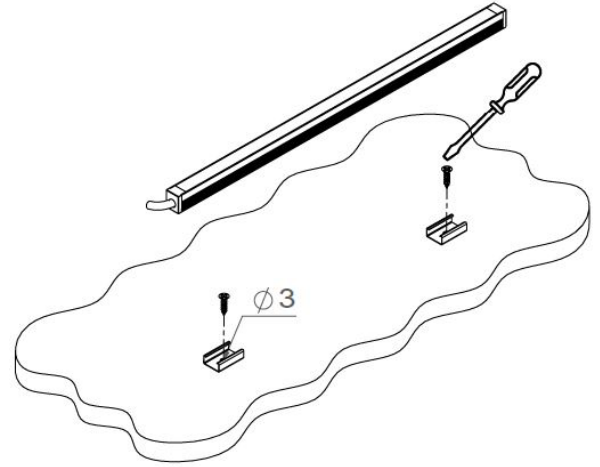

Natural anodized aluminum profile

— Diffuser

End caps

Fixing clips (2 per meter)

LED strip – Cut-out size 50mm

5m max per driver's output

1

2

3

All the connections have to be made before powering up, otherwise the luminaires could be seriously damaged

Creation : 2022.02.21 / Last update : 2025.07.23

XS1419

Dimensions & Installation guide

Natural anodized aluminum profile

— Diffuser

Fixing clips (2 per meter)

LED strip – Cut-out size 50mm

5m max per driver's output

1

2

3

All the connections have to be made before powering up, otherwise the luminaires could be seriously damaged