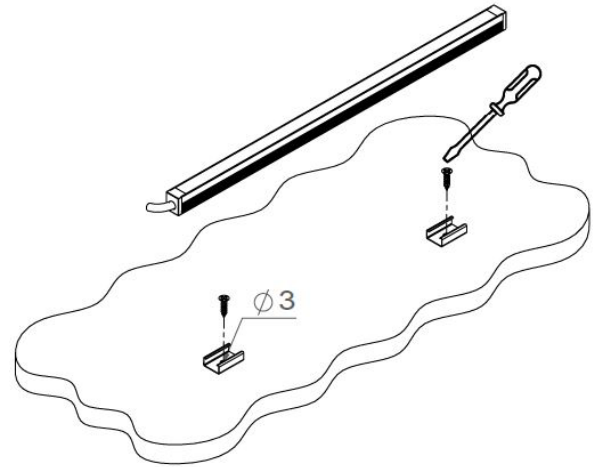

3

All the connections have to be made before powering up, otherwise the luminaires could be seriously damaged

Creation : 2022.02.21 / Last update : 2025.07.23

XS1419

Dimensions & Installation guide

Natural anodized aluminum profile

— Diffuser

Fixing clips (2 per meter)

LED strip – Cut-out size 50mm

5m max per driver's output

1

2

3

All the connections have to be made before powering up, otherwise the luminaires could be seriously damaged

Creation : 2022.02.21 / Last update : 2025.07.23

Cable below

110mm or 250mm cable + male quick connector on 1 end
or
1m cable + male quick connector on 1 end

Cable on 1 end

110mm or 250mm cable + male quick connector on 1 end
or
1m cable + male quick connector on 1 end

Daisy chain

110mm or 250mm cable + male quick connector on 1 end
+
110mm or 250mm cable + female quick connector on the other end

Example of daisy chain

Create as many lines as needed to respect the maximum length per line, according to the selected LED strip and the wattage of the driver