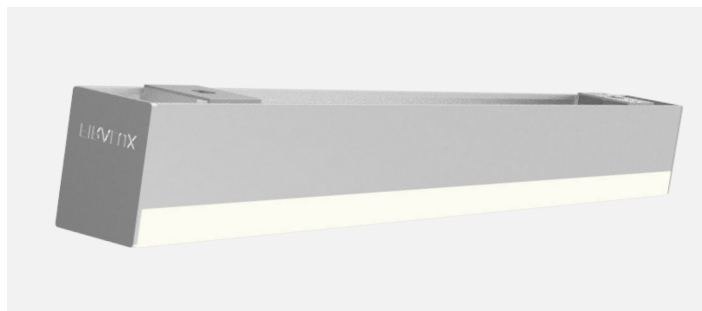

XS1415 • XS1419

XS1415 • XS1419

Range	Linear LED light				
Description	Natural anodized aluminum profile Clear or frosted diffuser 2 end caps Fixing clips (2 per meter)				
Dimensions	XS1415		XS1419		
	Width : 14mm (with fixing clips) Height : 15mm (with fixing clips) Length upon request up to 2,500mm		Width : 14mm (with fixing clips) Height : 19mm (with fixing clips) Length upon request up to 2,500mm		
LED characteristics	2700K – 3000K – 3500K – 3000K+3500K – 4000K CRI 90 R9 > 50				
Separate power supply	24V constant voltage For the US & Canada use a remote UL class 2 power supply				
LED strip	Color Temperatures	LED Power W/m	CRI	Cut-out size	LED/m
FIRASLIM 120cc (other upon request)	2700K – 3000K - 3000K+3500K - 4000K	9.6	90	50mm	120
	2700K – 3000K 3500K – 4000K	14.4	90	50mm	120
	2700K – 3000K – 4000K	19.2	90	50mm	120
Connection	5m maximum per driver's output				
Use Limitations	The product must be installed into a ventilated area Any use with an ambient temperature higher than the specified ambient temperature (Ta) would lead to a more rapid mortality of the product and the withdrawal of our guarantees The drivers, if not delivered by LOuss, must be approved before use				
Warranty	Life span: L80-B10 = 35,000 hours (80% remaining flux) at 30°C ambient temperature 3-year parts and labor warranty The warranty does not apply to products that have been opened, modified or repaired and does not cover the effects of a wrong connection, careless, abusive handling, overvoltage, lighting injury, as well as the normal wear of the product All products are electrically tested and receive a functional burn-in				

Natural anodized aluminum profile

— Diffuser

End caps

Fixing clips (2 per meter)

LED strip – Cut-out size 50mm

5m max per driver's output

1

2