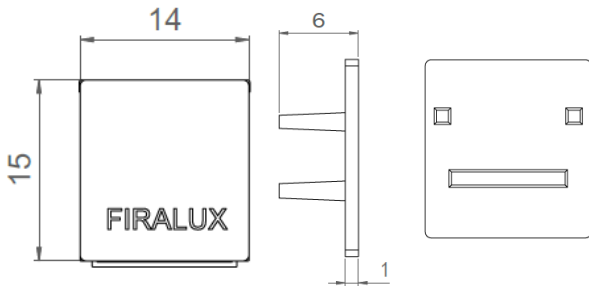

XS1415 • XS1419

XS1415 • XS1419

Range	Linear LED light				
Description	Natural anodized aluminum profile Clear or frosted diffuser 2 end caps Fixing clips (2 per meter)				
Dimensions	XS1415		XS1419		
	Width : 14mm (with fixing clips) Height : 15mm (with fixing clips) Length upon request up to 2,500mm		Width : 14mm (with fixing clips) Height : 19mm (with fixing clips) Length upon request up to 2,500mm		
LED characteristics	2700K – 3000K – 3500K – 3000K+3500K – 4000K CRI 90 R9 > 50				
Separate power supply	24V constant voltage For the US & Canada use a remote UL class 2 power supply				
LED strip	Color Temperatures	LED Power W/m	CRI	Cut-out size	LED/m
FIRASLIM 120cc (other upon request)	2700K – 3000K - 3000K+3500K - 4000K	9.6	90	50mm	120
	2700K – 3000K 3500K – 4000K	14.4	90	50mm	120
	2700K – 3000K – 4000K	19.2	90	50mm	120
Connection	5m maximum per driver's output				
Use Limitations	The product must be installed into a ventilated area Any use with an ambient temperature higher than the specified ambient temperature (Ta) would lead to a more rapid mortality of the product and the withdrawal of our guarantees The drivers, if not delivered by LOuss, must be approved before use				
Warranty	Life span: L80-B10 = 35,000 hours (80% remaining flux) at 30°C ambient temperature 3-year parts and labor warranty The warranty does not apply to products that have been opened, modified or repaired and does not cover the effects of a wrong connection, careless, abusive handling, overvoltage, lighting injury, as well as the normal wear of the product All products are electrically tested and receive a functional burn-in				

Natural anodized aluminum profile

— Diffuser

End caps

Fixing clips (2 per meter)

LED strip – Cut-out size 50mm

5m max per driver's output

1

2