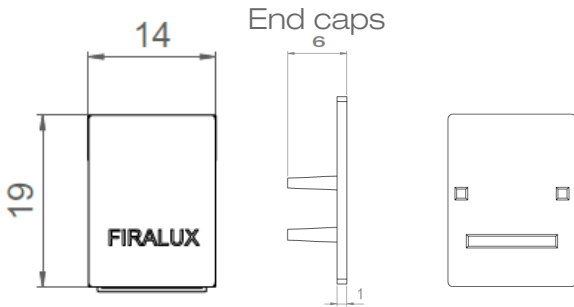

3

All the connections have to be made before powering up, otherwise the luminaires could be seriously damaged

Creation : 2022.02.21 / Last update : 2025.07.23

XS1419

Dimensions & Installation guide

Natural anodized aluminum profile

— Diffuser

Fixing clips (2 per meter)

LED strip – Cut-out size 50mm

5m max per driver's output

1

2

3

All the connections have to be made before powering up, otherwise the luminaires could be seriously damaged