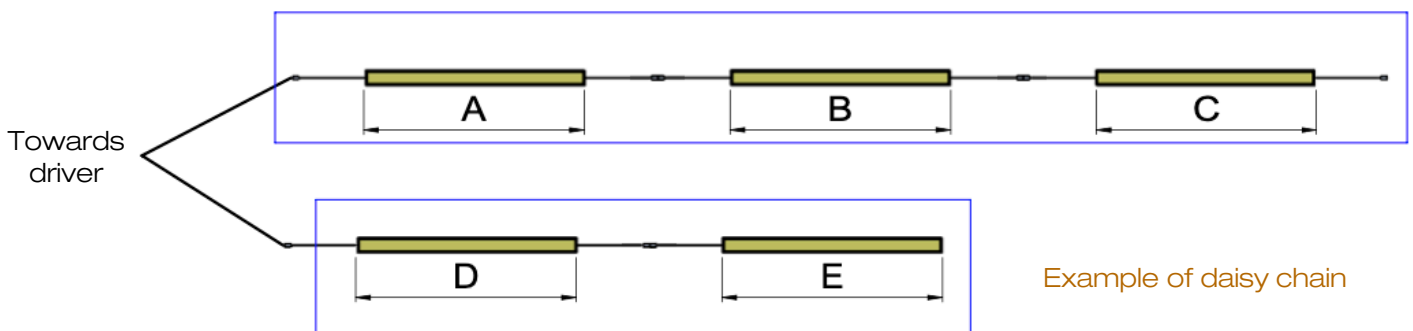

— Diffuser

Fixing clips (2 per meter)

LED strip – Cut-out size 50mm

5m max per driver's output

1

2

3

All the connections have to be made before powering up, otherwise the luminaires could be seriously damaged

Creation : 2022.02.21 / Last update : 2025.07.23

Cable below

110mm or 250mm cable + male quick connector on 1 end
or
1m cable + male quick connector on 1 end

Cable on 1 end

110mm or 250mm cable + male quick connector on 1 end
or
1m cable + male quick connector on 1 end

Daisy chain

110mm or 250mm cable + male quick connector on 1 end
+
110mm or 250mm cable + female quick connector on the other end

Example of daisy chain

Create as many lines as needed to respect the maximum length per line, according to the selected LED strip and the wattage of the driver