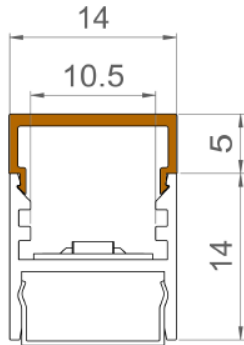

3

All the connections have to be made before powering up, otherwise the luminaires could be seriously damaged

Creation : 2022.02.21 / Last update : 2025.07.23

XS1419

Dimensions & Installation guide

Natural anodized aluminum profile

— Diffuser

Fixing clips (2 per meter)

LED strip – Cut-out size 50mm

5m max per driver's output

1

2

3

All the connections have to be made before powering up, otherwise the luminaires could be seriously damaged