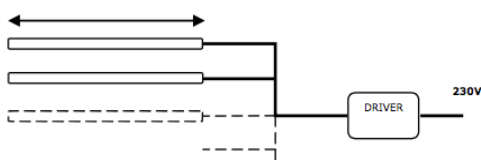

Natural anodized aluminum profile

— Diffuser

End caps

Fixing clips (2 per meter)

LED strip – Cut-out size 50mm

5m max per driver's output

1

2

3

All the connections have to be made before powering up, otherwise the luminaires could be seriously damaged

Creation : 2022.02.21 / Last update : 2025.07.23

XS1419

Dimensions & Installation guide

Natural anodized aluminum profile