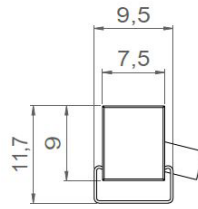

XS0809

Fixing clips (2/meter)

XS0809

Range	Linear LED light			
Description	Natural anodized aluminium profile + opal diffuser + 2 fixing clips/m + 2 end caps			
Dimensions	Width : 9.5mm – Height : 11.7mm, with fixing clips Length upon request any 2500mm max			
LED Strip	Colour temperature	LED power W/m	CRI	Cut-out size mm
FIRASLIM 60	2700K – 3000K - 4000K	13.45	90	100
FIRASLIM 120CC	2700K - 3000K 3000K+3500K - 4000K	9.6	90	50
FIRASLIM 120CC	2700K - 3000K 3500K - 4000K	14.4	90	50
FIRASLIM 120CC	2700K – 3000K – 4000K	19.2	90	50
Separate power supply	24V			
Connection	5m maximum per driver's output			
Use limitations	<p>The product must be installed into a ventilated area.</p> <p>Any use with an ambient temperature higher than the specified ambient temperature (Ta) would lead to a more rapid mortality of the product and the withdrawal of our guarantees.</p> <p>The drivers, if not delivered by LOuss, must be approved before use.</p>			
Warranty	<p>Life span: L80B10 at 50,000 hours (80% remaining flux) at 25°C ambient temperature. 3-year parts and labour warranty.</p> <p>The warranty does not apply to products that have been opened, modified or repaired and does not cover the effects of a wrong connection, careless, abusive handling, overvoltage, lighting injury, as well as the normal wear of the product.</p> <p>All products are electrically tested and received a functional burn-in.</p>			