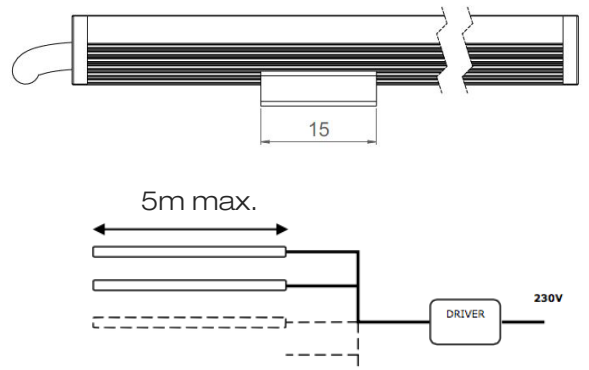

XS0809

Fixing clips (2/meter)

XS0809

Range	Linear LED light			
Description	Natural anodized aluminium profile + opal diffuser + 2 fixing clips/m + 2 end caps			
Dimensions	Width : 9.5mm – Height : 11.7mm, with fixing clips Length upon request any 2500mm max			
LED Strip	Colour temperature	LED power W/m	CRI	Cut-out size mm
FIRASLIM 60	2700K – 3000K - 4000K	13.45	90	100
FIRASLIM 120CC	2700K - 3000K 3000K+3500K - 4000K	9.6	90	50
FIRASLIM 120CC	2700K - 3000K 3500K - 4000K	14.4	90	50
FIRASLIM 120CC	2700K – 3000K – 4000K	19.2	90	50
Separate power supply	24V			
Connection	5m maximum per driver's output			
Use limitations	<p>The product must be installed into a ventilated area.</p> <p>Any use with an ambient temperature higher than the specified ambient temperature (Ta) would lead to a more rapid mortality of the product and the withdrawal of our guarantees.</p> <p>The drivers, if not delivered by LOuss, must be approved before use.</p>			
Warranty	<p>Life span: L80B10 at 50,000 hours (80% remaining flux) at 25°C ambient temperature. 3-year parts and labour warranty.</p> <p>The warranty does not apply to products that have been opened, modified or repaired and does not cover the effects of a wrong connection, careless, abusive handling, overvoltage, lighting injury, as well as the normal wear of the product.</p> <p>All products are electrically tested and received a functional burn-in.</p>			