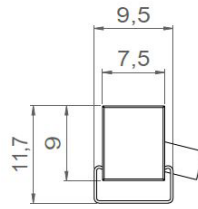

XS 0809

Fixing clips (2/meter)

XS 0809

Range	Linear LED light			
Description	Natural anodized aluminium profile + opal diffuser + 2 fixing clips/m + 2 end caps			
Dimensions	Width : 9.5mm – Height : 11.7mm, with fixing clips Length upon request any 2500mm max			
LED strip	Colour temperature	LED power W/m	CRI	Cut-out size mm
FIRASLIM 60	2700K – 3000K - 4000K	13.45	90	100
FIRASLIM 120CC	2700K - 3000K 3000K+3500K - 4000K	9.6	90	50
FIRASLIM 120CC	2700K - 3000K 3500K - 4000K	14.4	90	50
FIRASLIM 120CC	2700K – 3000K – 4000K	19.2	90	50
Separate power supply	24V			
Connection	5m maximum per driver's output			
Use limitations	<p>The product must be installed into a ventilated area.</p> <p>Any use with an ambient temperature higher than the specified ambient temperature (Ta) would lead to a more rapid mortality of the product and the withdrawal of our guarantees.</p> <p>The drivers, if not delivered by LOuss, must be approved before use.</p>			
Warranty	<p>Life span: L80B10 at 50,000 hours (80% remaining flux) at 25°C ambient temperature. 3-year parts and labour warranty.</p> <p>The warranty does not apply to products that have been opened, modified or repaired and does not cover the effects of a wrong connection, careless, abusive handling, overvoltage, lighting injury, as well as the normal wear of the product.</p> <p>All products are electrically tested and received a functional burn-in.</p>			