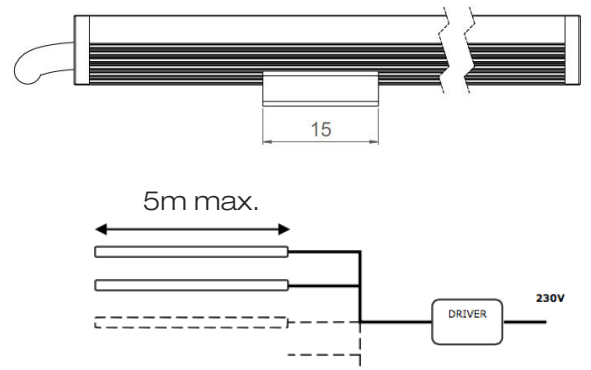

XS 0809

Fixing clips (2/meter)

XS 0809

Range	Linear LED light			
Description	Natural anodized aluminium profile + opal diffuser + 2 fixing clips/m + 2 end caps			
Dimensions	Width : 9.5mm – Height : 11.7mm, with fixing clips Length upon request any 2500mm max			
LED strip	Colour temperature	LED power W/m	CRI	Cut-out size mm
FIRASLIM 60	2700K – 3000K - 4000K	13.45	90	100
FIRASLIM 120CC	2700K - 3000K 3000K+3500K - 4000K	9.6	90	50
FIRASLIM 120CC	2700K - 3000K 3500K - 4000K	14.4	90	50
FIRASLIM 120CC	2700K – 3000K – 4000K	19.2	90	50
Separate power supply	24V			
Connection	5m maximum per driver's output			
Use limitations	<p>The product must be installed into a ventilated area.</p> <p>Any use with an ambient temperature higher than the specified ambient temperature (Ta) would lead to a more rapid mortality of the product and the withdrawal of our guarantees.</p> <p>The drivers, if not delivered by LOuss, must be approved before use.</p>			
Warranty	<p>Life span: L80B10 at 50,000 hours (80% remaining flux) at 25°C ambient temperature. 3-year parts and labour warranty.</p> <p>The warranty does not apply to products that have been opened, modified or repaired and does not cover the effects of a wrong connection, careless, abusive handling, overvoltage, lighting injury, as well as the normal wear of the product.</p> <p>All products are electrically tested and received a functional burn-in.</p>			