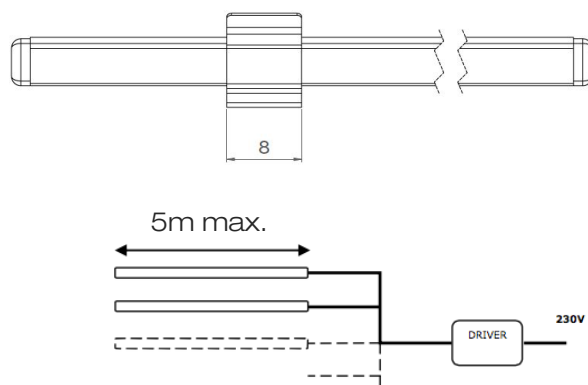

XS 0806

XS 0806

Range	Linear LED light			
Description	Natural anodized aluminium profile + opal diffuser + 2 fixing clips/m + 2 end caps			
Dimensions	Width : 9mm – Height : 10mm, with fixing clips Length upon request any 2500mm max			
LED Strip	Colour temperature	LED power W/m	CRI	Cut-out size mm
FIRASLIM 60	2700K – 3000K - 4000K	13.45	90	100
FIRASLIM 120CC	2700K - 3000K 3000K+3500K - 4000K	9.6	90	50
FIRASLIM 120CC	2700K - 3000K 3500K - 4000K	14.4	90	50
FIRASLIM 120CC	2700K – 3000K – 4000K	19.2	90	50
Separate power supply	24V			
Connection	5m maximum per driver's output			
Use limitations	<p>The product must be installed into a ventilated area.</p> <p>Any use with an ambient temperature higher than the specified ambient temperature (Ta) would lead to a more rapid mortality of the product and the withdrawal of our guarantees.</p> <p>The drivers, if not delivered by LOuss, must be approved before use.</p>			
Warranty	<p>Life span: L80B10 at 50,000 hours (80% remaining flux) at 25°C ambient temperature. 3-year parts and labour warranty.</p> <p>The warranty does not apply to products that have been opened, modified or repaired and does not cover the effects of a wrong connection, careless, abusive handling, overvoltage, lighting injury, as well as the normal wear of the product.</p> <p>All products are electrically tested and received a functional burn-in.</p>			