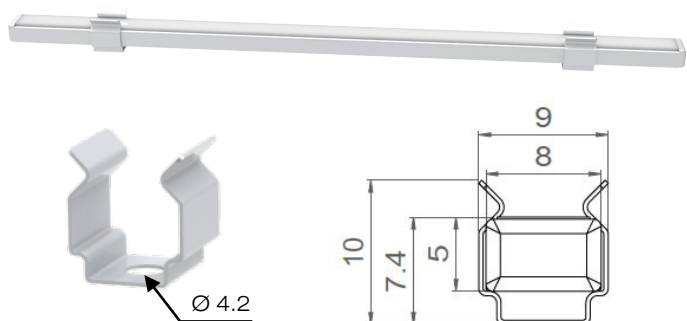

XS 0806

XS 0806

Range	Linear LED light			
Description	Natural anodized aluminium profile + opal diffuser + 2 fixing clips/m + 2 end caps			
Dimensions	Width : 9mm – Height : 10mm, with fixing clips Length upon request any 2500mm max			
LED Strip	Colour temperature	LED power W/m	CRI	Cut-out size mm
FIRASLIM 60	2700K – 3000K - 4000K	13.45	90	100
FIRASLIM 120CC	2700K - 3000K 3000K+3500K - 4000K	9.6	90	50
FIRASLIM 120CC	2700K - 3000K 3500K - 4000K	14.4	90	50
FIRASLIM 120CC	2700K – 3000K – 4000K	19.2	90	50
Separate power supply	24V			
Connection	5m maximum per driver's output			
Use limitations	<p>The product must be installed into a ventilated area.</p> <p>Any use with an ambient temperature higher than the specified ambient temperature (Ta) would lead to a more rapid mortality of the product and the withdrawal of our guarantees.</p> <p>The drivers, if not delivered by LOuss, must be approved before use.</p>			
Warranty	<p>Life span: L80B10 at 50,000 hours (80% remaining flux) at 25°C ambient temperature. 3-year parts and labour warranty.</p> <p>The warranty does not apply to products that have been opened, modified or repaired and does not cover the effects of a wrong connection, careless, abusive handling, overvoltage, lighting injury, as well as the normal wear of the product.</p> <p>All products are electrically tested and received a functional burn-in.</p>			