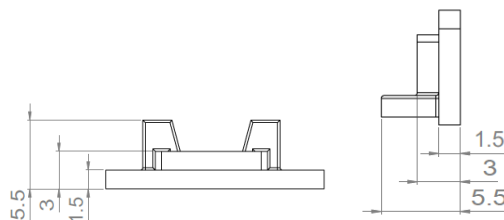

End cap

SL7

Range	Linear LED light

Description	SL7 natural anodized aluminium profile + LED strip or PCB LED + opal or clear diffuser + 2 natural aluminium end caps + fixing clips

Dimensions	Width : 19mm – Height : 10mm, with fixing clips Length upon request up to 3m

LED strip	Colour temperature	LED power W/m			CRI	Cut-out size mm	LED /m	IP
FIRALED 160	2700K – 3000K 3500K – 4000K	10.40	15.50	18	90	50	160	IP20
FIRASLIM 60	2700K – 3000K 4000K	13.45			90	100	60	IP20
FIRASLIM 120CC	2700K - 3000K 3000K+3500K 4000K	9.60	14.40	19.20	90	50	120	IP20
FIRASTRIP 72	2700K – 3000K 4000K	15.80			80 - 90	83.3	72	IP20 IP65
FIRASTRIP 96	2700K – 3000K 3500K – 4000K	21.10			80	62.50	96	IP20 IP65
C35-127	3500K	12.70			> = 80	62.5	128	IP20
CRGB	RGB	14.40				100	60	IP20
SIMPLE M	2700K – 3000K 4000K	9.60	14.40		80 - 90	50	120	IP20 IP65
TRICHIP	2700K – 3000K 4000K	7.20	14.40		80	100	80	IP20 IP65

LED PCB	Colour temperature	LED power W/m			CRI	Cut-out size mm	LED/ m	IP
	2700K - 3000K 3000K - 4000K	9.60	14.40	19.20	90 - 95	100	120	IP65

Separate power supply	24V constant voltage

All the connections have to be made before powering up, otherwise the luminaires could be seriously damaged.

LOUSS

Last update : 22/02/22

Firalux & LOUSS brands

SARL, Capital 40 000€
RCS DIJON B 503 367 245
TVA/VAT n°: FR24 503 367 245
APE 4676Z

Tel. : +33 380 48 65 68
contact@louss.fr
www.louss.fr
Best group

Siège social / Head Office
PA Les Terres d'Or
Route de Saint Philibert
21220 Gevrey Chambertin - FRANCE