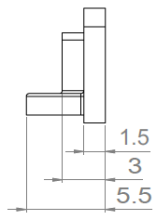

End cap

SL7

Connection	LED strip : 5m maximum in series LED PCB : 9.6W : 7m maximum in series 14.4W : 5m maximum in series 19.2W : 3.50m maximum in series
Use limitations	The product must be installed into a ventilated area. Any use with an ambient temperature higher than the specified ambient temperature (T_a) would lead to a more rapid mortality of the product and the withdrawal of our guarantees. The drivers, if not delivered by LOuss, must be approved before use.
Warranty	Life span: L80B10 at 50,000 hours (80% remaining flux) at 25°C ambient temperature. 3-year parts and labour warranty. The warranty does not apply to products that have been opened, modified or repaired and does not cover the effects of a wrong connection, careless, abusive handling, overvoltage, lighting injury, as well as the normal wear of the product. All products are electrically tested and received a functional burn-in.

All the connections have to be made before powering up, otherwise the luminaires could be seriously damaged.

LOuss

Last update : 22/02/22

Firalux & LOuss brands

SARL, Capital 40 000€
RCS DIJON B 503 367 245
TVA/VAT n°: FR24 503 367 245
APE 4676Z

Tel. : +33 380 48 65 68
contact@louss.fr
www.louss.fr
Best group

Siège social / Head Office
PA Les Terres d'Or
Route de Saint Philibert
21220 Gevrey Chambertin - FRANCE