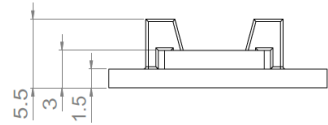

End cap

SL7

Connection	LED strip : 5m maximum in series LED PCB : 9.6W : 7m maximum in series 14.4W : 5m maximum in series 19.2W : 3.50m maximum in series
Use limitations	The product must be installed into a ventilated area. Any use with an ambient temperature higher than the specified ambient temperature (T_a) would lead to a more rapid mortality of the product and the withdrawal of our guarantees. The drivers, if not delivered by LOuss, must be approved before use.
Warranty	Life span: L80B10 at 50,000 hours (80% remaining flux) at 25°C ambient temperature. 3-year parts and labour warranty. The warranty does not apply to products that have been opened, modified or repaired and does not cover the effects of a wrong connection, careless, abusive handling, overvoltage, lighting injury, as well as the normal wear of the product. All products are electrically tested and received a functional burn-in.

All the connections have to be made before powering up, otherwise the luminaires could be seriously damaged.

LOuss

Last update : 22/02/22

Firalux & LOuss brands

SARL, Capital 40 000€
RCS DIJON B 503 367 245
TVA/VAT n°: FR24 503 367 245
APE 4676Z

Tel. : +33 380 48 65 68
contact@louss.fr
www.louss.fr
Best group

Siège social / Head Office
PA Les Terres d'Or
Route de Saint Philibert
21220 Gevrey Chambertin - FRANCE