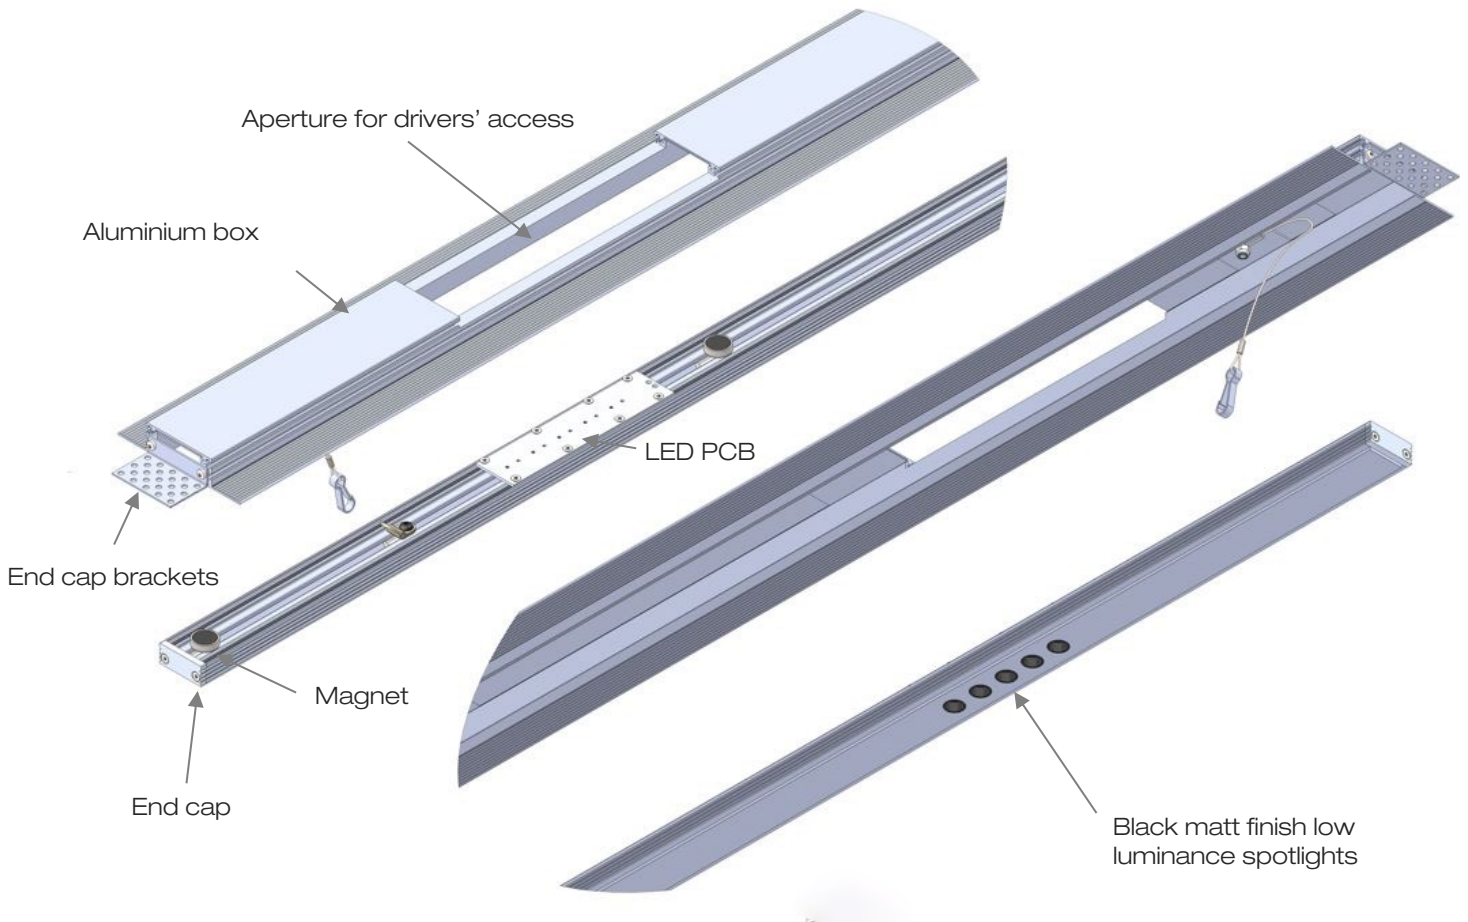

PIANO CUSTOM

INSTALLATION 'S INSTRUCTIONS

Installation in Plasterboard BA13 ceiling with recessed box

All the connections have to be made before powering up, otherwise the luminaires could be seriously damaged.