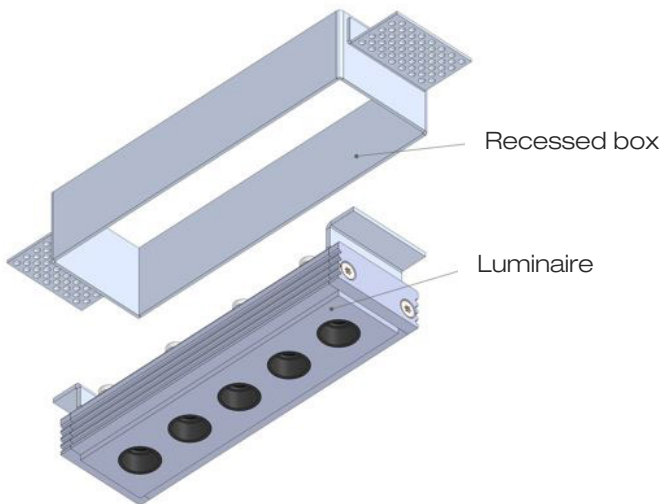

Installation in Plasterboard BA13 ceiling with recessed box

All the connections have to be made before powering up, otherwise the luminaires could be seriously damaged.

PIANO SINGLE

INSTALLATION 'S INSTRUCTIONS