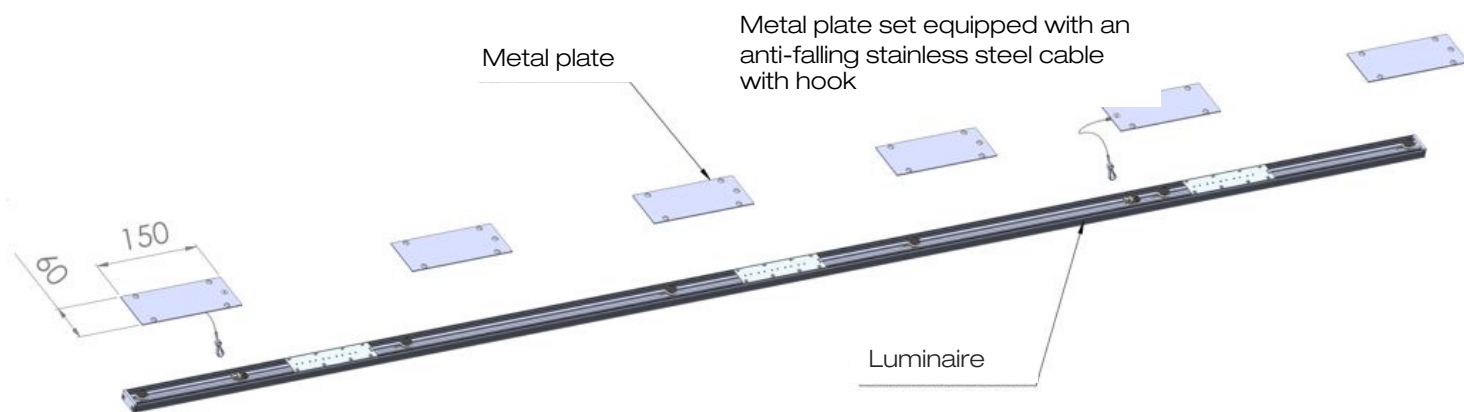

PIANO SINGLE

INSTALLATION 'S INSTRUCTIONS

Installation in a wooden ceiling, with metal plate

All the connections have to be made before powering up,
otherwise the luminaires could be seriously damaged.