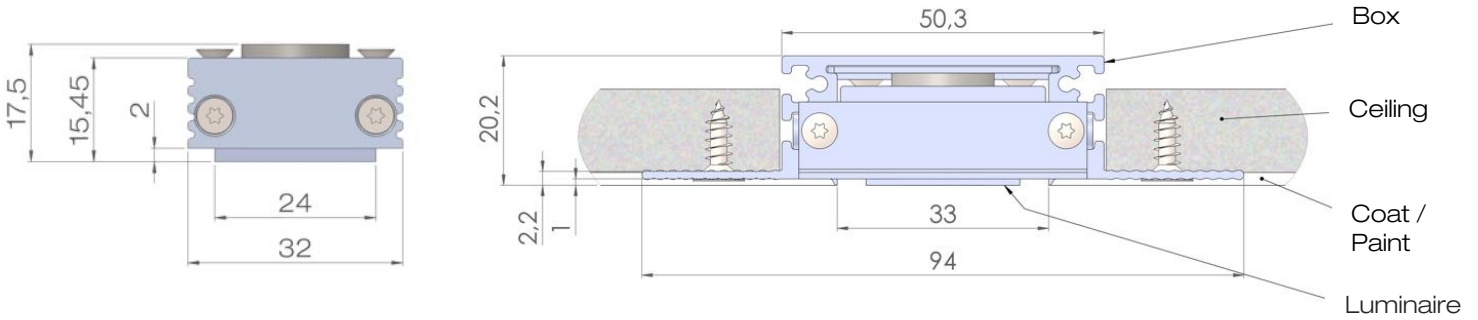

PIANO CUSTOM

INSTALLATION 'S INSTRUCTIONS

Installation in Plasterboard BA13 ceiling with recessed box

All the connections have to be made before powering up, otherwise the luminaires could be seriously damaged.