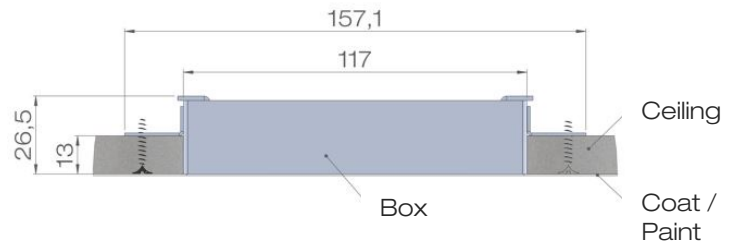

Installation in Plasterboard BA13 ceiling with recessed box

All the connections have to be made before powering up, otherwise the luminaires could be seriously damaged.

PIANO SINGLE

INSTALLATION 'S INSTRUCTIONS