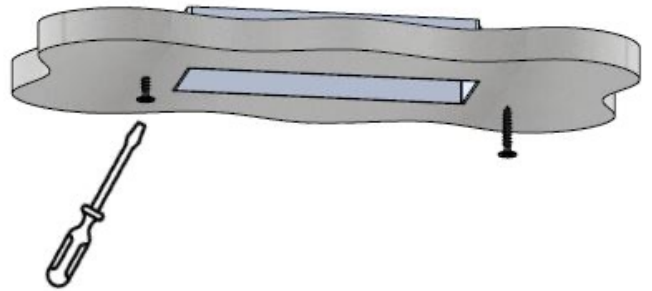

Installation in Plasterboard BA13 ceiling with recessed box

All the connections have to be made before powering up, otherwise the luminaires could be seriously damaged.

PIANO SINGLE

INSTALLATION 'S INSTRUCTIONS