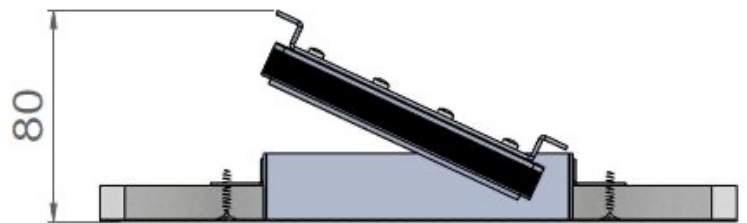

Installation in Plasterboard BA13 ceiling with recessed box

All the connections have to be made before powering up, otherwise the luminaires could be seriously damaged.

PIANO SINGLE

INSTALLATION 'S INSTRUCTIONS