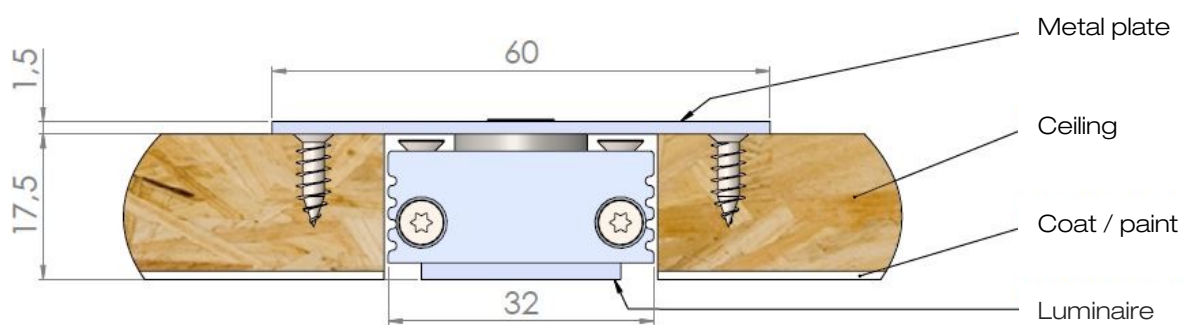

All the connections have to be made before powering up,
otherwise the luminaires could be seriously damaged.

PIANO CUSTOM

INSTALLATION 'S INSTRUCTIONS

Installation in Plasterboard BA13 ceiling with recessed box

All the connections have to be made before powering up, otherwise the luminaires could be seriously damaged.

PIANO SINGLE

INSTALLATION 'S INSTRUCTIONS

Installation in a wooden ceiling, with metal plate

All the connections have to be made before powering up,
otherwise the luminaires could be seriously damaged.