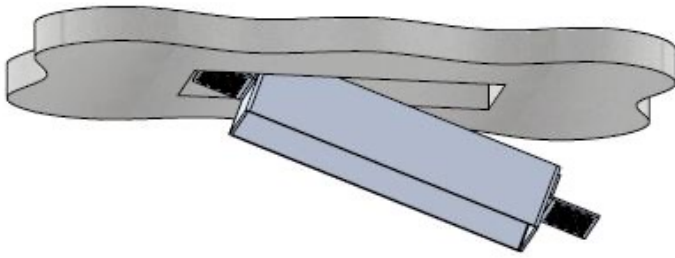

Installation in Plasterboard BA13 ceiling with recessed box

All the connections have to be made before powering up, otherwise the luminaires could be seriously damaged.

PIANO SINGLE

INSTALLATION 'S INSTRUCTIONS