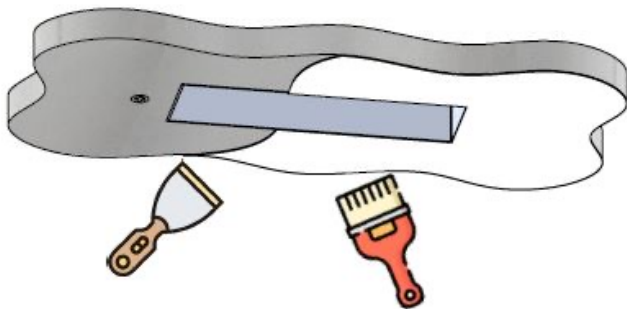

Installation in Plasterboard BA13 ceiling with recessed box

All the connections have to be made before powering up, otherwise the luminaires could be seriously damaged.

PIANO SINGLE

INSTALLATION 'S INSTRUCTIONS

All the connections have to be made before powering up,
otherwise the luminaires could be seriously damaged.

PIANO CUSTOM

INSTALLATION 'S INSTRUCTIONS

Installation in Plasterboard BA13 ceiling with recessed box