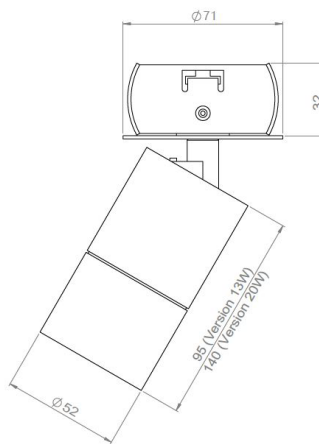

AURORE D52

*Recessed wall-mounted
version*

AURORE D52

Recessed wall-mounted version

Range	Highly flexible recessed ceiling downlight for general & accent lighting
Description	Low luminance Rotation 360° - Adjustable tilt 90° White finish RAL 9003 (other upon request)
Net weight	0.30 kg
Installation	Installation diameter : 55mm
LED characteristics	2700K – 3000K – 4000K – 5000K MacAdam ellipse : 3 SDCM (standard version) – 2 SDCM (premium version) CRI 90 (standard version) – CRI 95, R9 > 90 (premium version) UGR < 15 LED 600 to 2000 lm according to version 13W or 20W
Optical beam	7° - 12° - 15° - 25° - 30° - 40° - Elliptic – Special filter upon request
Connection	Supplied with 0.50m cable
Separate power supply	350mA to 1400mA constant current driver according to version Dimmable driver upon request
LED power	6W to 25W
Use limitations	The product must be installed into a ventilated area. Any use with an ambient temperature higher than the specified ambient temperature (Ta) would lead to a more rapid mortality of the product and the withdrawal of our guarantees. The drivers, if not delivered by LOuss, must be approved before use.
Warranty	Life span: L80B10 at 50,000 hours (80% remaining flux) at 25°C ambient temperature. 3-year parts and labour warranty. The warranty does not apply to products that have been opened, modified or repaired and does not cover the effects of a wrong connection, careless, abusive handling, overvoltage, lighting injury, as well as the normal wear of the product. All products are electrically tested and received a functional burn-in.