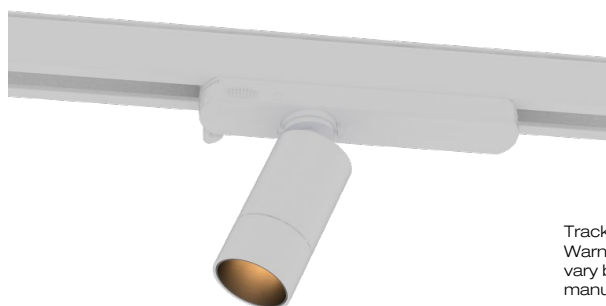

# AURORE D40

*Track version 230V*

Track Global Trac PRO  
Warning: Dimensions may vary by a few mms from one manufacturer to another

### Track version 230V

<b>Range</b>	Highly flexible recessed ceiling downlight for general & accent lighting
<b>Description</b>	Low luminance Rotation 360° - Adjustable tilt 30° + 30° White finish RAL 9003 (other upon request)
<b>Net Weight</b>	0.20 kg
<b>Installation</b>	No specific tools required
<b>LED characteristics</b>	2700K - 3000K - 3500K - 4000K - 5000K MacAdam ellipse : 3 SDCM CRI90 (version standard) - CRI 95, R9 > 80 UGR < 15 LED Engine 300 to 800 lm according to version (3W to 8W)
<b>Optical beam</b>	6° - 10° - 15° - 20° - 25° - 30° - 35° - 40° - 55° - 60° - Elliptic Special filters, honey comb upon request
<b>Integrated power supply</b>	Track adapter suitable for Global Trac PRO XTS or similar, ERCO, Trajectoire...
<b>LED power</b>	4W to 10W
<b>Use limitations</b>	The product must be installed into a ventilated area. Any use with an ambient temperature higher than the specified ambient temperature (Ta) would lead to a more rapid mortality of the product and the withdrawal of our guarantees. The drivers, if not delivered by LOuss, must be approved before use.
<b>Warranty</b>	Life span: L80B10 at 50,000 hours (80% remaining flux) at 25°C ambient temperature. 3-year parts and labour warranty. The warranty does not apply to products that have been opened, modified or repaired and does not cover the effects of a wrong connection, careless, abusive handling, overvoltage, lighting injury, as well as the normal wear of the product. All products are electrically tested and received a functional burn-in.