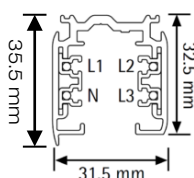

# AURORE D40

*Track version 230V*

Track Global Trac PRO  
Warning: Dimensions may vary by a few mms from one manufacturer to another

### Track version 230V

<b>Range</b>	Highly flexible recessed ceiling downlight for general & accent lighting
<b>Description</b>	Low luminance Rotation 360° - Adjustable tilt 30° + 30° White finish RAL 9003 (other upon request)
<b>Net Weight</b>	0.20 kg
<b>Installation</b>	No specific tools required
<b>LED characteristics</b>	2700K - 3000K - 3500K - 4000K - 5000K MacAdam ellipse : 3 SDCM CRI90 (version standard) - CRI 95, R9 > 80 UGR < 15 LED Engine 300 to 800 lm according to version (3W to 8W)
<b>Optical beam</b>	6° - 10° - 15° - 20° - 25° - 30° - 35° - 40° - 55° - 60° - Elliptic Special filters, honey comb upon request
<b>Integrated power supply</b>	Track adapter suitable for Global Trac PRO XTS or similar, ERCO, Trajectoire...
<b>LED power</b>	4W to 10W
<b>Use limitations</b>	The product must be installed into a ventilated area. Any use with an ambient temperature higher than the specified ambient temperature (Ta) would lead to a more rapid mortality of the product and the withdrawal of our guarantees. The drivers, if not delivered by LOuss, must be approved before use.
<b>Warranty</b>	Life span: L80B10 at 50,000 hours (80% remaining flux) at 25°C ambient temperature. 3-year parts and labour warranty. The warranty does not apply to products that have been opened, modified or repaired and does not cover the effects of a wrong connection, careless, abusive handling, overvoltage, lighting injury, as well as the normal wear of the product. All products are electrically tested and received a functional burn-in.