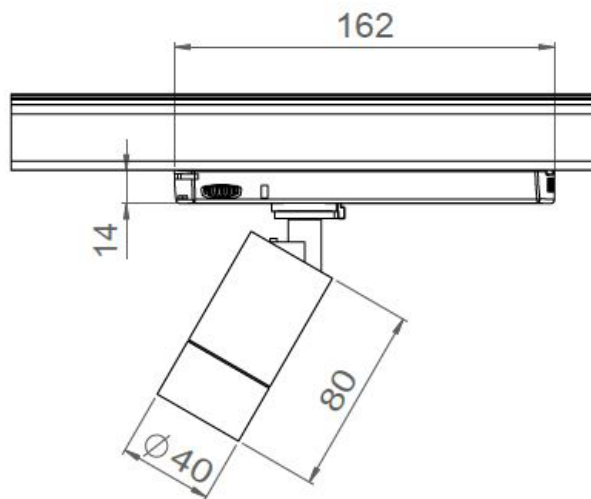

# AURORE D40

*Track version 230V*

Track Global Trac PRO  
Warning: Dimensions may vary by a few mms from one manufacturer to another

### Track version 230V

<b>Range</b>	Highly flexible recessed ceiling downlight for general & accent lighting
<b>Description</b>	Low luminance Rotation 360° - Adjustable tilt 30° + 30° White finish RAL 9003 (other upon request)
<b>Net Weight</b>	0.20 kg
<b>Installation</b>	No specific tools required
<b>LED characteristics</b>	2700K - 3000K - 3500K - 4000K - 5000K MacAdam ellipse : 3 SDCM CRI90 (version standard) - CRI 95, R9 > 80 UGR < 15 LED Engine 300 to 800 lm according to version (3W to 8W)
<b>Optical beam</b>	6° - 10° - 15° - 20° - 25° - 30° - 35° - 40° - 55° - 60° - Elliptic Special filters, honey comb upon request
<b>Integrated power supply</b>	Track adapter suitable for Global Trac PRO XTS or similar, ERCO, Trajectoire...
<b>LED power</b>	4W to 10W
<b>Use limitations</b>	The product must be installed into a ventilated area. Any use with an ambient temperature higher than the specified ambient temperature (Ta) would lead to a more rapid mortality of the product and the withdrawal of our guarantees. The drivers, if not delivered by LOuss, must be approved before use.
<b>Warranty</b>	Life span: L80B10 at 50,000 hours (80% remaining flux) at 25°C ambient temperature. 3-year parts and labour warranty. The warranty does not apply to products that have been opened, modified or repaired and does not cover the effects of a wrong connection, careless, abusive handling, overvoltage, lighting injury, as well as the normal wear of the product. All products are electrically tested and received a functional burn-in.