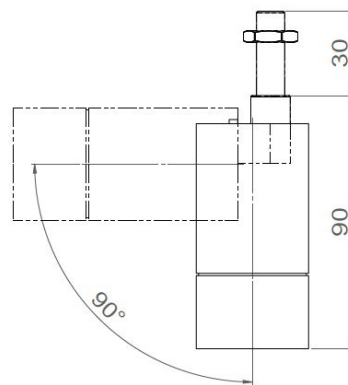

AURORE D40

Pivot version

Threaded rod M10x1 + fixing nut

AURORE D40

Pivot version

Range	Highly flexible low luminance spotlight for general & accent lighting
Description	Rotation 360° - Adjustable tilt 30° + 30° White matt finish RAL 9003 (other upon request)
Net weight	0.150 kg
Installation	Fixation through threaded rod M10x1 + nut
LED characteristics & Luminous efficiency	2700K - 3000K - 3500K - 4000K - 5000K MacAdam ellipse : 3 SDCM CRI90 (standard version) - CRI 95, R9 > 80 UGR < 15 300 to 800lm according to selected version (3W to 8W)
Optical beam	6° - 10° - 15° - 20° - 25° - 30° - 35° - 40° - 55° - 60° - Elliptic Special filters, honey comb grid upon request
LED power	3W to 8W
Separate power supply	350mA to 700mA constant current driver according to selected version Dimmable driver upon request
Connection	Supplied with 0.50m cable
Use limitations	The product must be installed into a ventilated area. Any use with an ambient temperature higher than the specified ambient temperature (Ta) would lead to a more rapid mortality of the product and the withdrawal of our guarantees. The drivers, if not delivered by LOuss, must be approved before use.
Warranty	Life span: L80B10 at 50,000 hours (80% remaining flux) at 25°C ambient temperature. 3-year parts and labour warranty. The warranty does not apply to products that have been opened, modified or repaired and does not cover the effects of a wrong connection, careless, abusive handling, overvoltage, lighting injury, as well as the normal wear of the product. All products are electrically tested and received a functional burn-in.