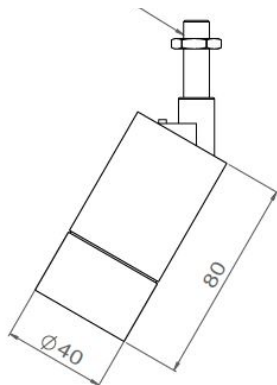

AURORE D40

Pivot version

Threaded rod M10x1 + fixing nut

AURORE D40

Pivot version

Range	Highly flexible low luminance spotlight for general & accent lighting
Description	Rotation 360° - Adjustable tilt 30° + 30° White matt finish RAL 9003 (other upon request)
Net weight	0.150 kg
Installation	Fixation through threaded rod M10x1 + nut
LED characteristics & Luminous efficiency	2700K - 3000K - 3500K - 4000K - 5000K MacAdam ellipse : 3 SDCM CRI90 (standard version) - CRI 95, R9 > 80 UGR < 15 300 to 800lm according to selected version (3W to 8W)
Optical beam	6° - 10° - 15° - 20° - 25° - 30° - 35° - 40° - 55° - 60° - Elliptic Special filters, honey comb grid upon request
LED power	3W to 8W
Separate power supply	350mA to 700mA constant current driver according to selected version Dimmable driver upon request
Connection	Supplied with 0.50m cable
Use limitations	The product must be installed into a ventilated area. Any use with an ambient temperature higher than the specified ambient temperature (Ta) would lead to a more rapid mortality of the product and the withdrawal of our guarantees. The drivers, if not delivered by LOuss, must be approved before use.
Warranty	Life span: L80B10 at 50,000 hours (80% remaining flux) at 25°C ambient temperature. 3-year parts and labour warranty. The warranty does not apply to products that have been opened, modified or repaired and does not cover the effects of a wrong connection, careless, abusive handling, overvoltage, lighting injury, as well as the normal wear of the product. All products are electrically tested and received a functional burn-in.