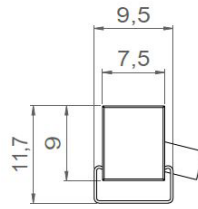

XS0809

Fixing clips (2/meter)

XS0809

Range	Linear LED light			
Description	Natural anodized aluminium profile + opal diffuser + 2 fixing clips/m + 2 end caps			
Dimensions	Width : 9.5mm – Height : 11.7mm, with fixing clips Length upon request any 2500mm max			
LED Strip	Colour temperature	LED power W/m	CRI	Cut-out size mm
FIRASLIM 60	2700K – 3000K - 4000K	13.45	90	100
FIRASLIM 72	2700K - 3000K - 4000K	15.8	90	50
FIRASLIM 120CC	2700K - 3000K 3000K+3500K - 4000K	9.6	90	50
FIRASLIM 120CC	2700K - 3000K 3500K - 4000K	14.4	90	50
Separate power supply	24V			
Connection	5m maximum per driver's output			
Use limitations	<p>The product must be installed into a ventilated area.</p> <p>Any use with an ambient temperature higher than the specified ambient temperature (Ta) would lead to a more rapid mortality of the product and the withdrawal of our guarantees.</p> <p>The drivers, if not delivered by LOuss, must be approved before use.</p>			
Warranty	<p>Life span: L80B10 at 50,000 hours (80% remaining flux) at 25°C ambient temperature. 3-year parts and labour warranty.</p> <p>The warranty does not apply to products that have been opened, modified or repaired and does not cover the effects of a wrong connection, careless, abusive handling, overvoltage, lighting injury, as well as the normal wear of the product.</p> <p>All products are electrically tested and received a functional burn-in.</p>			