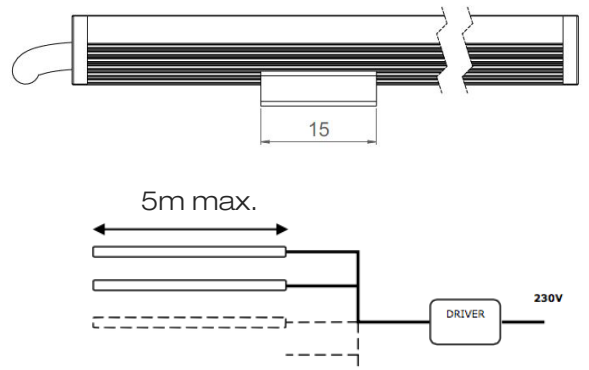

XS0809

Fixing clips (2/meter)

XS0809

Range	Linear LED light			
Description	Natural anodized aluminium profile + opal diffuser + 2 fixing clips/m + 2 end caps			
Dimensions	Width : 9.5mm – Height : 11.7mm, with fixing clips Length upon request any 2500mm max			
LED Strip	Colour temperature	LED power W/m	CRI	Cut-out size mm
FIRASLIM 60	2700K – 3000K - 4000K	13.45	90	100
FIRASLIM 72	2700K - 3000K - 4000K	15.8	90	50
FIRASLIM 120CC	2700K - 3000K 3000K+3500K - 4000K	9.6	90	50
FIRASLIM 120CC	2700K - 3000K 3500K - 4000K	14.4	90	50
Separate power supply	24V			
Connection	5m maximum per driver's output			
Use limitations	<p>The product must be installed into a ventilated area.</p> <p>Any use with an ambient temperature higher than the specified ambient temperature (Ta) would lead to a more rapid mortality of the product and the withdrawal of our guarantees.</p> <p>The drivers, if not delivered by LOuss, must be approved before use.</p>			
Warranty	<p>Life span: L80B10 at 50,000 hours (80% remaining flux) at 25°C ambient temperature. 3-year parts and labour warranty.</p> <p>The warranty does not apply to products that have been opened, modified or repaired and does not cover the effects of a wrong connection, careless, abusive handling, overvoltage, lighting injury, as well as the normal wear of the product.</p> <p>All products are electrically tested and received a functional burn-in.</p>			