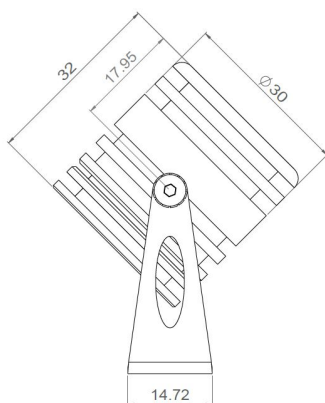

Wouss

Lighting Emotion

SCOPIO

The spotlight specially developed for museums

SCOPIO

Range	Accent luminaire
Description	Body in natural anodised aluminium Stainless steel bracket
Dimensions	External diameter: 30 mm
LED characteristics	1 LED : 3000K – 4000K (other LED colours upon request)
Optical beam	15° - 30° - 40° - 60° (other optical beam upon request)
Connection	Delivered with 0.5m standard cable (more length upon request) Individual connection or connection in series on external constant current driver
Separate power supply	350mA – 500mA – 700mA
LED power	350mA: 1.2W 500mA: 1.8W 700mA: 2.4W
Use limitations	The product must be installed into a ventilated area. Any use with an ambient temperature higher than the specified ambient temperature (Ta) would lead to a more rapid mortality of the product and the withdrawal of our guarantees. The drivers, if not delivered by LOuss, must be approved before use.
Warranty	Life span: L80B10 at 50,000 hours (80% remaining flux) at 25°C ambient temperature. 3-year parts and labour warranty. The warranty does not apply to products that have been opened, modified or repaired and does not cover the effects of a wrong connection, careless, abusive handling, overvoltage, lighting injury, as well as the normal wear of the product. All products are electrically tested and received a functional burn-in.