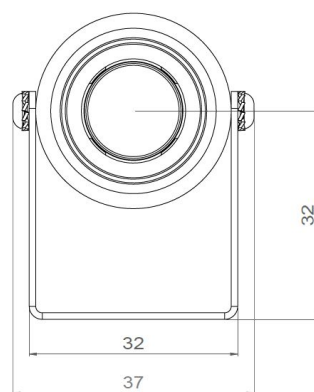

Wouss

Lighting Emotion

SCOPIO

The spotlight specially developed for museums

SCOPIO

Range	Accent luminaire
Description	Body in natural anodised aluminium Stainless steel bracket
Dimensions	External diameter: 30 mm
LED characteristics	1 LED : 3000K – 4000K (other LED colours upon request)
Optical beam	15° - 30° - 40° - 60° (other optical beam upon request)
Connection	Delivered with 0.5m standard cable (more length upon request) Individual connection or connection in series on external constant current driver
Separate power supply	350mA – 500mA – 700mA
LED power	350mA: 1.2W 500mA: 1.8W 700mA: 2.4W
Use limitations	The product must be installed into a ventilated area. Any use with an ambient temperature higher than the specified ambient temperature (Ta) would lead to a more rapid mortality of the product and the withdrawal of our guarantees. The drivers, if not delivered by LOuss, must be approved before use.
Warranty	Life span: L80B10 at 50,000 hours (80% remaining flux) at 25°C ambient temperature. 3-year parts and labour warranty. The warranty does not apply to products that have been opened, modified or repaired and does not cover the effects of a wrong connection, careless, abusive handling, overvoltage, lighting injury, as well as the normal wear of the product. All products are electrically tested and received a functional burn-in.