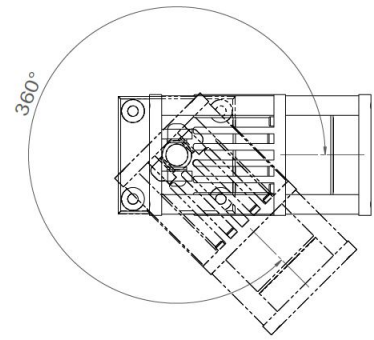

Wouss

Lighting Emotion

SCAPINI S2

Designed by Benoit LALLOZ

*The lighting with assertive design
Medium size version*

SCAPINI S2

Range	Accent decorative luminaire <i>Designed by Benoit Laloz</i>
Description	Body in anodised aluminium (natural or black) Directional bracket
Dimensions	See dimensional drawing
Net Weight	0.266 kg
LED characteristics	1 LED : 3000K – 4000K (other LED colours upon request)
Optical beam	15°- 50° (other optical beam upon request)
Connection	Delivered with 0.5m standard cable (more length upon request) Connection in series on external constant current driver
Separate power supply	350mA – 500mA
LED power	350mA : 4.8W 500mA : 7.2W
Use limitations	The product must be installed into a ventilated area. Any use with an ambient temperature higher than the specified ambient temperature (Ta) would lead to a more rapid mortality of the product and the withdrawal of our guarantees. The drivers, if not delivered by LOuss, must be approved before use.
Warranty	Life span: L80B10 at 50,000 hours (80% remaining flux) at 25°C ambient temperature. 3-year parts and labour warranty. The warranty does not apply to products that have been opened, modified or repaired and does not cover the effects of a wrong connection, careless, abusive handling, overvoltage, lighting injury, as well as the normal wear of the product. All products are electrically tested and received a functional burn-in.