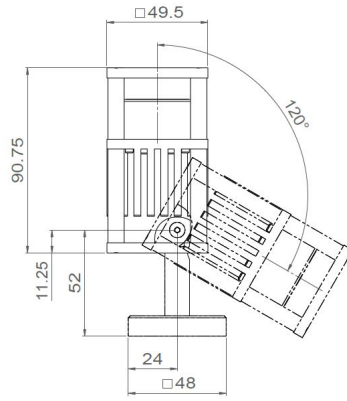

Wouss

Lighting Emotion

SCAPINI S2

Designed by Benoit LALLOZ

*The lighting with assertive design
Medium size version*

SCAPINI S2

Range	Accent decorative luminaire <i>Designed by Benoit Laloz</i>
Description	Body in anodised aluminium (natural or black) Directional bracket
Dimensions	See dimensional drawing
Net Weight	0.266 kg
LED characteristics	1 LED : 3000K – 4000K (other LED colours upon request)
Optical beam	15°- 50° (other optical beam upon request)
Connection	Delivered with 0.5m standard cable (more length upon request) Connection in series on external constant current driver
Separate power supply	350mA – 500mA
LED power	350mA : 4.8W 500mA : 7.2W
Use limitations	The product must be installed into a ventilated area. Any use with an ambient temperature higher than the specified ambient temperature (Ta) would lead to a more rapid mortality of the product and the withdrawal of our guarantees. The drivers, if not delivered by LOuss, must be approved before use.
Warranty	Life span: L80B10 at 50,000 hours (80% remaining flux) at 25°C ambient temperature. 3-year parts and labour warranty. The warranty does not apply to products that have been opened, modified or repaired and does not cover the effects of a wrong connection, careless, abusive handling, overvoltage, lighting injury, as well as the normal wear of the product. All products are electrically tested and received a functional burn-in.