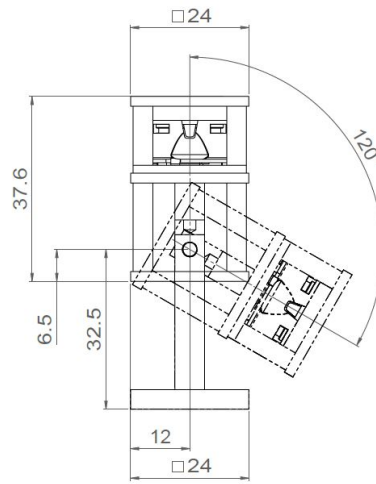

## SCAPINI S1

<b>Range</b>	Accent decorative luminaire Designed by Benoit Laloz
<b>Description</b>	Body in anodised aluminium (natural or black) Directional bracket
<b>Dimensions</b>	See dimensional drawing
<b>Net Weight</b>	0.029 kg
<b>LED characteristics</b>	1 LED : 2700K - 3000K - 4000K (other upon request)
<b>Optical beam</b>	15° - 30° - 40° - 60° (other optical beam upon request)
<b>Connection</b>	Delivered with 0.5m standard cable (more length upon request) Connection in series on external constant current driver
<b>Separate power supply</b>	350mA - 500mA
<b>LED power</b>	350mA : 1.2W 500mA : 1.8W
<b>Use limitations</b>	The product must be installed into a ventilated area. Any use with an ambient temperature higher than the specified ambient temperature (Ta) would lead to a more rapid mortality of the product and the withdrawal of our guarantees. The drivers, if not delivered by LOuss, must be approved before use.
<b>Warranty</b>	Life span: L80B10 at 50,000 hours (80% remaining flux) at 25°C ambient temperature. 3-year parts and labour warranty. The warranty does not apply to products that have been opened, modified or repaired and does not cover the effects of a wrong connection, careless, abusive handling, overvoltage, lighting injury, as well as the normal wear of the product. All products are electrically tested and received a functional burn-in.