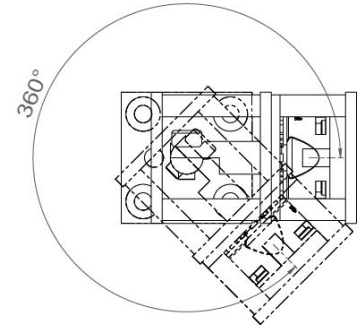

## SCAPINI S1

<b>Range</b>	Accent decorative luminaire Designed by Benoit Laloz
<b>Description</b>	Body in anodised aluminium (natural or black) Directional bracket
<b>Dimensions</b>	See dimensional drawing
<b>Net Weight</b>	0.029 kg
<b>LED characteristics</b>	1 LED : 2700K - 3000K - 4000K (other upon request)
<b>Optical beam</b>	15° - 30° - 40° - 60° (other optical beam upon request)
<b>Connection</b>	Delivered with 0.5m standard cable (more length upon request) Connection in series on external constant current driver
<b>Separate power supply</b>	350mA - 500mA
<b>LED power</b>	350mA : 1.2W 500mA : 1.8W
<b>Use limitations</b>	The product must be installed into a ventilated area. Any use with an ambient temperature higher than the specified ambient temperature (Ta) would lead to a more rapid mortality of the product and the withdrawal of our guarantees. The drivers, if not delivered by LOuss, must be approved before use.
<b>Warranty</b>	Life span: L80B10 at 50,000 hours (80% remaining flux) at 25°C ambient temperature. 3-year parts and labour warranty. The warranty does not apply to products that have been opened, modified or repaired and does not cover the effects of a wrong connection, careless, abusive handling, overvoltage, lighting injury, as well as the normal wear of the product. All products are electrically tested and received a functional burn-in.