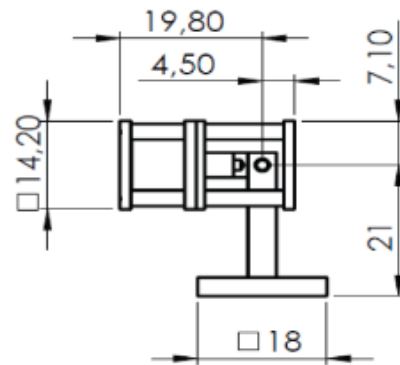

Wouss

Lighting Emotion

SCAPINI S0

Designed by Benoit LALLOZ

*The spotlight with assertive design
Pocket-size model*

SCAPINI SO

Range	Accent decorative luminaire Designed by Benoit Laloz
Description	Body in anodised aluminium (natural or black) Directional bracket
Dimensions	See dimensional drawing
Net Weight	0.012 kg
LED characteristics	1 LED: 3000K – 4000K (other LED colours upon request)
Optical beam	15° - 25° - 40° - 80° (other optical beam upon request)
Connection	Delivered with 0.5m standard cable (more length upon request) Individual connection or connection in series on external constant current driver
Separate power supply	350mA – 500mA
LED power	350mA : 1.2W 500mA : 1.8W
Use limitations	The product must be installed into a ventilated area. Any use with an ambient temperature higher than the specified ambient temperature (Ta) would lead to a more rapid mortality of the product and the withdrawal of our guarantees. The drivers, if not delivered by LOuss, must be approved before use.
Warranty	Life span: L80B10 at 50,000 hours (80% remaining flux) at 25°C ambient temperature. 3-year parts and labour warranty. The warranty does not apply to products that have been opened, modified or repaired and does not cover the effects of a wrong connection, careless, abusive handling, overvoltage, lighting injury, as well as the normal wear of the product. All products are electrically tested and received a functional burn-in.