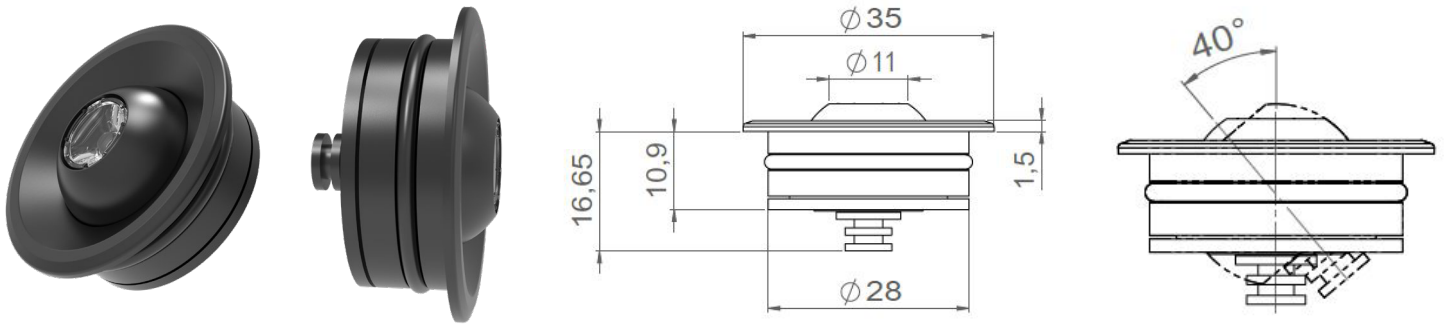

LOUSS

Lighting Emotion

SATURNE

Ultra compact adjustable
recessed luminaire

SATURNE

Range	Ultra compact recessed adjustable luminaire for accent lighting
Description	Anodized aluminum body Adjustable mounting system
Finish	Natural or black anodized (other finish upon request)
Dimensions	External diameter: 35mm Fits into 19mm thickness panel
Net weight	0.022 kg
LED characteristics	1 LED : 2700K - 3000K – 3500K - 4000K (other upon request) CRI 92
Optics	16° - 23° - 25° - 33° - 37° - 58° - 69° - 78° - 17°x49°
Connection	Delivered with 0.5m cable (other lengths upon request) Individual connection or connection in series on external constant current driver Daisy chain version available (male and female quick connectors)
Separate power supply	Remote constant current driver 500mA max For USA and Canada use a UL Class 2 driver
Power	1.7W at 500mA max
Use limitations	The product must be installed into a ventilated area Any use with an ambient temperature higher than the specified ambient temperature (Ta) would lead to a more rapid mortality of the product and the withdrawal of our guarantees The drivers, if not delivered by LOuss, must be approved before use
Warranty	Life span: L80-B10 = 35,000 hours (80% remaining flux) at 30°C ambient temperature The warranty applies to components and fabrication supplied by LOuss The warranty does not apply to products that have been opened, modified or repaired and does not cover the effects of a wrong connection, careless, abusive handling, overvoltage, lighting injury, as well as the normal wear of the product All products are electrically tested and receive a functional burn-in