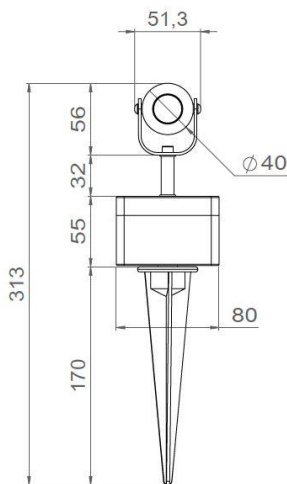

ROLLED SPIKE

*The garden lighting
specialist*

ROLLED SPIKE

Range	Garden and outdoor multi-purpose floodlighting
Description	1 LED or 3 LED floodlighting. Low luminance version as optional. Rotary ball on bracket Waterproof driver box and connectors Ground rod RAL 7013 Khaki mat finishing (other upon request)
Installation	Installation diameter: 100mm No specific tools required
LED characteristics	2700K - 3000K - 4000K - 5000K CRI: 80
Optical beam	Intensive - Semi intensive - Extensive - Elliptic
Connection	Delivered with 1m standard cable
Integrated power supply	700mA max. integrated constant current driver
LED power	1 LED: 1.2W at 350mA - 1.8W at 500mA - 2.4W at 700mA 3 LED: 3.6W at 350mA - 5.4W at 500mA - 7.2W at 700mA
Use limitations	The product must be installed into a ventilated area. Any use with an ambient temperature higher than the specified ambient temperature (Ta) would lead to a more rapid mortality of the product and the withdrawal of our guarantees. The drivers, if not delivered by LOuss, must be approved before use.
Warranty	Life span: L80B10 at 50,000 hours (80% remaining flux) at 25°C ambient temperature. 3-year parts and labour warranty. The warranty does not apply to products that have been opened, modified or repaired and does not cover the effects of a wrong connection, careless, abusive handling, overvoltage, lighting injury, as well as the normal wear of the product. All products are electrically tested and received a functional burn-in.