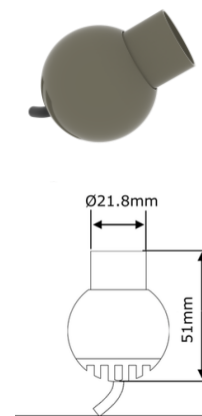

ROLLED SPIKE

*The garden lighting
specialist*

ROLLED SPIKE

Range	Garden and outdoor multi-purpose floodlighting
Description	1 LED or 3 LED floodlighting. Low luminance version as optional. Rotary ball on bracket Waterproof driver box and connectors Ground rod RAL 7013 Khaki mat finishing (other upon request)
Installation	Installation diameter: 100mm No specific tools required
LED characteristics	2700K - 3000K - 4000K - 5000K CRI: 80
Optical beam	Intensive - Semi intensive - Extensive - Elliptic
Connection	Delivered with 1m standard cable
Integrated power supply	700mA max. integrated constant current driver
LED power	1 LED: 1.2W at 350mA - 1.8W at 500mA - 2.4W at 700mA 3 LED: 3.6W at 350mA - 5.4W at 500mA - 7.2W at 700mA
Use limitations	The product must be installed into a ventilated area. Any use with an ambient temperature higher than the specified ambient temperature (Ta) would lead to a more rapid mortality of the product and the withdrawal of our guarantees. The drivers, if not delivered by LOuss, must be approved before use.
Warranty	Life span: L80B10 at 50,000 hours (80% remaining flux) at 25°C ambient temperature. 3-year parts and labour warranty. The warranty does not apply to products that have been opened, modified or repaired and does not cover the effects of a wrong connection, careless, abusive handling, overvoltage, lighting injury, as well as the normal wear of the product. All products are electrically tested and received a functional burn-in.