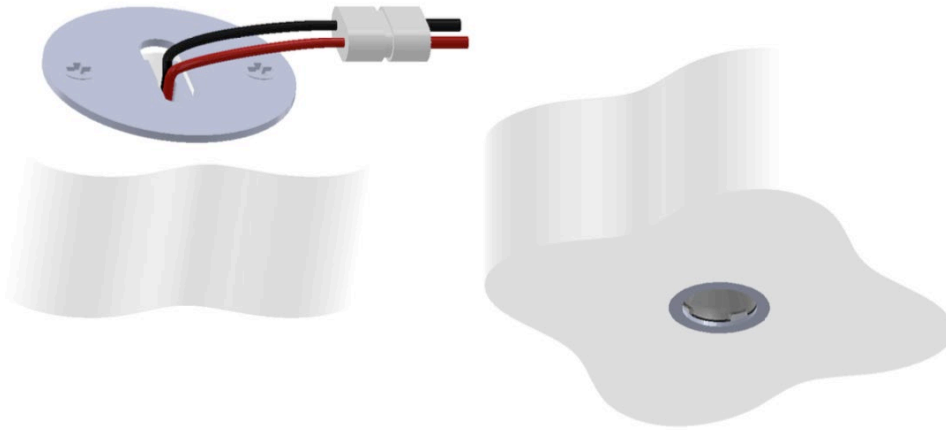

NANO

Standard version