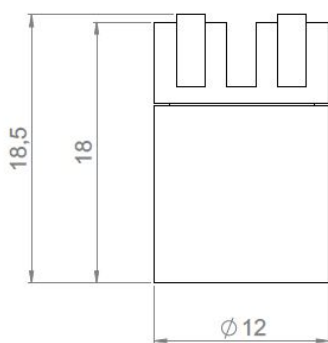

LOUSS

Lighting Emotion

NANO

The miniature spotlight

NANO

Range	Recessed spotlight for accent lighting
Description	Matt finish black anodized aluminium Supplied in standard or low luminance version
Dimensions	Standard version : diameter 12mm length : 18.50mm Low luminance version : diameter : 15mm length : 30mm
Net Weight	0.10 kg
LED characteristics	1 LED : 2700K - 3000K - 3500K - 4000K - 5000K MacAdam ellipse : 3SDCM CRI 92 R9>80
Optical beam	16° - 20° - 40° - 65° - 17°x49°
Connection	Delivered with 0.5m standard cable Individual connection or connection in series on external constant current driver Optional : Easy plug system (25cm cable + male & female quick connectors)
Separate power supply	≤ 500mA constant current driver
LED power	1W at 350mA
Use limitations	The product must be installed into a ventilated area. Any use with an ambient temperature higher than the specified ambient temperature (Ta) would lead to a more rapid mortality of the product and the withdrawal of our guarantees. The drivers, if not delivered by LOuss, must be approved before use.
Warranty	Life span: L80B10 at 50,000 hours (80% remaining flux) at 25°C ambient temperature. 3-year parts and labour warranty. The warranty does not apply to products that have been opened, modified or repaired and does not cover the effects of a wrong connection, careless, abusive handling, overvoltage, lighting injury, as well as the normal wear of the product. All products are electrically tested and received a functional burn-in.