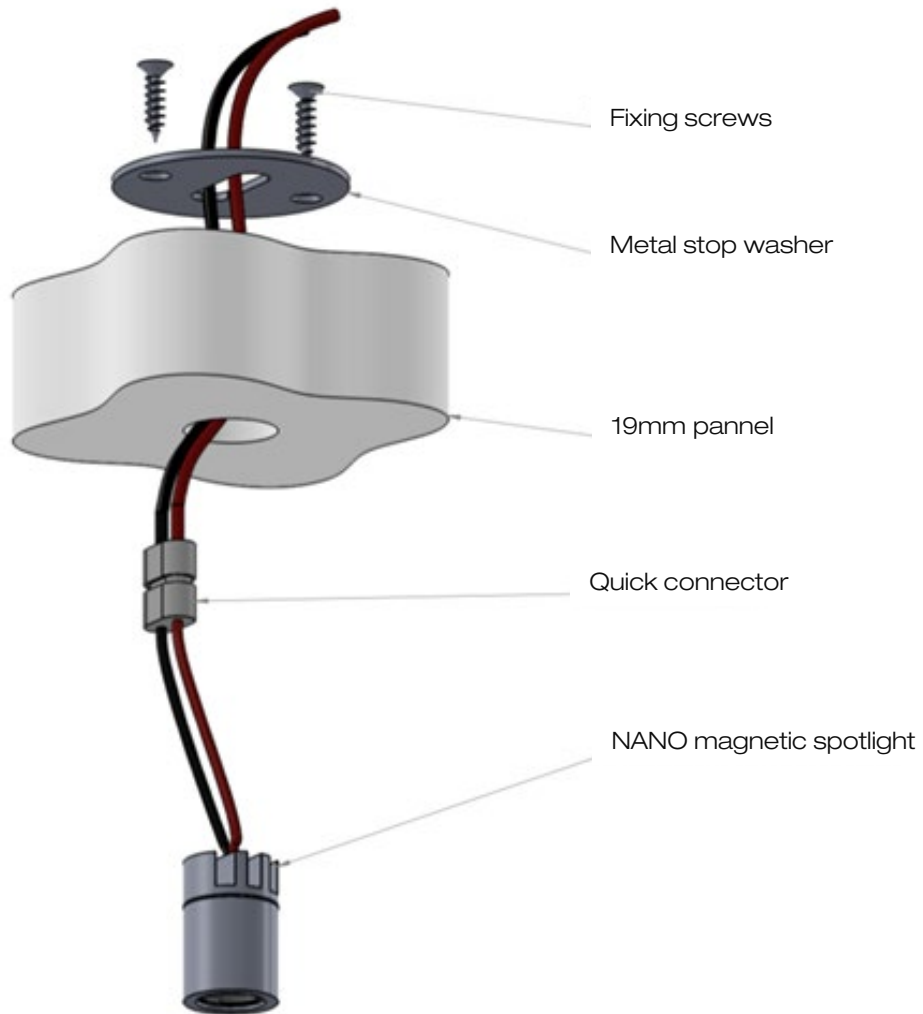

NANO

Standard version