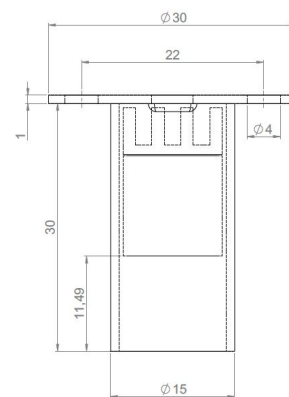

LOUSS

Lighting Emotion

NANO

The miniature spotlight

NANO

Range	Recessed spotlight for accent lighting
Description	Matt finish black anodized aluminium Supplied in standard or low luminance version
Dimensions	Standard version : diameter 12mm length : 18.50mm Low luminance version : diameter : 15mm length : 30mm
Net Weight	0.10 kg
LED characteristics	1 LED : 2700K - 3000K - 3500K - 4000K - 5000K MacAdam ellipse : 3SDCM CRI 92 R9>80
Optical beam	16° - 20° - 40° - 65° - 17°x49°
Connection	Delivered with 0.5m standard cable Individual connection or connection in series on external constant current driver Optional : Easy plug system (25cm cable + male & female quick connectors)
Separate power supply	≤ 500mA constant current driver
LED power	1W at 350mA
Use limitations	The product must be installed into a ventilated area. Any use with an ambient temperature higher than the specified ambient temperature (Ta) would lead to a more rapid mortality of the product and the withdrawal of our guarantees. The drivers, if not delivered by LOuss, must be approved before use.
Warranty	Life span: L80B10 at 50,000 hours (80% remaining flux) at 25°C ambient temperature. 3-year parts and labour warranty. The warranty does not apply to products that have been opened, modified or repaired and does not cover the effects of a wrong connection, careless, abusive handling, overvoltage, lighting injury, as well as the normal wear of the product. All products are electrically tested and received a functional burn-in.