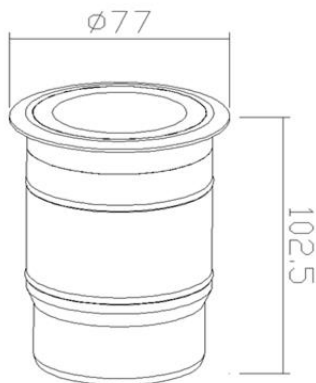

LOUSS

Lighting Emotion

MAGMATO 80

*The recessed architectural
floodlighting Medium*

MAGMATO 80

Range	Recessed architectural floodlighting
Description	Body in aluminium, head in stainless steel Armoured glass Dedicated recessed box
Dimensions	Luminaire: External diameter: 77 mm - Length : 103 mm Recessed box: Diameter: 73mm - Length: 120mm
LED characteristics	1 LED: 2700K – 3000K – 3500K – 4000K – 5000K (other upon request) CRI 80 – 90 - 95
Optical beam	4° - 6° - 15° - 30° - 40° - 25x50° elliptical – Wall Washer (other upon request)
Connection	Delivered with 1m standard cable(more length upon request)
Integrated driver	24V
LED power	7W
Use limitations	The product must be installed into a ventilated area. Any use with an ambient temperature higher than the specified ambient temperature (Ta) would lead to a more rapid mortality of the product and the withdrawal of our guarantees. The drivers, if not delivered by LOuss, must be approved before use.
Warranty	Life span: L80B10 at 50,000 hours (80% remaining flux) at 25°C ambient temperature. 3-year parts and labour warranty. The warranty does not apply to products that have been opened, modified or repaired and does not cover the effects of a wrong connection, careless, abusive handling, overvoltage, lighting injury, as well as the normal wear of the product. All products are electrically tested and received a functional burn-in.