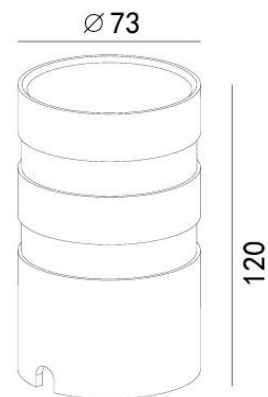

LOUSS

Lighting Emotion

MAGMATO 80

*The recessed architectural
floodlighting Medium*

MAGMATO 80

Range	Recessed architectural floodlighting
Description	Body in aluminium, head in stainless steel Armoured glass Dedicated recessed box
Dimensions	Luminaire: External diameter: 77 mm - Length : 103 mm Recessed box: Diameter: 73mm - Length: 120mm
LED characteristics	1 LED: 2700K – 3000K – 3500K – 4000K – 5000K (other upon request) CRI 80 – 90 - 95
Optical beam	4° - 6° - 15° - 30° - 40° - 25x50° elliptical – Wall Washer (other upon request)
Connection	Delivered with 1m standard cable(more length upon request)
Integrated driver	24V
LED power	7W
Use limitations	The product must be installed into a ventilated area. Any use with an ambient temperature higher than the specified ambient temperature (Ta) would lead to a more rapid mortality of the product and the withdrawal of our guarantees. The drivers, if not delivered by LOuss, must be approved before use.
Warranty	Life span: L80B10 at 50,000 hours (80% remaining flux) at 25°C ambient temperature. 3-year parts and labour warranty. The warranty does not apply to products that have been opened, modified or repaired and does not cover the effects of a wrong connection, careless, abusive handling, overvoltage, lighting injury, as well as the normal wear of the product. All products are electrically tested and received a functional burn-in.