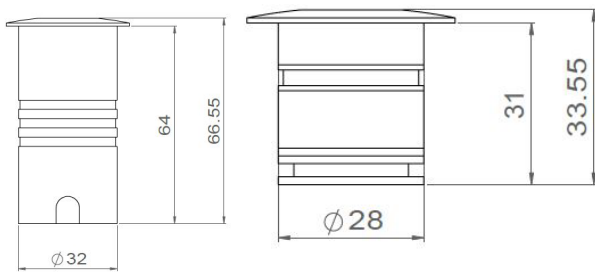

Wouss

Lighting Emotion

MAGMATO 40

The recessed architectural floodlighting Mini

Short model – max. 350mA

Long model – 350mA / 700mA

MAGMATO 40

Range	Recessed architectural floodlighting
Description	Body in aluminium, head in stainless steel Armoured glass Dedicated recessed box
Dimensions	External diameter: 40 mm Length: 67.30mm (short model) or 91mm (long model)
LED characteristics	1 LED: 2200K - 2700K - 3000K - 4000K - 5000K - 6500K (other LED colours upon request)
Optical beam	15° - 35° - 40° - 60° (other upon request)
Connection	Delivered with 1m standard cable (more length upon request)
Separate power supply	Short model : 350mA constant current driver Long model: 350mA – 500mA – 700mA
Integrated power supply	Long model : 12V or 24V
LED power	350mA: 1.2W – Short and long model 500mA: 1.8W – Long model 700mA: 2.4W – Long model 12V or 24V: 1.5W – Long model
Use limitations	The product must be installed into a ventilated area. Any use with an ambient temperature higher than the specified ambient temperature (Ta) would lead to a more rapid mortality of the product and the withdrawal of our guarantees. The drivers, if not delivered by LOuss, must be approved before use.
Warranty	Life span: L80B10 at 50,000 hours (80% remaining flux) at 25°C ambient temperature. 3-year parts and labour warranty. The warranty does not apply to products that have been opened, modified or repaired and does not cover the effects of a wrong connection, careless, abusive handling, overvoltage, lighting injury, as well as the normal wear of the product. All products are electrically tested and received a functional burn-in.