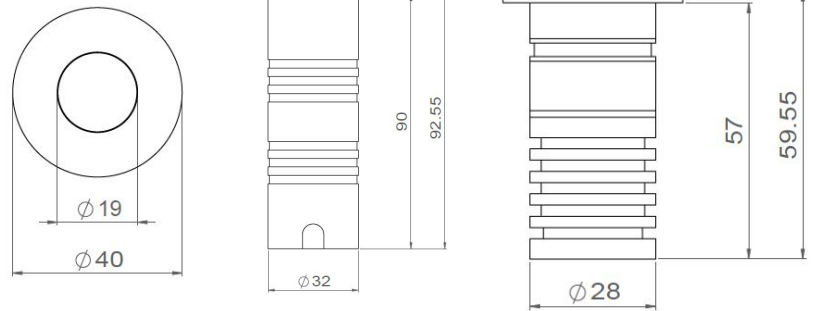

Wouss

Lighting Emotion

MAGMATO 40

The recessed architectural floodlighting Mini

Short model – max. 350mA

Long model – 350mA / 700mA

MAGMATO 40

Range	Recessed architectural floodlighting
Description	Body in aluminium, head in stainless steel Armoured glass Dedicated recessed box
Dimensions	External diameter: 40 mm Length: 67.30mm (short model) or 91mm (long model)
LED characteristics	1 LED: 2200K - 2700K - 3000K - 4000K - 5000K - 6500K (other LED colours upon request)
Optical beam	15° - 35° - 40° - 60° (other upon request)
Connection	Delivered with 1m standard cable (more length upon request)
Separate power supply	Short model : 350mA constant current driver Long model: 350mA – 500mA – 700mA
Integrated power supply	Long model : 12V or 24V
LED power	350mA: 1.2W – Short and long model 500mA: 1.8W – Long model 700mA: 2.4W – Long model 12V or 24V: 1.5W – Long model
Use limitations	The product must be installed into a ventilated area. Any use with an ambient temperature higher than the specified ambient temperature (Ta) would lead to a more rapid mortality of the product and the withdrawal of our guarantees. The drivers, if not delivered by LOuss, must be approved before use.
Warranty	Life span: L80B10 at 50,000 hours (80% remaining flux) at 25°C ambient temperature. 3-year parts and labour warranty. The warranty does not apply to products that have been opened, modified or repaired and does not cover the effects of a wrong connection, careless, abusive handling, overvoltage, lighting injury, as well as the normal wear of the product. All products are electrically tested and received a functional burn-in.