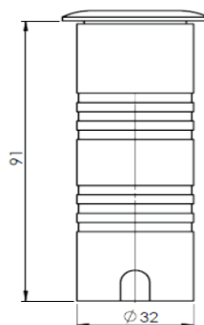

Wouss

Lighting Emotion

MAGMATO 40

The recessed architectural floodlighting Mini

Short model – max. 350mA

Long model – 350mA / 700mA

MAGMATO 40

Range	Recessed architectural floodlighting
Description	Body in aluminium, head in stainless steel Armoured glass Dedicated recessed box
Dimensions	External diameter: 40 mm Length: 67.30mm (short model) or 91mm (long model)
LED characteristics	1 LED: 2200K - 2700K - 3000K - 4000K - 5000K - 6500K (other LED colours upon request)
Optical beam	15° - 35° - 40° - 60° (other upon request)
Connection	Delivered with 1m standard cable (more length upon request)
Separate power supply	Short model : 350mA constant current driver Long model: 350mA - 500mA - 700mA
Integrated power supply	Long model : 12V or 24V
LED power	350mA: 1.2W - Short and long model 500mA: 1.8W - Long model 700mA: 2.4W - Long model 12V or 24V: 1.5W - Long model
Use limitations	The product must be installed into a ventilated area. Any use with an ambient temperature higher than the specified ambient temperature (Ta) would lead to a more rapid mortality of the product and the withdrawal of our guarantees. The drivers, if not delivered by LOuss, must be approved before use.
Warranty	Life span: L80B10 at 50,000 hours (80% remaining flux) at 25°C ambient temperature. 3-year parts and labour warranty. The warranty does not apply to products that have been opened, modified or repaired and does not cover the effects of a wrong connection, careless, abusive handling, overvoltage, lighting injury, as well as the normal wear of the product. All products are electrically tested and received a functional burn-in.