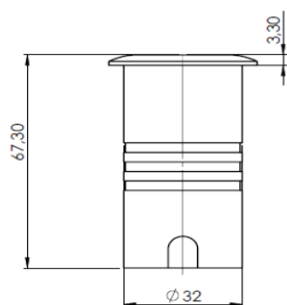

Wouss

Lighting Emotion

MAGMATO 40

The recessed architectural floodlighting Mini

Short model – max. 350mA

Long model – 350mA / 700mA

MAGMATO 40

Range	Recessed architectural floodlighting
Description	Body in aluminium, head in stainless steel Armoured glass Dedicated recessed box
Dimensions	External diameter: 40 mm Length: 67.30mm (short model) or 91mm (long model)
LED characteristics	1 LED: 2200K - 2700K - 3000K - 4000K - 5000K - 6500K (other LED colours upon request)
Optical beam	15° - 35° - 40° - 60° (other upon request)
Connection	Delivered with 1m standard cable (more length upon request)
Separate power supply	Short model : 350mA constant current driver Long model: 350mA - 500mA - 700mA
Integrated power supply	Long model : 12V or 24V
LED power	350mA: 1.2W - Short and long model 500mA: 1.8W - Long model 700mA: 2.4W - Long model 12V or 24V: 1.5W - Long model
Use limitations	The product must be installed into a ventilated area. Any use with an ambient temperature higher than the specified ambient temperature (Ta) would lead to a more rapid mortality of the product and the withdrawal of our guarantees. The drivers, if not delivered by LOuss, must be approved before use.
Warranty	Life span: L80B10 at 50,000 hours (80% remaining flux) at 25°C ambient temperature. 3-year parts and labour warranty. The warranty does not apply to products that have been opened, modified or repaired and does not cover the effects of a wrong connection, careless, abusive handling, overvoltage, lighting injury, as well as the normal wear of the product. All products are electrically tested and received a functional burn-in.