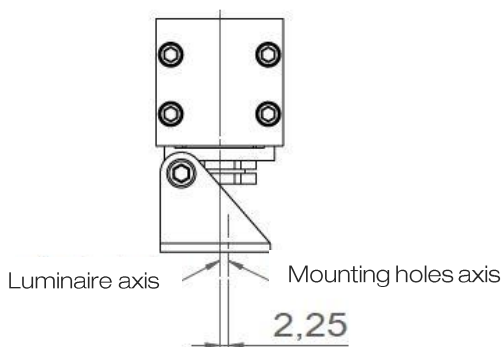

Installation principle

All the connections have to be made before powering up, otherwise the luminaires could be seriously damaged.