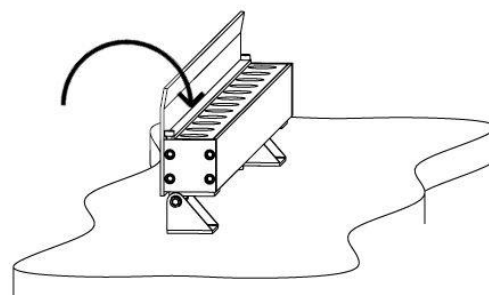

LYNE

*Waterproof & compact
linear LED light*

LYNE

Range	Linear LED light	
Description	Charcoal grey aluminium profile and end-caps (other finishing upon request) Stainless steel brackets. Glass diffuser	
Dimensions	Length : 262mm, 508mm, 754mm or 1000mm Width : 32mm Height : 30mm (61.5mm with diffuser)	
Net Weight	262mm: 0.45 kg - 508mm: 0.85 kg - 754mm: 1.24 kg - 1000mm: 1.64 kg	
LED characteristics	2700K – 3000K – 3500K – 4000K – 5000K CRI 80 or 90 (95 upon request) 3 Mac Adam steps	262mm : 6 LED 508mm : 12 LED 754mm : 18 LED 1000mm : 24 LED
Optical beam	Wall washer	
Connection	Delivered with 1m cable (more length upon request) Connection in series on external constant current driver	
Separate power supply	24VCC: chained in series version, 10m maximum (without control or dimming system) Control/dimming version: Individual external driver 350mA (DALI, 0-10V, DMX...)	
Power consumption	262mm: 6 LED - 6W - 508mm: 12 LED - 12W 754mm: 18 LED - 18W - 1000mm: 24 LED - 24W	
Use limitations	The product must be installed into a ventilated area. Any use with an ambient temperature higher than the specified ambient temperature (T_a) would lead to a more rapid mortality of the product and the withdrawal of our guarantees. The drivers, if not delivered by LOuss, must be approved before use.	
Warranty	Life span: L80B10 at 50,000 hours (80% remaining flux) at 25°C ambient temperature. 3-year parts and labour warranty. The warranty does not apply to products that have been opened, modified or repaired and does not cover the effects of a wrong connection, careless, abusive handling, overvoltage, lighting injury, as well as the normal wear of the product. All products are electrically tested and received a functional burn-in.	

All the connections have to be made before powering up, otherwise the luminaires could be seriously damaged.