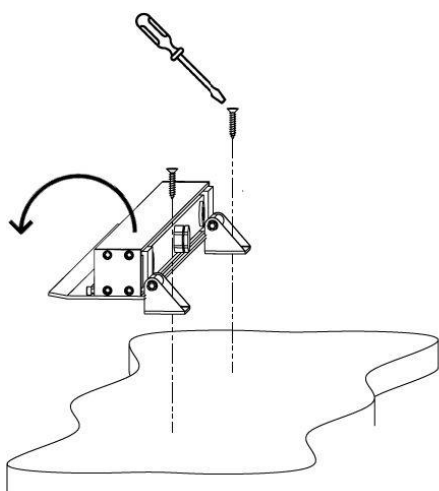

LYNE

*Waterproof & compact
linear LED light*

LYNE

Range	Linear LED light	
Description	Charcoal grey aluminium profile and end-caps (other finishing upon request) Stainless steel brackets. Glass diffuser	
Dimensions	Length : 262mm, 508mm, 754mm or 1000mm Width : 32mm Height : 30mm (61.5mm with diffuser)	
Net Weight	262mm: 0.45 kg - 508mm: 0.85 kg - 754mm: 1.24 kg - 1000mm: 1.64 kg	
LED characteristics	2700K – 3000K – 3500K – 4000K – 5000K CRI 80 or 90 (95 upon request) 3 Mac Adam steps	262mm : 6 LED 508mm : 12 LED 754mm : 18 LED 1000mm : 24 LED
Optical beam	Wall washer	
Connection	Delivered with 1m cable (more length upon request) Connection in series on external constant current driver	
Separate power supply	24VCC: chained in series version, 10m maximum (without control or dimming system) Control/dimming version: Individual external driver 350mA (DALI, 0-10V, DMX...)	
Power consumption	262mm: 6 LED - 6W - 508mm: 12 LED - 12W 754mm: 18 LED - 18W - 1000mm: 24 LED - 24W	
Use limitations	The product must be installed into a ventilated area. Any use with an ambient temperature higher than the specified ambient temperature (T_a) would lead to a more rapid mortality of the product and the withdrawal of our guarantees. The drivers, if not delivered by LOuss, must be approved before use.	
Warranty	Life span: L80B10 at 50,000 hours (80% remaining flux) at 25°C ambient temperature. 3-year parts and labour warranty. The warranty does not apply to products that have been opened, modified or repaired and does not cover the effects of a wrong connection, careless, abusive handling, overvoltage, lighting injury, as well as the normal wear of the product. All products are electrically tested and received a functional burn-in.	

All the connections have to be made before powering up, otherwise the luminaires could be seriously damaged.