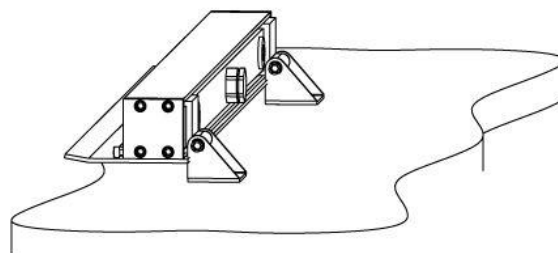

LYNE

*Waterproof & compact
linear LED light*

LYNE

Range	Linear LED light	
Description	Charcoal grey aluminium profile and end-caps (other finishing upon request) Stainless steel brackets. Glass diffuser	
Dimensions	Length : 262mm, 508mm, 754mm or 1000mm Width : 32mm Height : 30mm (61.5mm with diffuser)	
Net Weight	262mm: 0.45 kg - 508mm: 0.85 kg - 754mm: 1.24 kg - 1000mm: 1.64 kg	
LED characteristics	2700K – 3000K – 3500K – 4000K – 5000K CRI 80 or 90 (95 upon request) 3 Mac Adam steps	262mm : 6 LED 508mm : 12 LED 754mm : 18 LED 1000mm : 24 LED
Optical beam	Wall washer	
Connection	Delivered with 1m cable (more length upon request) Connection in series on external constant current driver	
Separate power supply	24VCC: chained in series version, 10m maximum (without control or dimming system) Control/dimming version: Individual external driver 350mA (DALI, 0-10V, DMX...)	
Power consumption	262mm: 6 LED - 6W - 508mm: 12 LED - 12W 754mm: 18 LED - 18W - 1000mm: 24 LED - 24W	
Use limitations	The product must be installed into a ventilated area. Any use with an ambient temperature higher than the specified ambient temperature (T_a) would lead to a more rapid mortality of the product and the withdrawal of our guarantees. The drivers, if not delivered by LOuss, must be approved before use.	
Warranty	Life span: L80B10 at 50,000 hours (80% remaining flux) at 25°C ambient temperature. 3-year parts and labour warranty. The warranty does not apply to products that have been opened, modified or repaired and does not cover the effects of a wrong connection, careless, abusive handling, overvoltage, lighting injury, as well as the normal wear of the product. All products are electrically tested and received a functional burn-in.	

All the connections have to be made before powering up, otherwise the luminaires could be seriously damaged.