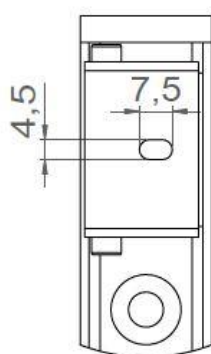

Installation principle

All the connections have to be made before powering up, otherwise the luminaires could be seriously damaged.