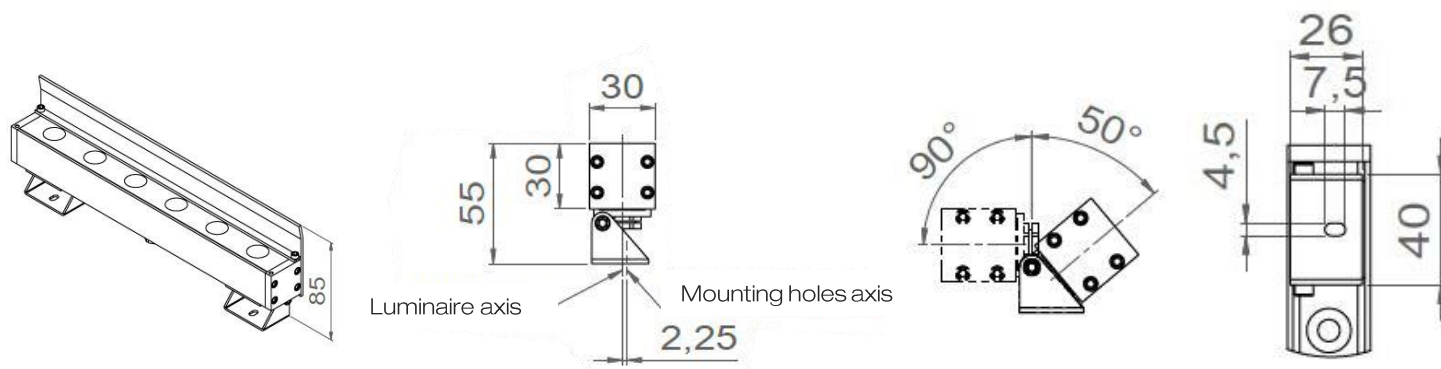

Dimensional drawing

Fixing brackets