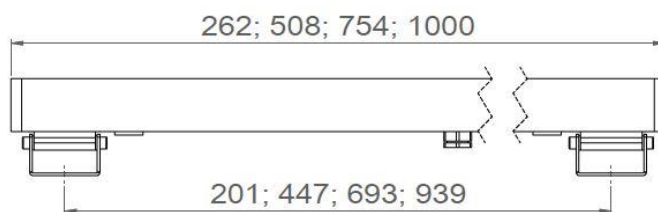

LYNE

*Waterproof & compact
linear LED light*

LYNE

Range	Linear LED light	
Description	Charcoal grey aluminium profile and end-caps (other finishing upon request) Stainless steel brackets. Glass diffuser	
Dimensions	Length : 262mm, 508mm, 754mm or 1000mm Width : 32mm Height : 30mm (61.5mm with diffuser)	
Net Weight	262mm: 0.45 kg - 508mm: 0.85 kg - 754mm: 1.24 kg - 1000mm: 1.64 kg	
LED characteristics	2700K – 3000K – 3500K – 4000K – 5000K CRI 80 or 90 (95 upon request) 3 Mac Adam steps	262mm : 6 LED 508mm : 12 LED 754mm : 18 LED 1000mm : 24 LED
Optical beam	Wall washer	
Connection	Delivered with 1m cable (more length upon request) Connection in series on external constant current driver	
Separate power supply	24VCC: chained in series version, 10m maximum (without control or dimming system) Control/dimming version: Individual external driver 350mA (DALI, 0-10V, DMX...)	
Power consumption	262mm: 6 LED - 6W - 508mm: 12 LED - 12W 754mm: 18 LED - 18W - 1000mm: 24 LED - 24W	
Use limitations	The product must be installed into a ventilated area. Any use with an ambient temperature higher than the specified ambient temperature (T_a) would lead to a more rapid mortality of the product and the withdrawal of our guarantees. The drivers, if not delivered by LOuss, must be approved before use.	
Warranty	Life span: L80B10 at 50,000 hours (80% remaining flux) at 25°C ambient temperature. 3-year parts and labour warranty. The warranty does not apply to products that have been opened, modified or repaired and does not cover the effects of a wrong connection, careless, abusive handling, overvoltage, lighting injury, as well as the normal wear of the product. All products are electrically tested and received a functional burn-in.	