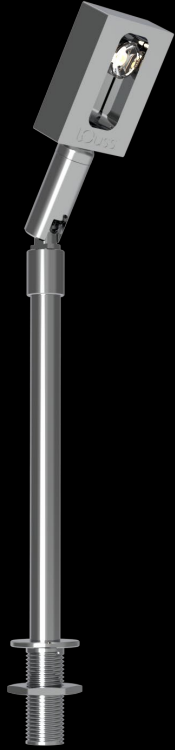

Wouss

Lighting Emotion

LINGO

The svelte and elegant luminaire

LINGO

Range	Accent decorative luminaire
Description	Mirror finish or gold metal finish body
Dimensions	Adjustable head: 35x26mm Rod length: 100mm, 200mm or 333mm. Diameter: 8mm
Net weight	0.125 kg
LED characteristics	1 LED: 3000K – 4000K (other LED colours upon request)
Optical beam	15° - 25° - 40° - 80° (other optical beams upon request)
Connection	Delivered with 0.5m standard cable (other length upon request) Individual connection or connection in series on external constant current driver
Separate power supply	500mA max
LED power	1.2W : 350mA 1.8W : 500mA
Use limitations	The product must be installed into a ventilated area. Any use with an ambient temperature higher than the specified ambient temperature (Ta) would lead to a more rapid mortality of the product and the withdrawal of our guarantees. The drivers, if not delivered by LOuss, must be approved before use.
Warranty	Life span: L80B10 at 50,000 hours (80% remaining flux) at 25°C ambient temperature. 3-year parts and labour warranty. The warranty does not apply to products that have been opened, modified or repaired and does not cover the effects of a wrong connection, careless, abusive handling, overvoltage, lighting injury, as well as the normal wear of the product. All products are electrically tested and received a functional burn-in.