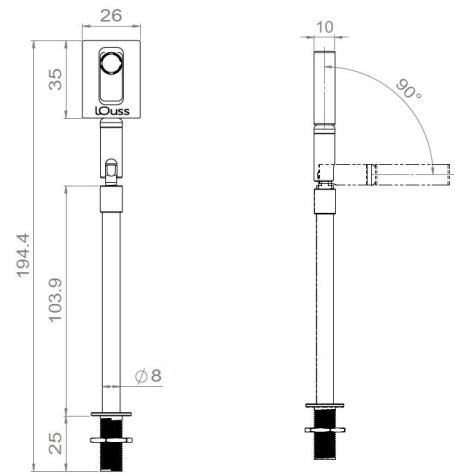

Wouss

Lighting Emotion

LINGO

The svelte and elegant luminaire

LINGO

Range	Accent decorative luminaire
Description	Mirror finish or gold metal finish body
Dimensions	Adjustable head: 35x26mm Rod length: 100mm, 200mm or 333mm. Diameter: 8mm
Net weight	0.125 kg
LED characteristics	1 LED: 3000K – 4000K (other LED colours upon request)
Optical beam	15° - 25° - 40° - 80° (other optical beams upon request)
Connection	Delivered with 0.5m standard cable (other length upon request) Individual connection or connection in series on external constant current driver
Separate power supply	500mA max
LED power	1.2W : 350mA 1.8W : 500mA
Use limitations	The product must be installed into a ventilated area. Any use with an ambient temperature higher than the specified ambient temperature (Ta) would lead to a more rapid mortality of the product and the withdrawal of our guarantees. The drivers, if not delivered by LOuss, must be approved before use.
Warranty	Life span: L80B10 at 50,000 hours (80% remaining flux) at 25°C ambient temperature. 3-year parts and labour warranty. The warranty does not apply to products that have been opened, modified or repaired and does not cover the effects of a wrong connection, careless, abusive handling, overvoltage, lighting injury, as well as the normal wear of the product. All products are electrically tested and received a functional burn-in.