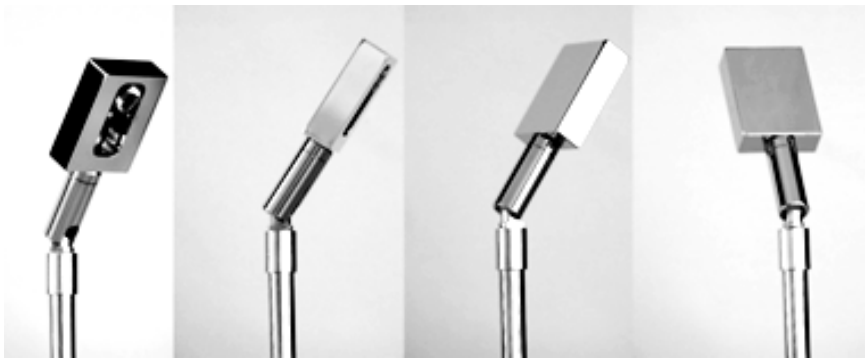

Wouss

Lighting Emotion

LINGO

The svelte and elegant luminaire

LINGO

Range	Accent decorative luminaire
Description	Mirror finish or gold metal finish body
Dimensions	Adjustable head: 35x26mm Rod length: 100mm, 200mm or 333mm. Diameter: 8mm
Net weight	0.125 kg
LED characteristics	1 LED: 3000K – 4000K (other LED colours upon request)
Optical beam	15° - 25° - 40° - 80° (other optical beams upon request)
Connection	Delivered with 0.5m standard cable (other length upon request) Individual connection or connection in series on external constant current driver
Separate power supply	500mA max
LED power	1.2W : 350mA 1.8W : 500mA
Use limitations	The product must be installed into a ventilated area. Any use with an ambient temperature higher than the specified ambient temperature (Ta) would lead to a more rapid mortality of the product and the withdrawal of our guarantees. The drivers, if not delivered by LOuss, must be approved before use.
Warranty	Life span: L80B10 at 50,000 hours (80% remaining flux) at 25°C ambient temperature. 3-year parts and labour warranty. The warranty does not apply to products that have been opened, modified or repaired and does not cover the effects of a wrong connection, careless, abusive handling, overvoltage, lighting injury, as well as the normal wear of the product. All products are electrically tested and received a functional burn-in.