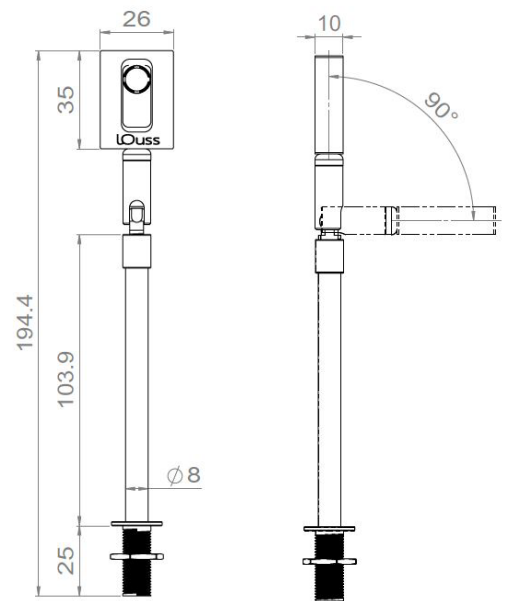

LOUSS

Lighting Emotion

LINGO

The svelte and elegant luminaire

LINGO

Range	Accent decorative lighting
Description	Sober and elegant adjustable LED luminaire on a rod, dedicated to precision lighting and highlighting of showcases
Finish	Mirror or gold metal finish
Dimensions	Adjustable head : 35mm x 26mm Rod length : 100mm, 200mm or 333mm Rod diameter : 8mm
Net weight	0.125 kg
LED characteristics	1 LED : 2700K – 3000K – 4000K (other upon request)
Optical beam	15° - 25° - 40° - 80° (other upon request)
Connection	Supplied with 0.5m cable (more length upon request) Individual or connection in series on external constant current driver
Separate power supply	External constant current driver 500mA max. For the US & Canada, use a UL class 2 driver
LED power	350mA – 1.2W 500mA – 1.8W
Use limitations	The product must be installed into a ventilated area Any use with an ambient temperature higher than the specified ambient temperature (Ta) would lead to a more rapid mortality of the product and the withdrawal of our guarantees The drivers, if not delivered by LOuss, must be approved before use
Warranty	Life span: L80B10 at 50,000 hours (80% remaining flux) at 25°C ambient temperature. 3-year parts and labour warranty The warranty does not apply to products that have been opened, modified or repaired and does not cover the effects of a wrong connection, careless, abusive handling, overvoltage, lighting injury, as well as the normal wear of the product All products are electrically tested and received a functional burn-in