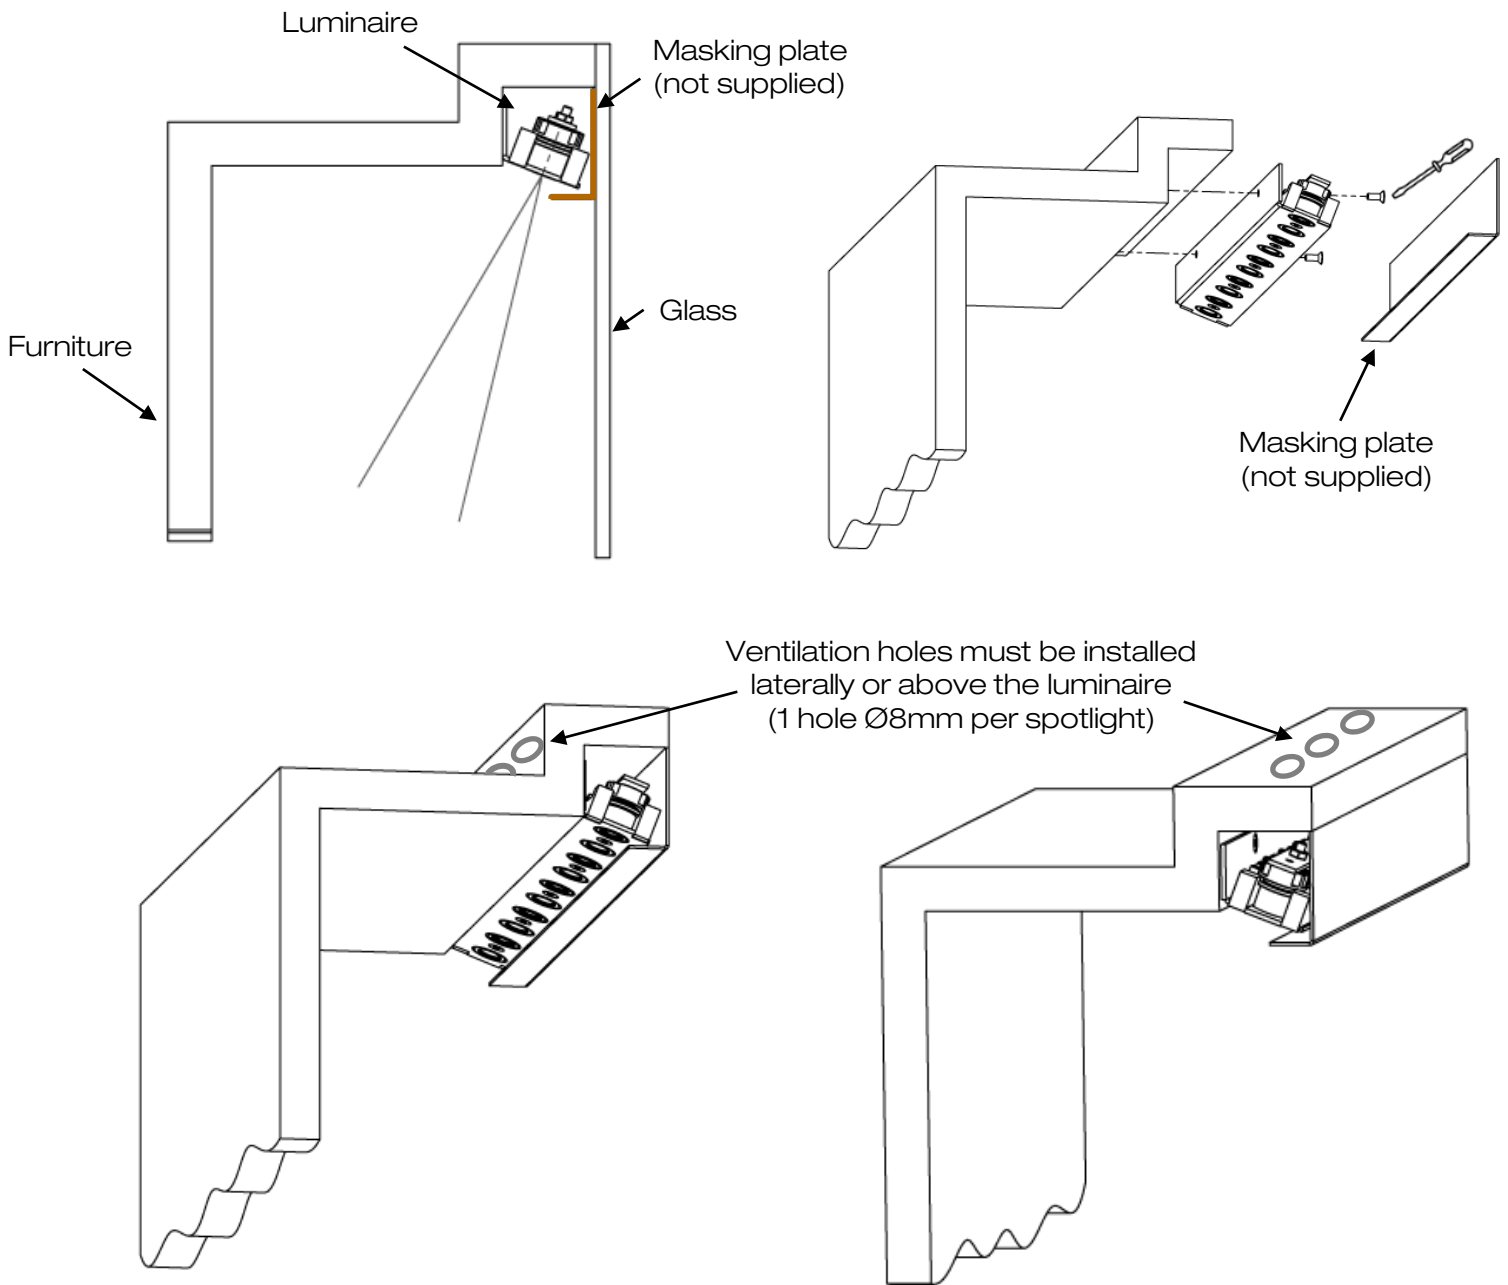

All the connections have to be made before powering up, otherwise the luminaires could be seriously damaged.