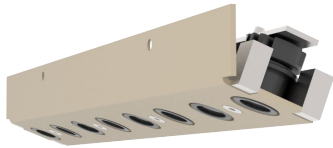

IBRIDE • 6 SPOTLIGHTS