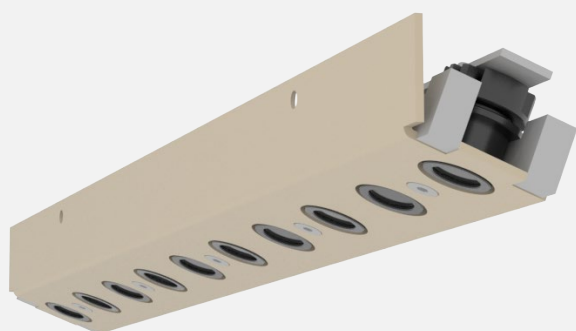

6 Spotlights

8 Spotlights

10 Spotlights

IBRIDE

IBRIDE • 6 Spotlights • 8 Spotlights • 10 Spotlights

Range	Linear luminaire for accent lighting		
Description	Set of 6, 8 or 10 miniature spotlights fixed in 2° oriented opening and a metallic mount oriented at 21°		
Finish	Spotlights : Black anodized matt finish Mount : Painted in RAL 1013 matt finish (other upon request)		
Dimensions	6 Spotlights	8 Spotlights	10 Spotlights
	Length : 174mm	Length : 232mm	Length : 290mm
	Width : 30mm	Width : 30mm	Width : 30mm
	Height : 30mm	Height : 30mm	Height : 30mm
	Spotlight diameter : 14mm	Spotlight diameter : 14mm	Spotlight diameter : 14mm
Net weight	0.15 kg	0.19 kg	0.23 kg
LED characteristics	2700K – 3000K – 3500K – 4000K (other upon request) MacAdam ellipse : 3 SDCM CRI92 R9>80		
Optical beams	16° - 20° - 40° - 65° - 17°x49°		
Connection	Supplied with 0.5m cable (more length upon request)		
Separate power supply	700mA max. external constant current driver For the US & Canada use a UL class 2 driver		
LED power	6 LEDs – 12W max. 8 LEDs – 16W max. 10 LEDs – 20W max.		
Use limitations	The product must be installed into a ventilated area Any use with an ambient temperature higher than the specified ambient temperature (Ta) would lead to a more rapid mortality of the product and the withdrawal of our guarantees The drivers, if not delivered by LOuss, must be approved before use		
Warranty	Life span: L80B10 at 50,000 hours (80% remaining flux) at 25°C ambient temperature 3-year parts and labor warranty The warranty does not apply to products that have been opened, modified or repaired and does not cover the effects of a wrong connection, careless, abusive handling, overvoltage, lighting injury, as well as the normal wear of the product All products are electrically tested and received a functional burn-in		