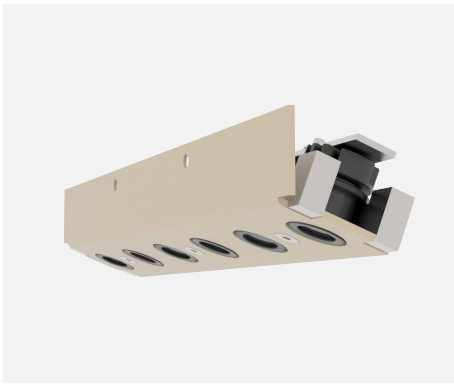

6 Spotlights

8 Spotlights

10 Spotlights

IBRIDE

IBRIDE • 6 Spotlights • 8 Spotlights • 10 Spotlights

Range	Linear luminaire for accent lighting		
Description	Set of 6, 8 or 10 miniature spotlights fixed in 2° oriented opening and a metallic mount oriented at 21°		
Finish	Spotlights : Black anodized matt finish Mount : Painted in RAL 1013 matt finish (other upon request)		
Dimensions	6 Spotlights	8 Spotlights	10 Spotlights
	Length : 174mm	Length : 232mm	Length : 290mm
	Width : 30mm	Width : 30mm	Width : 30mm
	Height : 30mm	Height : 30mm	Height : 30mm
	Spotlight diameter : 14mm	Spotlight diameter : 14mm	Spotlight diameter : 14mm
Net weight	0.15 kg	0.19 kg	0.23 kg
LED characteristics	2700K – 3000K – 3500K – 4000K (other upon request) MacAdam ellipse : 3 SDCM CRI92 R9>80		
Optical beams	16° - 20° - 40° - 65° - 17°x49°		
Connection	Supplied with 0.5m cable (more length upon request)		
Separate power supply	700mA max. external constant current driver For the US & Canada use a UL class 2 driver		
LED power	6 LEDs – 12W max. 8 LEDs – 16W max. 10 LEDs – 20W max.		
Use limitations	The product must be installed into a ventilated area Any use with an ambient temperature higher than the specified ambient temperature (Ta) would lead to a more rapid mortality of the product and the withdrawal of our guarantees The drivers, if not delivered by LOuss, must be approved before use		
Warranty	Life span: L80B10 at 50,000 hours (80% remaining flux) at 25°C ambient temperature 3-year parts and labor warranty The warranty does not apply to products that have been opened, modified or repaired and does not cover the effects of a wrong connection, careless, abusive handling, overvoltage, lighting injury, as well as the normal wear of the product All products are electrically tested and received a functional burn-in		