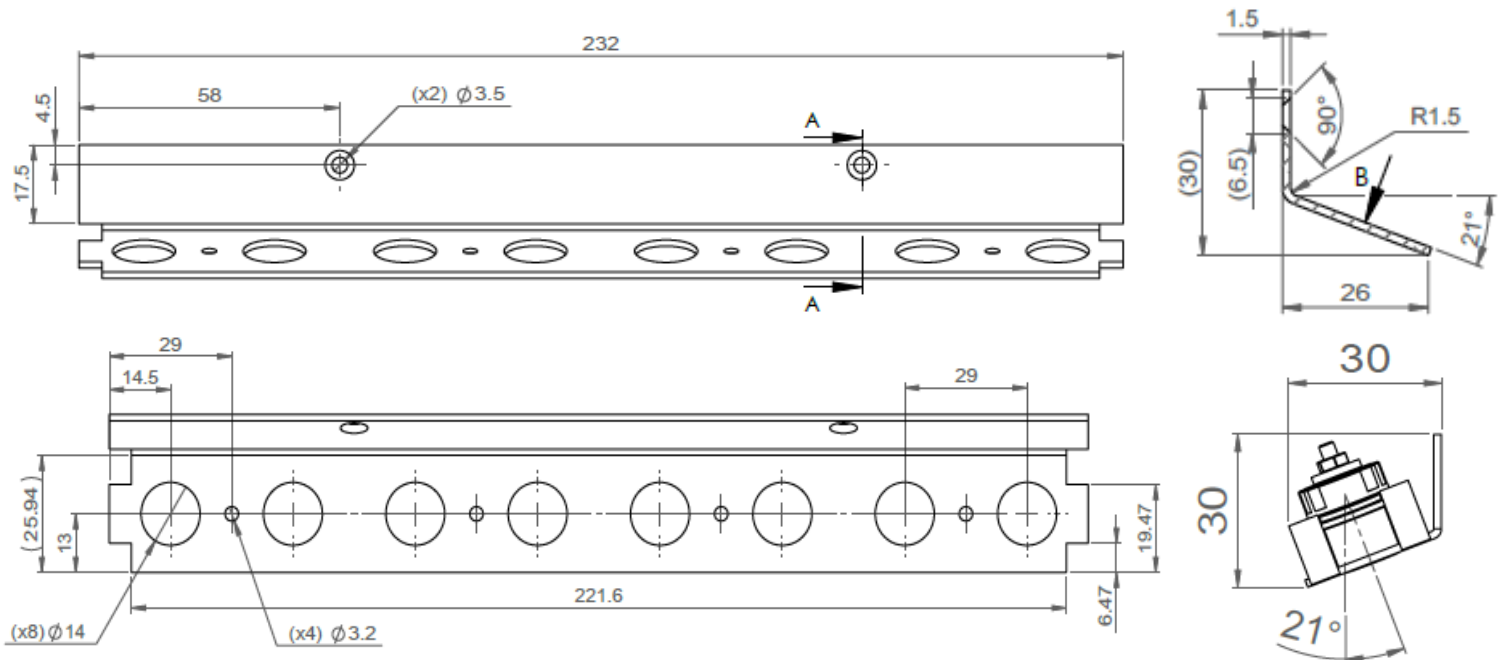

IBRIDE • 8 SPOTLIGHTS

All the connections have to be made before powering up,
otherwise the luminaires could be seriously damaged.

LOUSS

Creation : 2022.11.21 / Last update : 2025.07.25

3/5

BEST SAS, Capital 200 000€
RCS Dijon B 408 483 485
TVA/VAT n° : FR94 408 483 485
APE 2612Z

Tel. : +33 380 48 65 68
contact@louss.fr
www.louss.fr
Best & LOUSS

Siège social / Head Office
PA Les Terres d'Or
Route de Saint Philibert
21220 Gevrey Chambertin - FRANCE