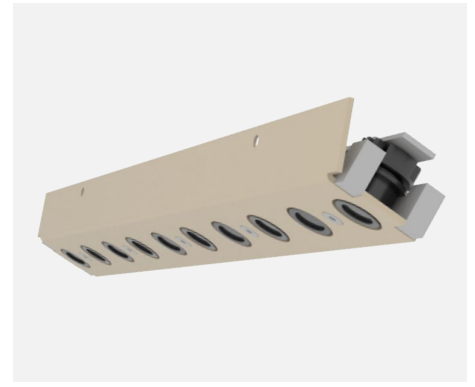

IBRIDE • 6 Spotlights • 8 Spotlights • 10 Spotlights