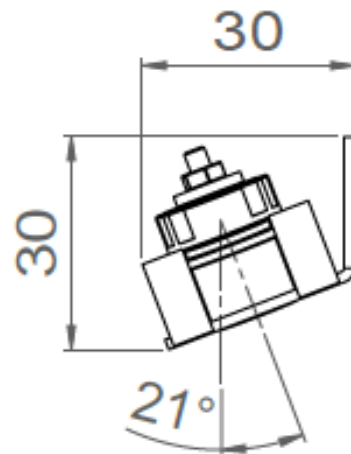

IBRIDE • 10 SPOTLIGHTS

All the connections have to be made before powering up,
otherwise the luminaires could be seriously damaged.

LOUSS

Creation : 2022.11.21 / Last update : 2025.07.25

4/5

BEST SAS, Capital 200 000€
RCS Dijon B 408 483 485
TVA/VAT n° : FR94 408 483 485
APE 2612Z

Tel. : +33 380 48 65 68
contact@louss.fr
www.louss.fr
Best & LOUSS

Siège social / Head Office
PA Les Terres d'Or
Route de Saint Philibert
21220 Gevrey Chambertin - FRANCE