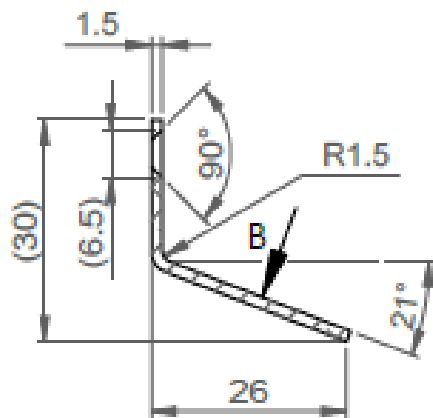

IBRIDE • 10 SPOTLIGHTS

All the connections have to be made before powering up,
otherwise the luminaires could be seriously damaged.

LOUSS

Creation : 2022.11.21 / Last update : 2025.07.25

4/5

BEST SAS, Capital 200 000€
RCS Dijon B 408 483 485
TVA/VAT n° : FR94 408 483 485
APE 2612Z

Tel. : +33 380 48 65 68
contact@louss.fr
www.louss.fr
Best & LOUSS

Siège social / Head Office
PA Les Terres d'Or
Route de Saint Philibert
21220 Gevrey Chambertin - FRANCE