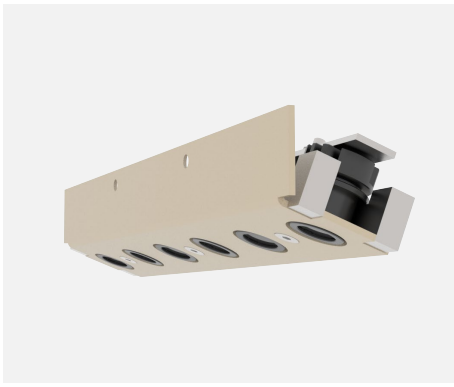

IBRIDE • 6 Spotlights • 8 Spotlights • 10 Spotlights