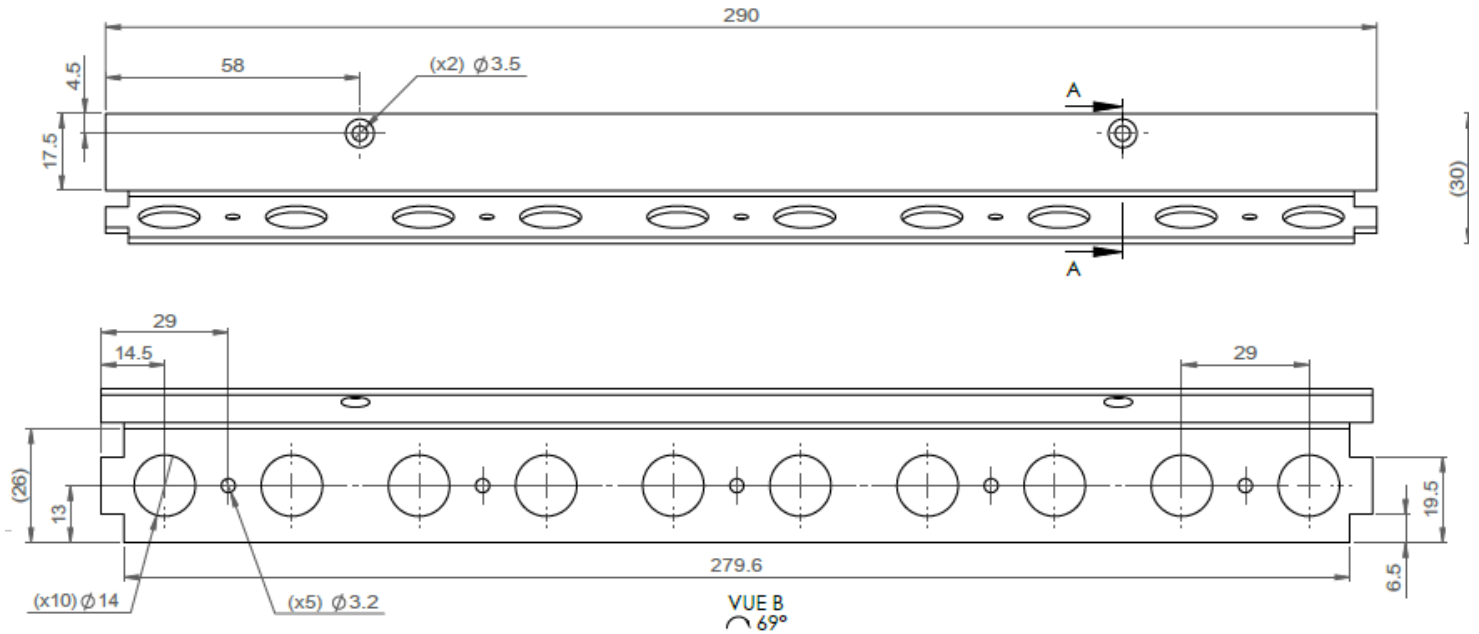

IBRIDE • 10 SPOTLIGHTS

All the connections have to be made before powering up,
otherwise the luminaires could be seriously damaged.

LOUSS

Creation : 2022.11.21 / Last update : 2025.07.25

4/5

BEST SAS, Capital 200 000€
RCS Dijon B 408 483 485
TVA/VAT n° : FR94 408 483 485
APE 2612Z

Tel. : +33 380 48 65 68
contact@louss.fr
www.louss.fr
Best & LOUSS

Siège social / Head Office
PA Les Terres d'Or
Route de Saint Philibert
21220 Gevrey Chambertin - FRANCE