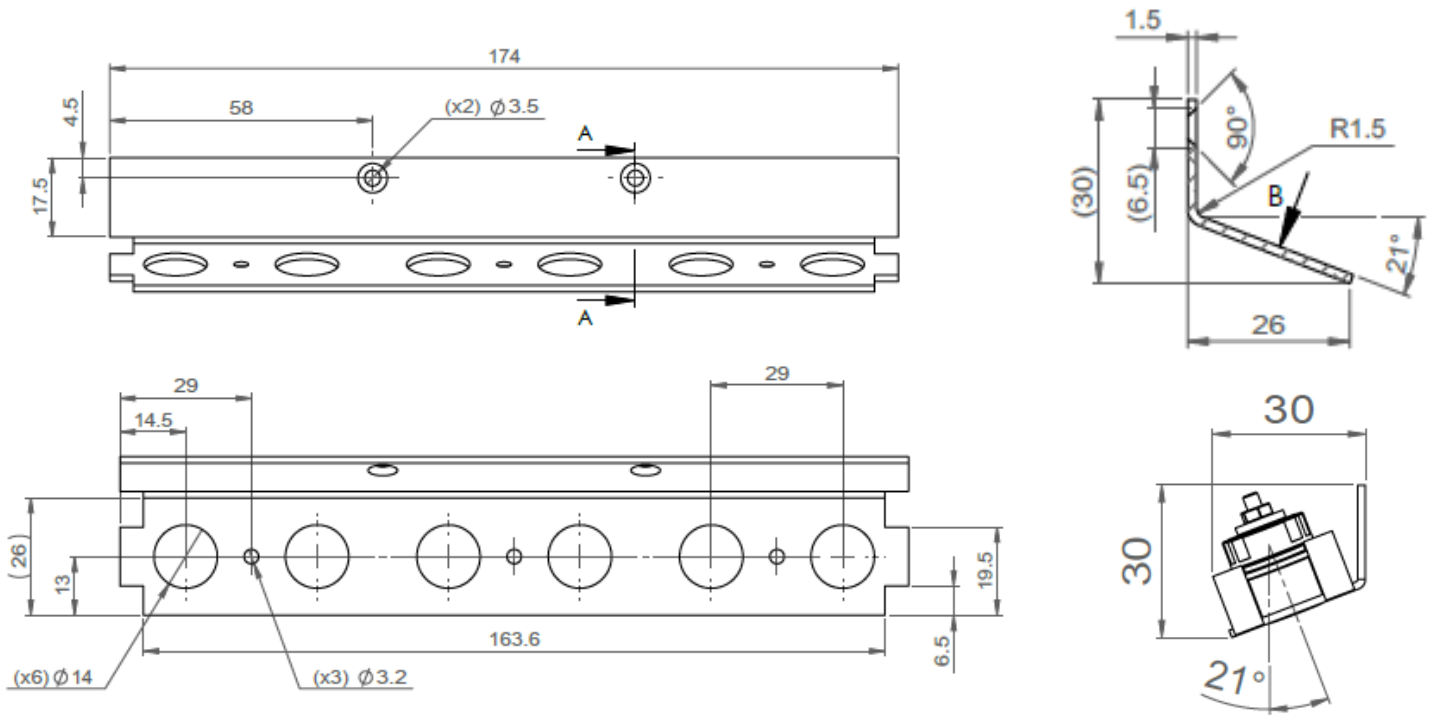

IBRIDE • 6 SPOTLIGHTS