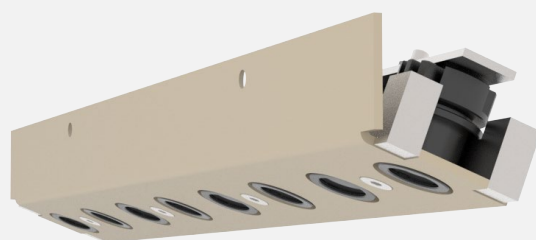

6 Spotlights

8 Spotlights

10 Spotlights

IBRIDE

IBRIDE • 6 Spotlights • 8 Spotlights • 10 Spotlights

Range	Linear luminaire for accent lighting		
Description	Set of 6, 8 or 10 miniature spotlights fixed in 2° oriented opening and a metallic mount oriented at 21°		
Finish	Spotlights : Black anodized matt finish Mount : Painted in RAL 1013 matt finish (other upon request)		
Dimensions	6 Spotlights	8 Spotlights	10 Spotlights
	Length : 174mm	Length : 232mm	Length : 290mm
	Width : 30mm	Width : 30mm	Width : 30mm
	Height : 30mm	Height : 30mm	Height : 30mm
	Spotlight diameter : 14mm	Spotlight diameter : 14mm	Spotlight diameter : 14mm
Net weight	0.15 kg	0.19 kg	0.23 kg
LED characteristics	2700K – 3000K – 3500K – 4000K (other upon request) MacAdam ellipse : 3 SDCM CRI92 R9>80		
Optical beams	16° - 20° - 40° - 65° - 17°x49°		
Connection	Supplied with 0.5m cable (more length upon request)		
Separate power supply	700mA max. external constant current driver For the US & Canada use a UL class 2 driver		
LED power	6 LEDs – 12W max. 8 LEDs – 16W max. 10 LEDs – 20W max.		
Use limitations	The product must be installed into a ventilated area Any use with an ambient temperature higher than the specified ambient temperature (Ta) would lead to a more rapid mortality of the product and the withdrawal of our guarantees The drivers, if not delivered by LOuss, must be approved before use		
Warranty	Life span: L80B10 at 50,000 hours (80% remaining flux) at 25°C ambient temperature 3-year parts and labor warranty The warranty does not apply to products that have been opened, modified or repaired and does not cover the effects of a wrong connection, careless, abusive handling, overvoltage, lighting injury, as well as the normal wear of the product All products are electrically tested and received a functional burn-in		