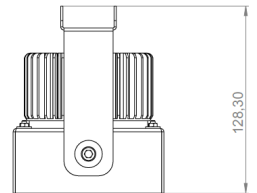

Tel. : +33 380 48 65 68
contact@louss.fr
www.louss.fr
Best group

Siège social / Head Office
PA Les Terres d'Or
Route de Saint Phillibert
21220 Gevrey Chambertin - FRANCE

COMEDIA S1

Dimensions	600x100x95mm
Net Weight	2.5 kg
LED characteristics	8 COB LED: 2700K – 3000K – 3500K - 4000K IRC > 90 (IRC95 upon request) Output light flux up to 10,500 lumen
Optical beam	15°-20°- 25°- 30°-35°
Connection	Delivered with 1m standard cable (more length upon request)
Separated power supply	From 70W to 120W external constant current driver Optional: 0-10V dimmable driver, PWM, or DALI drivers
Power consumption	LED output: from 60W to 120W max.