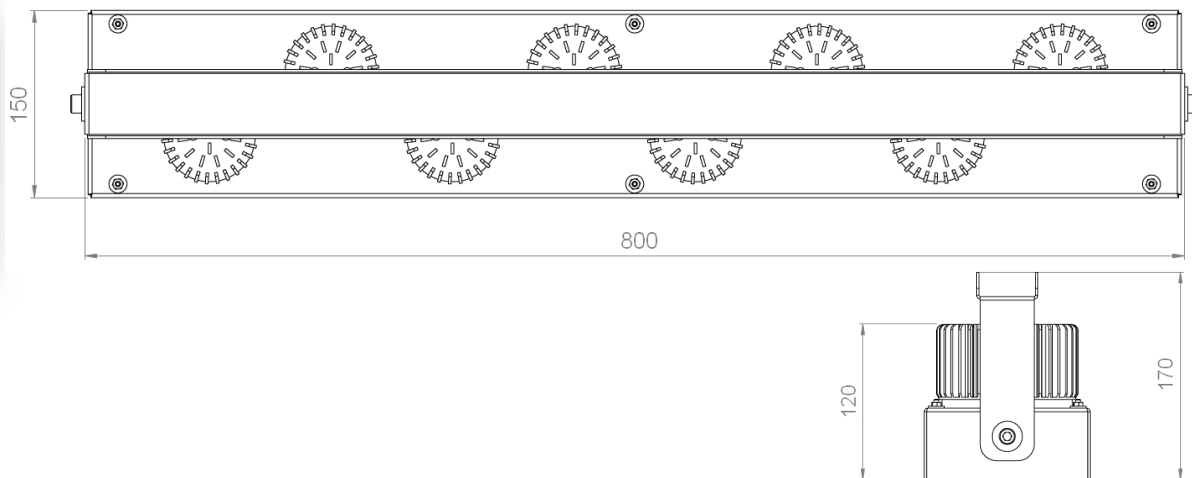

Tel. : +33 380 48 65 68
contact@louss.fr
www.louss.fr
Best group

Siège social / Head Office
PA Les Terres d'Or
Route de Saint Phillibert
21220 Gevrey Chambertin - FRANCE

COMEDIA S1

Dimensions	600x100x95mm
Net Weight	2.5 kg
LED characteristics	8 COB LED: 2700K – 3000K – 3500K - 4000K IRC > 90 (IRC95 upon request) Output light flux up to 10,500 lumen
Optical beam	15°-20°- 25°- 30°-35°
Connection	Delivered with 1m standard cable (more length upon request)
Separated power supply	From 70W to 120W external constant current driver Optional: 0-10V dimmable driver, PWM, or DALI drivers
Power consumption	LED output: from 60W to 120W max.

Tel. : +33 380 48 65 68
contact@louss.fr
www.louss.fr
Best group

Siège social / Head Office
PA Les Terres d'Or
Route de Saint Philibert
21220 Gevrey Chambertin - FRANCE

COMEDIA S2

Dimensions	800x150x120mm
Net Weight	2.5 kg
LED characteristics	4 COB LED: 2700K – 3000K – 3500K - 4000K IRC > 90 (IRC95 upon request) Output light flux up to 18,000 lumen
Optical beam	45° - 60° - 70° - 90°
Connection	Delivered with 1m standard cable (more length upon request)
Separated power supply	From 120W to 200W external constant current driver Optional: 0-10V dimmable driver, PWM, or DALI drivers
Power consumption	LED output: from 100W to 170W max.