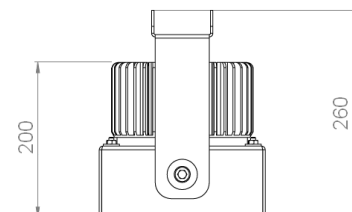

Tel. : +33 380 48 65 68
contact@louss.fr
www.louss.fr
Best group

Siège social / Head Office
PA Les Terres d'Or
Route de Saint Philibert
21220 Gevrey Chambertin - FRANCE

COMEDIA S2

Dimensions	800x150x120mm
Net Weight	2.5 kg
LED characteristics	4 COB LED: 2700K – 3000K – 3500K - 4000K IRC > 90 (IRC95 upon request) Output light flux up to 18,000 lumen
Optical beam	45° - 60° - 70° - 90°
Connection	Delivered with 1m standard cable (more length upon request)
Separated power supply	From 120W to 200W external constant current driver Optional: 0-10V dimmable driver, PWM, or DALI drivers
Power consumption	LED output: from 100W to 170W max.

Tel. : +33 380 48 65 68
contact@louss.fr
www.louss.fr
Best group

Siège social / Head Office
PA Les Terres d'Or
Route de Saint Philibert
21220 Gevrey Chambertin - FRANCE

COMEDIA S3

Dimensions	1200x200x200mm Hauteur avec lyre: 260mm
Net weight	2.5 kg
LED characteristics	4 COB LED: 2700K – 3000K – 3500K - 4000K IRC 80 - 90 (IRC95 upon request) Output light flux up to 24,000 lumen
Optical beam	90° - 150° Optiques silicone qui assurent la protection de la LED (eau poussière)
Connection	Delivered with 1m standard cable (more length upon request)
Separated power supply	From 200W to 300W external constant current driver Optional: 0-10V dimmable driver, PWM, or DALI drivers
Power consumption	LED output: from 170W to 250W max.