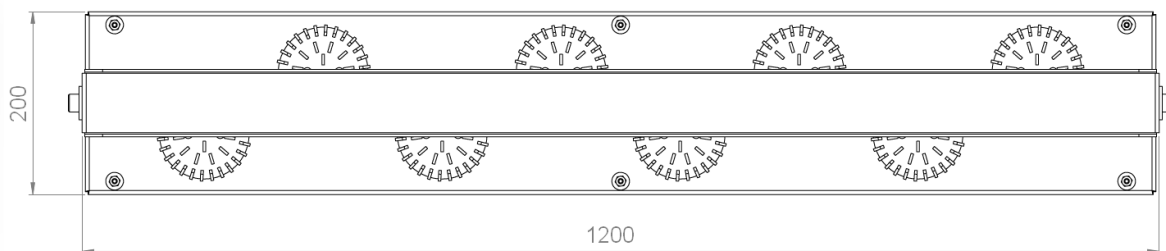

Tel. : +33 380 48 65 68
contact@louss.fr
www.louss.fr
Best group

Siège social / Head Office
PA Les Terres d'Or
Route de Saint Philibert
21220 Gevrey Chambertin - FRANCE

COMEDIA S2

Dimensions	800x150x120mm
Net Weight	2.5 kg
LED characteristics	4 COB LED: 2700K – 3000K – 3500K - 4000K IRC > 90 (IRC95 upon request) Output light flux up to 18,000 lumen
Optical beam	45° - 60° - 70° - 90°
Connection	Delivered with 1m standard cable (more length upon request)
Separated power supply	From 120W to 200W external constant current driver Optional: 0-10V dimmable driver, PWM, or DALI drivers
Power consumption	LED output: from 100W to 170W max.

Tel. : +33 380 48 65 68
contact@louss.fr
www.louss.fr
Best group

Siège social / Head Office
PA Les Terres d'Or
Route de Saint Philibert
21220 Gevrey Chambertin - FRANCE

COMEDIA S3

Dimensions	1200x200x200mm Hauteur avec lyre: 260mm
Net weight	2.5 kg
LED characteristics	4 COB LED: 2700K – 3000K – 3500K - 4000K IRC 80 - 90 (IRC95 upon request) Output light flux up to 24,000 lumen
Optical beam	90° - 150° Optiques silicone qui assurent la protection de la LED (eau poussière)
Connection	Delivered with 1m standard cable (more length upon request)
Separated power supply	From 200W to 300W external constant current driver Optional: 0-10V dimmable driver, PWM, or DALI drivers
Power consumption	LED output: from 170W to 250W max.