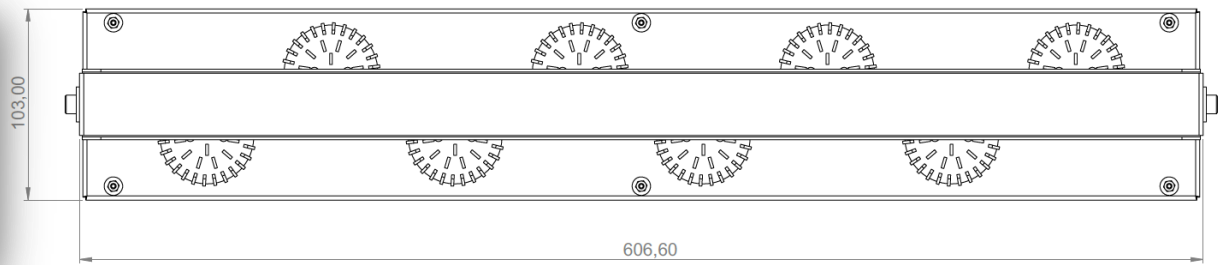

Wouss

Lighting Emotion

COMEDIA

COMEDIA

Common characteristics

Range	Powerful floodlighting
Description	Front face in transparent polycarbonate Back case in black painted aluminium Hanging or adjustable recessed mountings on back case
Connection	Delivered with 1m standard cable (more length upon request)
Use limitations	The product must be installed into a ventilated area. Any use with an ambient temperature higher than the specified ambient temperature (T_a) would lead to a more rapid mortality of the product and the withdrawal of our guarantees. The drivers, if not delivered by LOuss, must be approved before use.
Warranty	Life span: L80B10 at 50,000 hours (80% remaining flux) at 25°C ambient temperature. 3-year parts and labour warranty. The warranty does not apply to products that have been opened, modified or repaired and does not cover the effects of a wrong connection, careless, abusive handling, overvoltage, lighting injury, as well as the normal wear of the product. All products are electrically tested and received a functional burn-in.

Tel. : +33 380 48 65 68
contact@louss.fr
www.louss.fr
Best group

Siège social / Head Office
PA Les Terres d'Or
Route de Saint Phillibert
21220 Gevrey Chambertin - FRANCE

COMEDIA S1

Dimensions	600x100x95mm
Net Weight	2.5 kg
LED characteristics	8 COB LED: 2700K – 3000K – 3500K - 4000K IRC > 90 (IRC95 upon request) Output light flux up to 10,500 lumen
Optical beam	15°-20°- 25°- 30°-35°
Connection	Delivered with 1m standard cable (more length upon request)
Separated power supply	From 70W to 120W external constant current driver Optional: 0-10V dimmable driver, PWM, or DALI drivers
Power consumption	LED output: from 60W to 120W max.