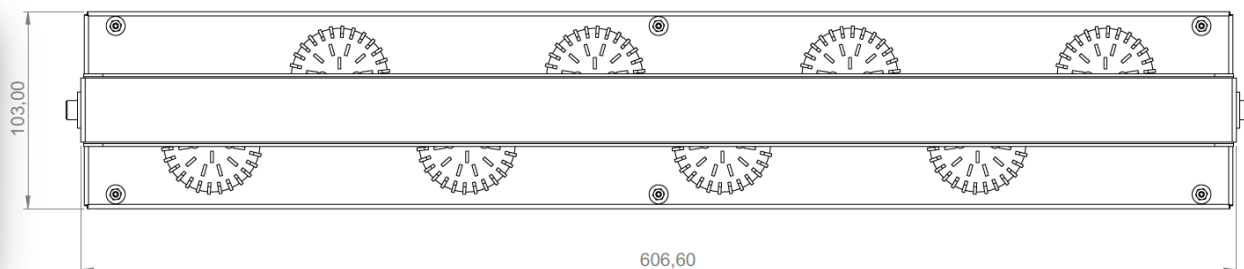

Wouss

Lighting Emotion

COMEDIA

COMEDIA

Common characteristics

Range	Powerful floodlighting
Description	Front face in transparent polycarbonate Back case in black painted aluminium Hanging or adjustable recessed mountings on back case
Connection	Delivered with 1m standard cable (more length upon request)
Use limitations	The product must be installed into a ventilated area. Any use with an ambient temperature higher than the specified ambient temperature (T_a) would lead to a more rapid mortality of the product and the withdrawal of our guarantees. The drivers, if not delivered by LOuss, must be approved before use.
Warranty	Life span: L80B10 at 50,000 hours (80% remaining flux) at 25°C ambient temperature. 3-year parts and labour warranty. The warranty does not apply to products that have been opened, modified or repaired and does not cover the effects of a wrong connection, careless, abusive handling, overvoltage, lighting injury, as well as the normal wear of the product. All products are electrically tested and received a functional burn-in.

Tel. : +33 380 48 65 68
contact@louss.fr
www.louss.fr
Best group

Siège social / Head Office
PA Les Terres d'Or
Route de Saint Phillibert
21220 Gevrey Chambertin - FRANCE

COMEDIA S1

Dimensions	600x100x95mm
Net Weight	2.5 kg
LED characteristics	8 COB LED: 2700K – 3000K – 3500K - 4000K IRC > 90 (IRC95 upon request) Output light flux up to 10,500 lumen
Optical beam	15°-20°- 25°- 30°-35°
Connection	Delivered with 1m standard cable (more length upon request)
Separated power supply	From 70W to 120W external constant current driver Optional: 0-10V dimmable driver, PWM, or DALI drivers
Power consumption	LED output: from 60W to 120W max.