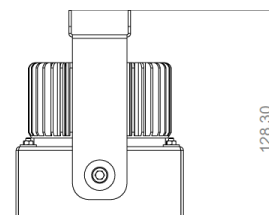

Wouss

Lighting Emotion

COMEDIA

COMEDIA

Common characteristics

Range	Powerful floodlighting
Description	Front face in transparent polycarbonate Back case in black painted aluminium Hanging or adjustable recessed mountings on back case
Connection	Delivered with 1m standard cable (more length upon request)
Use limitations	The product must be installed into a ventilated area. Any use with an ambient temperature higher than the specified ambient temperature (T_a) would lead to a more rapid mortality of the product and the withdrawal of our guarantees. The drivers, if not delivered by LOuss, must be approved before use.
Warranty	Life span: L80B10 at 50,000 hours (80% remaining flux) at 25°C ambient temperature. 3-year parts and labour warranty. The warranty does not apply to products that have been opened, modified or repaired and does not cover the effects of a wrong connection, careless, abusive handling, overvoltage, lighting injury, as well as the normal wear of the product. All products are electrically tested and received a functional burn-in.

Tel. : +33 380 48 65 68
contact@louss.fr
www.louss.fr
Best group

Siège social / Head Office
PA Les Terres d'Or
Route de Saint Phillibert
21220 Gevrey Chambertin - FRANCE

COMEDIA S1

Dimensions	600x100x95mm
Net Weight	2.5 kg
LED characteristics	8 COB LED: 2700K – 3000K – 3500K - 4000K IRC > 90 (IRC95 upon request) Output light flux up to 10,500 lumen
Optical beam	15°-20°- 25°- 30°-35°
Connection	Delivered with 1m standard cable (more length upon request)
Separated power supply	From 70W to 120W external constant current driver Optional: 0-10V dimmable driver, PWM, or DALI drivers
Power consumption	LED output: from 60W to 120W max.