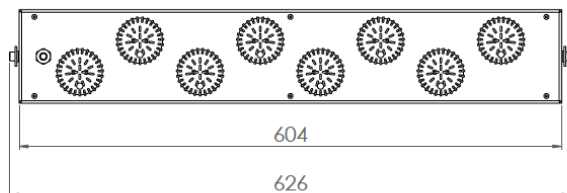

LOUSS

Lighting Emotion

COMEDIA

COMEDIA

Common characteristics

Range	Powerful floodlighting
Description	Front face in transparent polycarbonate Back case in black painted aluminium Hanging or adjustable recessed mountings on back case
Connection	Delivered with 1m standard cable (more length upon request)
Use limitations	The product must be installed into a ventilated area. Any use with an ambient temperature higher than the specified ambient temperature (Ta) would lead to a more rapid mortality of the product and the withdrawal of our guarantees. The drivers, if not delivered by LOuss, must be approved before use.
Warranty	Life span: L80B10 at 50,000 hours (80% remaining flux) at 25°C ambient temperature. 3-year parts and labour warranty. The warranty does not apply to products that have been opened, modified or repaired and does not cover the effects of a wrong connection, careless, abusive handling, overvoltage, lighting injury, as well as the normal wear of the product. All products are electrically tested and received a functional burn-in.

Tel. : +33 380 48 65 68
contact@louss.fr
www.louss.fr
Best group

Siège social / Head Office
PA Les Terres d'Or
Route de Saint Philibert
21220 Gevrey Chambertin - FRANCE

COMEDIA S1

Dimensions	600x100x95mm
Net Weight	2.5 kg
LED characteristics	8 COB LED: 2700K – 3000K – 3500K - 4000K CRI > 90 (CRI95 upon request) Output light flux up to 10,500 lumen
Optical beam	15°-20°- 25°- 30°-35°
Connection	Delivered with 1m standard cable (more length upon request)
Separated power supply	From 70W to 120W external constant current driver Optional: 0-10V dimmable driver, PWM, or DALI drivers
Power consumption	LED output: from 60W to 120W max.