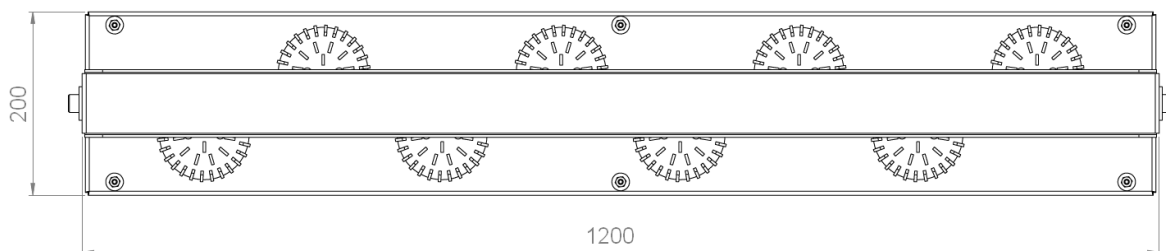

Tel. : +33 380 48 65 68
contact@louss.fr
www.louss.fr
Best group

Siège social / Head Office
PA Les Terres d'Or
Route de Saint Philibert
21220 Gevrey Chambertin - FRANCE

COMEDIA S2

Dimensions	800x150x120mm
Net Weight	2.5 kg
LED characteristics	4 COB LED: 2700K – 3000K – 3500K - 4000K CRI > 90 (CRI95 upon request) Output light flux up to 18,000 lumen
Optical beam	45°- 60°- 70° - 90°
Connection	Delivered with 1m standard cable (more length upon request)
Separated power supply	From 120W to 200W external constant current driver Optional: 0-10V dimmable driver, PWM, or DALI drivers
Power consumption	LED output: from 100W to 170W max.

Tel. : +33 380 48 65 68
contact@louss.fr
www.louss.fr
Best group

Siège social / Head Office
PA Les Terres d'Or
Route de Saint Philibert
21220 Gevrey Chambertin - FRANCE

COMEDIA S3

Dimensions	1200x200x200mm Height with lyre : 260mm
Net weight	2.5 kg
LED characteristics	4 COB LED: 2700K - 3000K - 3500K - 4000K CRI 80 - 90 (CRI95 upon request) Output light flux up to 24,000 lumen
Optical beam	90° - 150° Silicone optics that protect the LED (water and dust)
Connection	Delivered with 1m standard cable (more length upon request)
Separated power supply	From 200W to 300W external constant current driver Optional: 0-10V dimmable driver, PWM, or DALI drivers
Power consumption	LED output: from 170W to 250W max.