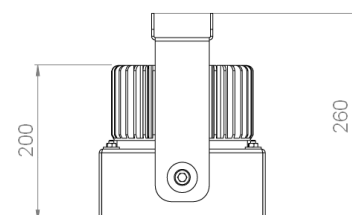

Tel. : +33 380 48 65 68
contact@louss.fr
www.louss.fr
Best group

Siège social / Head Office
PA Les Terres d'Or
Route de Saint Philibert
21220 Gevrey Chambertin - FRANCE

COMEDIA S2

Dimensions	800x150x120mm
Net Weight	2.5 kg
LED characteristics	4 COB LED: 2700K – 3000K – 3500K - 4000K CRI > 90 (CRI95 upon request) Output light flux up to 18,000 lumen
Optical beam	45°- 60°- 70° - 90°
Connection	Delivered with 1m standard cable (more length upon request)
Separated power supply	From 120W to 200W external constant current driver Optional: 0-10V dimmable driver, PWM, or DALI drivers
Power consumption	LED output: from 100W to 170W max.

Tel. : +33 380 48 65 68
contact@louss.fr
www.louss.fr
Best group

Siège social / Head Office
PA Les Terres d'Or
Route de Saint Philibert
21220 Gevrey Chambertin - FRANCE

COMEDIA S3

Dimensions	1200x200x200mm Height with lyre : 260mm
Net weight	2.5 kg
LED characteristics	4 COB LED: 2700K - 3000K - 3500K - 4000K CRI 80 - 90 (CRI95 upon request) Output light flux up to 24,000 lumen
Optical beam	90° - 150° Silicone optics that protect the LED (water and dust)
Connection	Delivered with 1m standard cable (more length upon request)
Separated power supply	From 200W to 300W external constant current driver Optional: 0-10V dimmable driver, PWM, or DALI drivers
Power consumption	LED output: from 170W to 250W max.