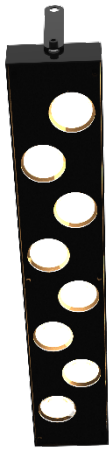

LOUSS

Lighting Emotion

COMEDIA

COMEDIA

Common characteristics

Range	Powerful floodlighting
Description	Front face in transparent polycarbonate Back case in black painted aluminium Hanging or adjustable recessed mountings on back case
Connection	Delivered with 1m standard cable (more length upon request)
Use limitations	The product must be installed into a ventilated area. Any use with an ambient temperature higher than the specified ambient temperature (Ta) would lead to a more rapid mortality of the product and the withdrawal of our guarantees. The drivers, if not delivered by LOuss, must be approved before use.
Warranty	Life span: L80B10 at 50,000 hours (80% remaining flux) at 25°C ambient temperature. 3-year parts and labour warranty. The warranty does not apply to products that have been opened, modified or repaired and does not cover the effects of a wrong connection, careless, abusive handling, overvoltage, lighting injury, as well as the normal wear of the product. All products are electrically tested and received a functional burn-in.