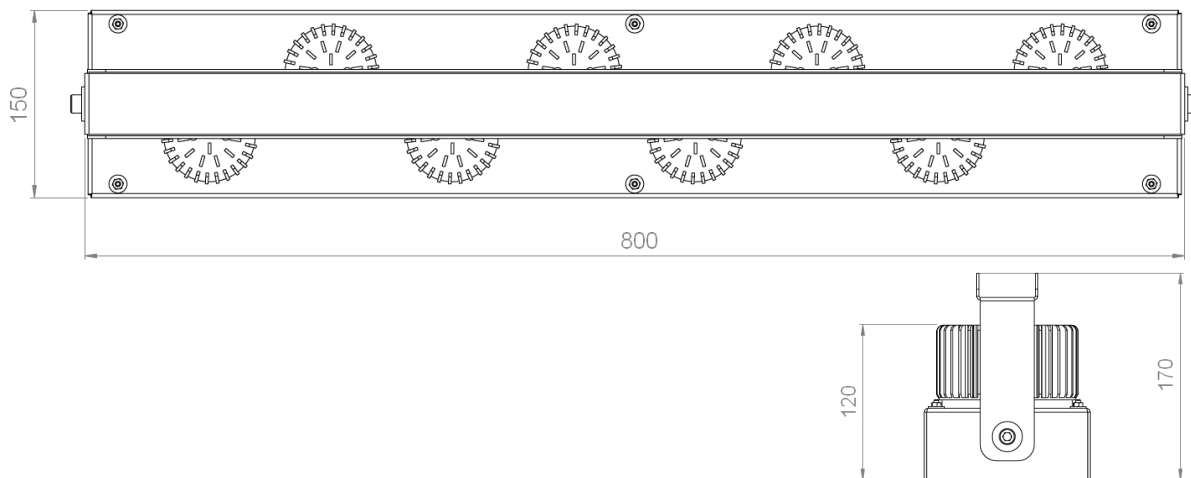

Tel. : +33 380 48 65 68
contact@louss.fr
www.louss.fr
Best group

Siège social / Head Office
PA Les Terres d'Or
Route de Saint Philibert
21220 Gevrey Chambertin - FRANCE

COMEDIA S1

Dimensions	600x100x95mm
Net Weight	2.5 kg
LED characteristics	8 COB LED: 2700K – 3000K – 3500K - 4000K CRI > 90 (CRI95 upon request) Output light flux up to 10,500 lumen
Optical beam	15°-20°- 25°- 30°-35°
Connection	Delivered with 1m standard cable (more length upon request)
Separated power supply	From 70W to 120W external constant current driver Optional: 0-10V dimmable driver, PWM, or DALI drivers
Power consumption	LED output: from 60W to 120W max.

Tel. : +33 380 48 65 68
contact@louss.fr
www.louss.fr
Best group

Siège social / Head Office
PA Les Terres d'Or
Route de Saint Philibert
21220 Gevrey Chambertin - FRANCE

COMEDIA S2

Dimensions	800x150x120mm
Net Weight	2.5 kg
LED characteristics	4 COB LED: 2700K – 3000K – 3500K - 4000K CRI > 90 (CRI95 upon request) Output light flux up to 18,000 lumen
Optical beam	45°- 60°- 70° - 90°
Connection	Delivered with 1m standard cable (more length upon request)
Separated power supply	From 120W to 200W external constant current driver Optional: 0-10V dimmable driver, PWM, or DALI drivers
Power consumption	LED output: from 100W to 170W max.

Tel. : +33 380 48 65 68
contact@louss.fr
www.louss.fr
Best group

Siège social / Head Office
PA Les Terres d'Or
Route de Saint Philibert
21220 Gevrey Chambertin - FRANCE

COMEDIA S3

Dimensions	1200x200x200mm Height with lyre : 260mm
Net weight	2.5 kg
LED characteristics	4 COB LED: 2700K - 3000K - 3500K - 4000K CRI 80 - 90 (CRI95 upon request) Output light flux up to 24,000 lumen
Optical beam	90° - 150° Silicone optics that protect the LED (water and dust)
Connection	Delivered with 1m standard cable (more length upon request)
Separated power supply	From 200W to 300W external constant current driver Optional: 0-10V dimmable driver, PWM, or DALI drivers
Power consumption	LED output: from 170W to 250W max.