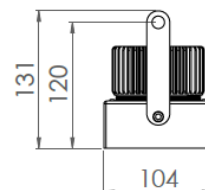

Tel. : +33 380 48 65 68
contact@louss.fr
www.louss.fr
Best group

Siège social / Head Office
PA Les Terres d'Or
Route de Saint Philibert
21220 Gevrey Chambertin - FRANCE

COMEDIA S1

Dimensions	600x100x95mm
Net Weight	2.5 kg
LED characteristics	8 COB LED: 2700K – 3000K – 3500K - 4000K CRI > 90 (CRI95 upon request) Output light flux up to 10,500 lumen
Optical beam	15°-20°- 25°- 30°-35°
Connection	Delivered with 1m standard cable (more length upon request)
Separated power supply	From 70W to 120W external constant current driver Optional: 0-10V dimmable driver, PWM, or DALI drivers
Power consumption	LED output: from 60W to 120W max.