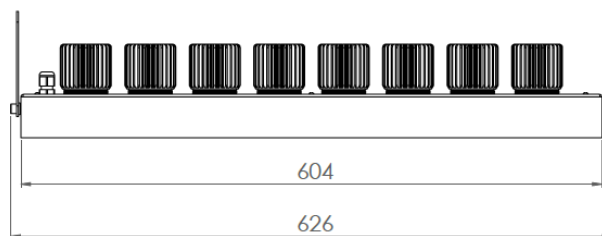

LOUSS

Lighting Emotion

COMEDIA

COMEDIA

Common characteristics

Range	Powerful floodlighting
Description	Front face in transparent polycarbonate Back case in black painted aluminium Hanging or adjustable recessed mountings on back case
Connection	Delivered with 1m standard cable (more length upon request)
Use limitations	The product must be installed into a ventilated area. Any use with an ambient temperature higher than the specified ambient temperature (Ta) would lead to a more rapid mortality of the product and the withdrawal of our guarantees. The drivers, if not delivered by LOuss, must be approved before use.
Warranty	Life span: L80B10 at 50,000 hours (80% remaining flux) at 25°C ambient temperature. 3-year parts and labour warranty. The warranty does not apply to products that have been opened, modified or repaired and does not cover the effects of a wrong connection, careless, abusive handling, overvoltage, lighting injury, as well as the normal wear of the product. All products are electrically tested and received a functional burn-in.

Tel. : +33 380 48 65 68
contact@louss.fr
www.louss.fr
Best group

Siège social / Head Office
PA Les Terres d'Or
Route de Saint Philibert
21220 Gevrey Chambertin - FRANCE

COMEDIA S1

Dimensions	600x100x95mm
Net Weight	2.5 kg
LED characteristics	8 COB LED: 2700K – 3000K – 3500K - 4000K CRI > 90 (CRI95 upon request) Output light flux up to 10,500 lumen
Optical beam	15°-20°- 25°- 30°-35°
Connection	Delivered with 1m standard cable (more length upon request)
Separated power supply	From 70W to 120W external constant current driver Optional: 0-10V dimmable driver, PWM, or DALI drivers
Power consumption	LED output: from 60W to 120W max.