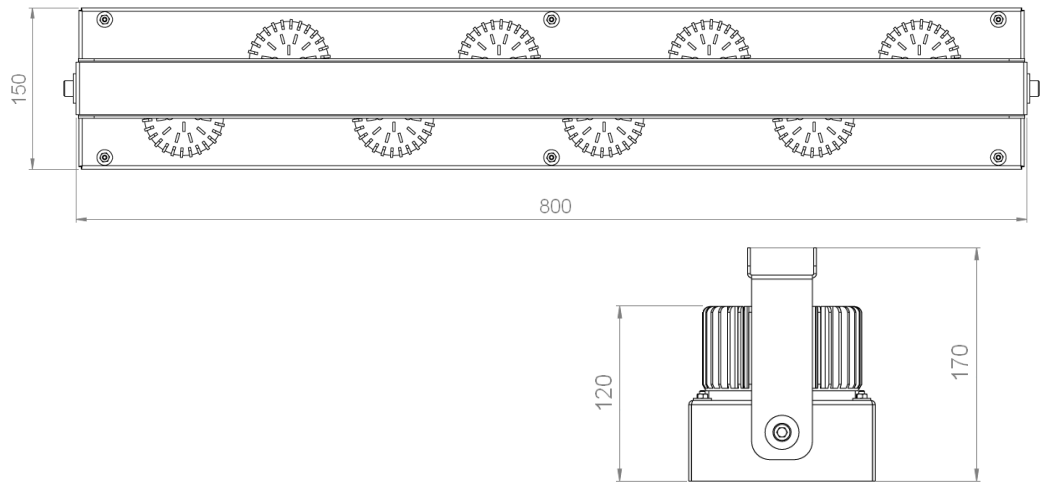

Wouss

Lighting Emotion

COMEDIA S3

COMEDIA S3

Range	Powerful floodlighting
Description	Front face in transparent polycarbonate Back case in black painted aluminium Hanging or adjustable recessed mountings on back case
Dimensions	1200x200x200mm
LED characteristics	4 COB LED: 2700K – 3000K – 3500K - 4000K CRI 80 - 90 (CRI95 upon request) Output light flux up to 24,000 lumen
Optical beam	90° - 150°
Connection	Delivered with 1m standard cable (more length upon request)
Separate power supply	From 200W to 300W external constant current driver Optional: 0-10V dimmable driver, PWM, or DALI drivers
LED power	LED output: from 170W to 250W max.
Use limitations	The product must be installed into a ventilated area. Any use with an ambient temperature higher than the specified ambient temperature (Ta) would lead to a more rapid mortality of the product and the withdrawal of our guarantees. The drivers, if not delivered by LOuss, must be approved before use.
Warranty	Life span: L80B10 at 50,000 hours (80% remaining flux) at 25°C ambient temperature. 3-year parts and labour warranty. The warranty does not apply to products that have been opened, modified or repaired and does not cover the effects of a wrong connection, careless, abusive handling, overvoltage, lighting injury, as well as the normal wear of the product. All products are electrically tested and received a functional burn-in.