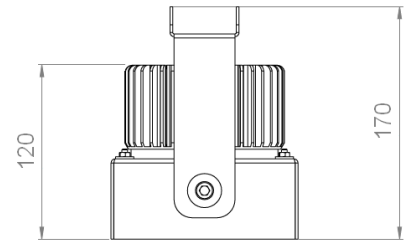

## COMEDIA S3

<b>Range</b>	Powerful floodlighting
<b>Description</b>	Front face in transparent polycarbonate Back case in black painted aluminium Hanging or adjustable recessed mountings on back case
<b>Dimensions</b>	1200x200x200mm
<b>LED characteristics</b>	4 COB LED: 2700K – 3000K – 3500K - 4000K CRI 80 - 90 (CRI95 upon request) Output light flux up to 24,000 lumen
<b>Optical beam</b>	90° - 150°
<b>Connection</b>	Delivered with 1m standard cable (more length upon request)
<b>Separate power supply</b>	From 200W to 300W external constant current driver Optional: 0-10V dimmable driver, PWM, or DALI drivers
<b>LED power</b>	LED output: from 170W to 250W max.
<b>Use limitations</b>	The product must be installed into a ventilated area. Any use with an ambient temperature higher than the specified ambient temperature (Ta) would lead to a more rapid mortality of the product and the withdrawal of our guarantees. The drivers, if not delivered by LOuss, must be approved before use.
<b>Warranty</b>	Life span: L80B10 at 50,000 hours (80% remaining flux) at 25°C ambient temperature. 3-year parts and labour warranty. The warranty does not apply to products that have been opened, modified or repaired and does not cover the effects of a wrong connection, careless, abusive handling, overvoltage, lighting injury, as well as the normal wear of the product. All products are electrically tested and received a functional burn-in.