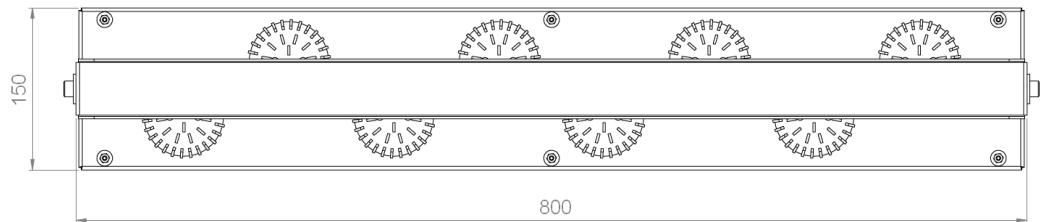

## COMEDIA S3

<b>Range</b>	Powerful floodlighting
<b>Description</b>	Front face in transparent polycarbonate Back case in black painted aluminium Hanging or adjustable recessed mountings on back case
<b>Dimensions</b>	1200x200x200mm
<b>LED characteristics</b>	4 COB LED: 2700K – 3000K – 3500K - 4000K CRI 80 - 90 (CRI95 upon request) Output light flux up to 24,000 lumen
<b>Optical beam</b>	90° - 150°
<b>Connection</b>	Delivered with 1m standard cable (more length upon request)
<b>Separate power supply</b>	From 200W to 300W external constant current driver Optional: 0-10V dimmable driver, PWM, or DALI drivers
<b>LED power</b>	LED output: from 170W to 250W max.
<b>Use limitations</b>	The product must be installed into a ventilated area. Any use with an ambient temperature higher than the specified ambient temperature (Ta) would lead to a more rapid mortality of the product and the withdrawal of our guarantees. The drivers, if not delivered by LOuss, must be approved before use.
<b>Warranty</b>	Life span: L80B10 at 50,000 hours (80% remaining flux) at 25°C ambient temperature. 3-year parts and labour warranty. The warranty does not apply to products that have been opened, modified or repaired and does not cover the effects of a wrong connection, careless, abusive handling, overvoltage, lighting injury, as well as the normal wear of the product. All products are electrically tested and received a functional burn-in.