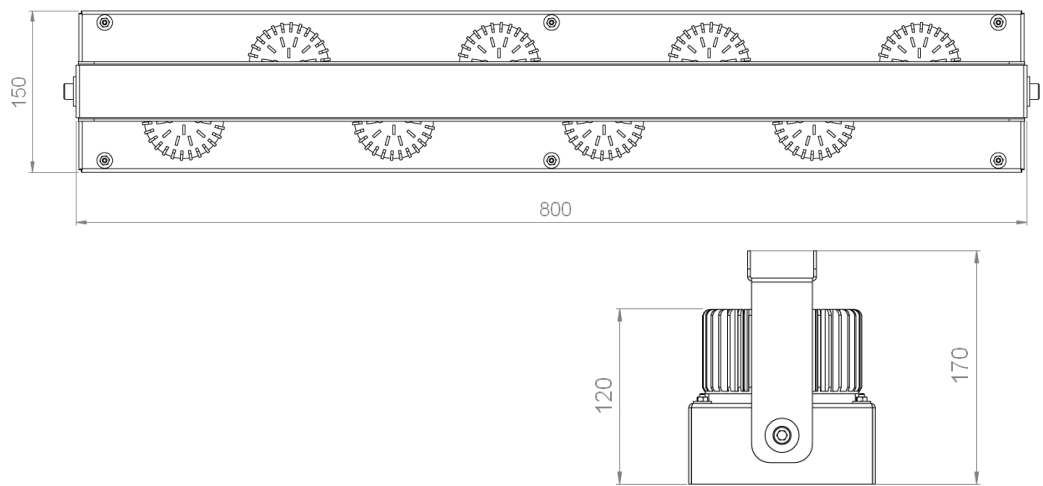

Wouss

Lighting Emotion

COMEDIA S2

COMEDIA S2

Range	Powerful floodlighting
Description	Front face in transparent polycarbonate Back case in black painted aluminium Hanging or adjustable recessed mountings on back case
Dimensions	800x150x120mm
LED characteristics	4 COB LED: 2700K – 3000K – 3500K - 4000K CRI > 90 (IRC95 upon request) Output light flux up to 18,000 lumen
Optical beam	45° - 60° - 70° - 90°
Connection	Delivered with 1m standard cable (more length upon request)
Separate power supply	From 120W to 200W external constant current driver Optional: 0-10V dimmable driver, PWM, or DALI drivers
LED power	LED output: from 100W to 170W max.
Use limitations	The product must be installed into a ventilated area. Any use with an ambient temperature higher than the specified ambient temperature (Ta) would lead to a more rapid mortality of the product and the withdrawal of our guarantees. The drivers, if not delivered by LOuss, must be approved before use.
Warranty	Life span: L80B10 at 50,000 hours (80% remaining flux) at 25°C ambient temperature. 3-year parts and labour warranty. The warranty does not apply to products that have been opened, modified or repaired and does not cover the effects of a wrong connection, careless, abusive handling, overvoltage, lighting injury, as well as the normal wear of the product. All products are electrically tested and received a functional burn-in.