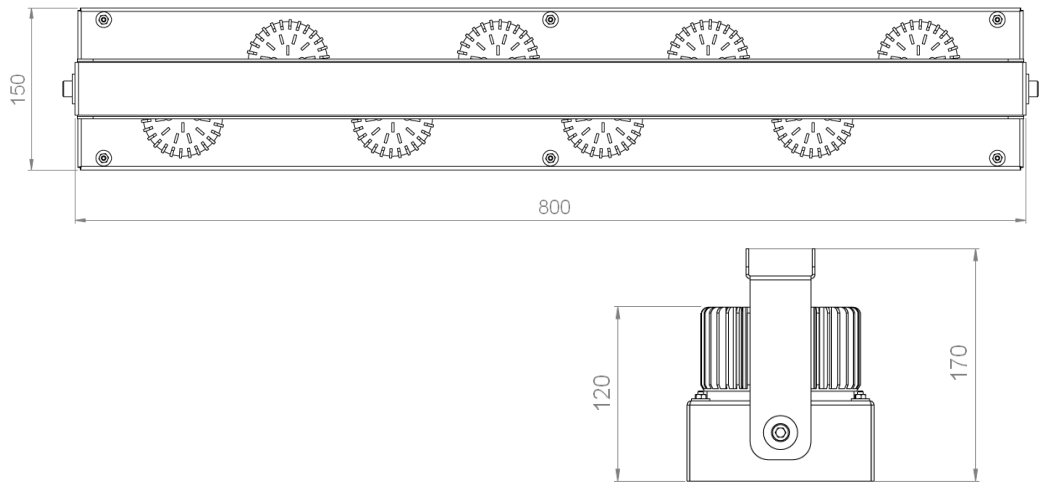

LOUSS

Lighting Emotion

COMEDIA S2

COMEDIA S2

Range	Powerful floodlighting
Description	Front face in transparent polycarbonate Back case in black painted aluminium Hanging or adjustable recessed mountings on back case
Dimensions	800x150x120mm
LED characteristics	4 COB LED: 2700K – 3000K – 3500K - 4000K CRI > 90 (IRC95 upon request) Output light flux up to 18,000 lumen
Optical beam	45°- 60°- 70° - 90°
Connection	Delivered with 1m standard cable (more length upon request)
Separate power supply	From 120W to 200W external constant current driver Optional: 0-10V dimmable driver, PWM, or DALI drivers
LED power	LED output: from 100W to 170W max.
Use limitations	The product must be installed into a ventilated area. Any use with an ambient temperature higher than the specified ambient temperature (Ta) would lead to a more rapid mortality of the product and the withdrawal of our guarantees. The drivers, if not delivered by LOuss, must be approved before use.
Warranty	Life span: L80B10 at 50,000 hours (80% remaining flux) at 25°C ambient temperature. 3-year parts and labour warranty. The warranty does not apply to products that have been opened, modified or repaired and does not cover the effects of a wrong connection, careless, abusive handling, overvoltage, lighting injury, as well as the normal wear of the product. All products are electrically tested and received a functional burn-in.