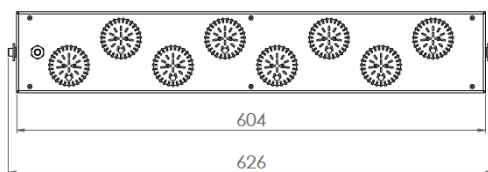

Wouss

Lighting Emotion

COMEDIA S1

COMEDIA S1

Range	Powerful floodlighting
Description	Front face in transparent polycarbonate Back case in black painted aluminium Hanging or adjustable recessed mountings on back case
Dimensions	600x100x95mm
LED characteristics	8 COB LED: 2700K – 3000K – 3500K - 4000K IRC > 90 (IRC95 upon request) Output light flux up to 10,500 lumen
Optical beam	15° - 20° - 25° - 30°-35°
Connection	Delivered with 1m standard cable (more length upon request)
Separate power supply	From 70W to 120W external constant current driver Optional: 0-10V dimmable driver, PWM, or DALI drivers
LED power	LED output: from 60W to 120W max.
Use limitations	The product must be installed into a ventilated area. Any use with an ambient temperature higher than the specified ambient temperature (Ta) would lead to a more rapid mortality of the product and the withdrawal of our guarantees. The drivers, if not delivered by LOuss, must be approved before use.
Warranty	Life span: L80B10 at 50,000 hours (80% remaining flux) at 25°C ambient temperature. 3-year parts and labour warranty. The warranty does not apply to products that have been opened, modified or repaired and does not cover the effects of a wrong connection, careless, abusive handling, overvoltage, lighting injury, as well as the normal wear of the product. All products are electrically tested and received a functional burn-in.