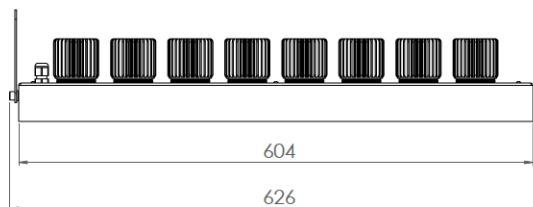

Wouss

Lighting Emotion

COMEDIA S1

COMEDIA S1

Range	Powerful floodlighting
Description	Front face in transparent polycarbonate Back case in black painted aluminium Hanging or adjustable recessed mountings on back case
Dimensions	600x100x95mm
LED characteristics	8 COB LED: 2700K – 3000K – 3500K - 4000K IRC > 90 (IRC95 upon request) Output light flux up to 10,500 lumen
Optical beam	15° - 20° - 25° - 30°-35°
Connection	Delivered with 1m standard cable (more length upon request)
Separate power supply	From 70W to 120W external constant current driver Optional: 0-10V dimmable driver, PWM, or DALI drivers
LED power	LED output: from 60W to 120W max.
Use limitations	The product must be installed into a ventilated area. Any use with an ambient temperature higher than the specified ambient temperature (Ta) would lead to a more rapid mortality of the product and the withdrawal of our guarantees. The drivers, if not delivered by LOuss, must be approved before use.
Warranty	Life span: L80B10 at 50,000 hours (80% remaining flux) at 25°C ambient temperature. 3-year parts and labour warranty. The warranty does not apply to products that have been opened, modified or repaired and does not cover the effects of a wrong connection, careless, abusive handling, overvoltage, lighting injury, as well as the normal wear of the product. All products are electrically tested and received a functional burn-in.