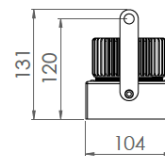

Wouss

Lighting Emotion

COMEDIA S1

COMEDIA S1

Range	Powerful floodlighting
Description	Front face in transparent polycarbonate Back case in black painted aluminium Hanging or adjustable recessed mountings on back case
Dimensions	600x100x95mm
LED characteristics	8 COB LED: 2700K – 3000K – 3500K - 4000K IRC > 90 (IRC95 upon request) Output light flux up to 10,500 lumen
Optical beam	15° - 20° - 25° - 30°-35°
Connection	Delivered with 1m standard cable (more length upon request)
Separate power supply	From 70W to 120W external constant current driver Optional: 0-10V dimmable driver, PWM, or DALI drivers
LED power	LED output: from 60W to 120W max.
Use limitations	The product must be installed into a ventilated area. Any use with an ambient temperature higher than the specified ambient temperature (Ta) would lead to a more rapid mortality of the product and the withdrawal of our guarantees. The drivers, if not delivered by LOuss, must be approved before use.
Warranty	Life span: L80B10 at 50,000 hours (80% remaining flux) at 25°C ambient temperature. 3-year parts and labour warranty. The warranty does not apply to products that have been opened, modified or repaired and does not cover the effects of a wrong connection, careless, abusive handling, overvoltage, lighting injury, as well as the normal wear of the product. All products are electrically tested and received a functional burn-in.