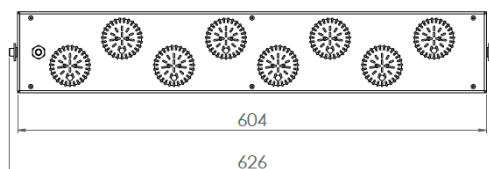

LOUSS

Lighting Emotion

COMEDIA S1

COMEDIA S1

Range	Powerful floodlighting
Description	Front face in transparent polycarbonate Back case in black painted aluminium Hanging or adjustable recessed mountings on back case
Dimensions	600x100x95mm
LED characteristics	8 COB LED: 2700K – 3000K – 3500K - 4000K IRC > 90 (IRC95 upon request) Output light flux up to 10,500 lumen
Optical beam	15° - 20° - 25° - 30° - 35°
Connection	Delivered with 1m standard cable (more length upon request)
Separate power supply	From 70W to 120W external constant current driver Optional: 0-10V dimmable driver, PWM, or DALI drivers
LED power	LED output: from 60W to 120W max.
Use limitations	The product must be installed into a ventilated area. Any use with an ambient temperature higher than the specified ambient temperature (Ta) would lead to a more rapid mortality of the product and the withdrawal of our guarantees. The drivers, if not delivered by LOuss, must be approved before use.
Warranty	Life span: L80B10 at 50,000 hours (80% remaining flux) at 25°C ambient temperature. 3-year parts and labour warranty. The warranty does not apply to products that have been opened, modified or repaired and does not cover the effects of a wrong connection, careless, abusive handling, overvoltage, lighting injury, as well as the normal wear of the product. All products are electrically tested and received a functional burn-in.