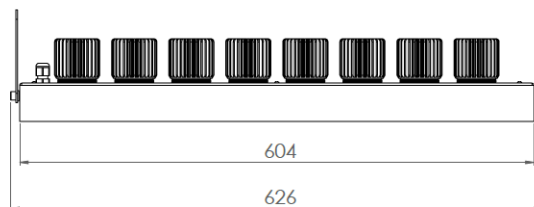

LOUSS

Lighting Emotion

COMEDIA S1

COMEDIA S1

Range	Powerful floodlighting
Description	Front face in transparent polycarbonate Back case in black painted aluminium Hanging or adjustable recessed mountings on back case
Dimensions	600x100x95mm
LED characteristics	8 COB LED: 2700K – 3000K – 3500K - 4000K IRC > 90 (IRC95 upon request) Output light flux up to 10,500 lumen
Optical beam	15° - 20° - 25° - 30° - 35°
Connection	Delivered with 1m standard cable (more length upon request)
Separate power supply	From 70W to 120W external constant current driver Optional: 0-10V dimmable driver, PWM, or DALI drivers
LED power	LED output: from 60W to 120W max.
Use limitations	The product must be installed into a ventilated area. Any use with an ambient temperature higher than the specified ambient temperature (Ta) would lead to a more rapid mortality of the product and the withdrawal of our guarantees. The drivers, if not delivered by LOuss, must be approved before use.
Warranty	Life span: L80B10 at 50,000 hours (80% remaining flux) at 25°C ambient temperature. 3-year parts and labour warranty. The warranty does not apply to products that have been opened, modified or repaired and does not cover the effects of a wrong connection, careless, abusive handling, overvoltage, lighting injury, as well as the normal wear of the product. All products are electrically tested and received a functional burn-in.