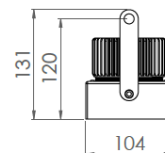

LOUSS

Lighting Emotion

COMEDIA S1

COMEDIA S1

Range	Powerful floodlighting
Description	Front face in transparent polycarbonate Back case in black painted aluminium Hanging or adjustable recessed mountings on back case
Dimensions	600x100x95mm
LED characteristics	8 COB LED: 2700K – 3000K – 3500K - 4000K IRC > 90 (IRC95 upon request) Output light flux up to 10,500 lumen
Optical beam	15° - 20° - 25° - 30° - 35°
Connection	Delivered with 1m standard cable (more length upon request)
Separate power supply	From 70W to 120W external constant current driver Optional: 0-10V dimmable driver, PWM, or DALI drivers
LED power	LED output: from 60W to 120W max.
Use limitations	The product must be installed into a ventilated area. Any use with an ambient temperature higher than the specified ambient temperature (Ta) would lead to a more rapid mortality of the product and the withdrawal of our guarantees. The drivers, if not delivered by LOuss, must be approved before use.
Warranty	Life span: L80B10 at 50,000 hours (80% remaining flux) at 25°C ambient temperature. 3-year parts and labour warranty. The warranty does not apply to products that have been opened, modified or repaired and does not cover the effects of a wrong connection, careless, abusive handling, overvoltage, lighting injury, as well as the normal wear of the product. All products are electrically tested and received a functional burn-in.