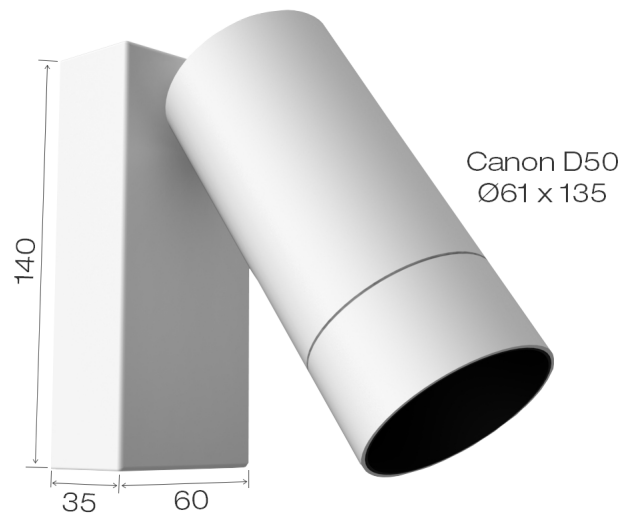

AURORE D60

*Rectangular Wall-mounted
version*

AURORE D60

Rectangular Wall-mounted version

| | |
|------------------------------|---|
| Range | Highly flexible wall-mounted downlight for general & accent cardanic lighting |
| Description | Low luminance LED ENGINE 600 to 2.000 lm Rotation 360° - Adjustable tilt 90° White finish RAL 9003 (other upon request) |
| Net weight | 0.80 kg |
| Installation | No specific tools required |
| LED characteristics | 2700K - 3000K - 3500K - 4000K - 5000K MacAdam ellipse: 3 SDCM (standard version) - 2 SDCM (premium version) CRI: 90 (standard version) - 95, R9 > 90 (premium version) UGR < 15 |
| Optical beam | 12° - 15° - 25° - 30° - 40° - Elliptic - Special filter upon request |
| Separate power supply | 350mA to 1400mA constant current driver according to selected version Dimmable driver as an option |
| LED power | 6W to 25W driver included |
| Connection | Connectors in the box |
| Use limitations | The product must be installed into a ventilated area. Any use with an ambient temperature higher than the specified ambient temperature (Ta) would lead to a more rapid mortality of the product and the withdrawal of our guarantees. The drivers, if not delivered by LOuss, must be approved before use. |
| Warranty | Life span: L80B10 at 50,000 hours (80% remaining flux) at 25°C ambient temperature. 3-year parts and labour warranty. The warranty does not apply to products that have been opened, modified or repaired and does not cover the effects of a wrong connection, careless, abusive handling, overvoltage, lighting injury, as well as the normal wear of the product. All products are electrically tested and received a functional burn-in. |