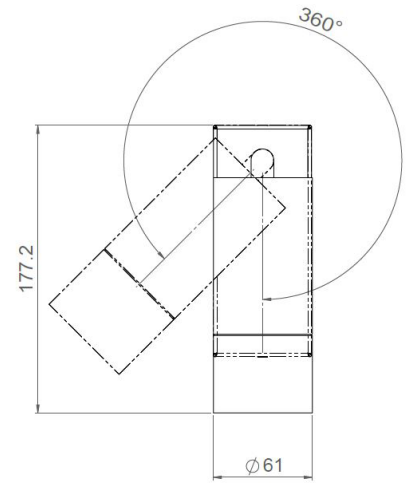

AURORE D60

*Rectangular Wall-mounted
version*

AURORE D60

Rectangular Wall-mounted version

Range	Highly flexible wall-mounted downlight for general & accent cardanic lighting
Description	Low luminance Rotation 360° - Adjustable tilt 90° White finish RAL 9003 (other upon request)
Net weight	0.80 kg
Installation	No specific tools required
LED characteristics	2700K - 3000K - 3500K - 4000K - 5000K MacAdam ellipse : 3 SDCM (standard version) - 2 SDCM (premium version) CRI: 90 (standard version) - 95, R9 > 90 (premium version) UGR < 15 LED ENGINE 600 to 2.000 lm
Optical beam	12° - 15° - 25° - 30° - 40° - Elliptic - Special filter upon request
Connection	Connectors in the box
Integrated power supply	350mA to 700mA constant current driver integrated in the box
Separate power supply	350mA to 1400mA constant current driver according to selected version Dimmable driver as an option
LED power	6W to 25W
Use limitations	The product must be installed into a ventilated area. Any use with an ambient temperature higher than the specified ambient temperature (Ta) would lead to a more rapid mortality of the product and the withdrawal of our guarantees. The drivers, if not delivered by LOuss, must be approved before use.
Warranty	Life span: L80B10 at 50,000 hours (80% remaining flux) at 25°C ambient temperature. 3-year parts and labour warranty. The warranty does not apply to products that have been opened, modified or repaired and does not cover the effects of a wrong connection, careless, abusive handling, overvoltage, lighting injury, as well as the normal wear of the product. All products are electrically tested and received a functional burn-in.