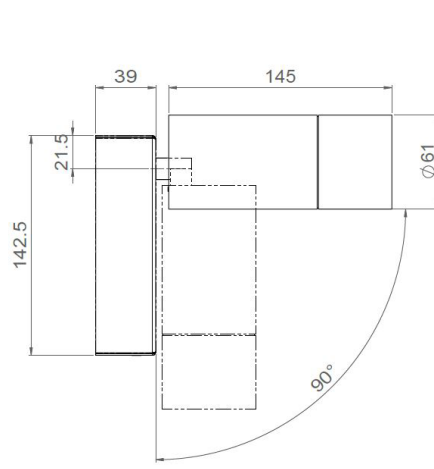

AURORE D60

*Rectangular Wall-mounted
version*

AURORE D60

Rectangular Wall-mounted version

Range	Highly flexible wall-mounted downlight for general & accent cardanic lighting
Description	Low luminance Rotation 360° - Adjustable tilt 90° White finish RAL 9003 (other upon request)
Net weight	0.80 kg
Installation	No specific tools required
LED characteristics	2700K - 3000K - 3500K - 4000K - 5000K MacAdam ellipse : 3 SDCM (standard version) - 2 SDCM (premium version) CRI: 90 (standard version) - 95, R9 > 90 (premium version) UGR < 15 LED ENGINE 600 to 2.000 lm
Optical beam	12° - 15° - 25° - 30° - 40° - Elliptic - Special filter upon request
Connection	Connectors in the box
Integrated power supply	350mA to 700mA constant current driver integrated in the box
Separate power supply	350mA to 1400mA constant current driver according to selected version Dimmable driver as an option
LED power	6W to 25W
Use limitations	The product must be installed into a ventilated area. Any use with an ambient temperature higher than the specified ambient temperature (Ta) would lead to a more rapid mortality of the product and the withdrawal of our guarantees. The drivers, if not delivered by LOuss, must be approved before use.
Warranty	Life span: L80B10 at 50,000 hours (80% remaining flux) at 25°C ambient temperature. 3-year parts and labour warranty. The warranty does not apply to products that have been opened, modified or repaired and does not cover the effects of a wrong connection, careless, abusive handling, overvoltage, lighting injury, as well as the normal wear of the product. All products are electrically tested and received a functional burn-in.