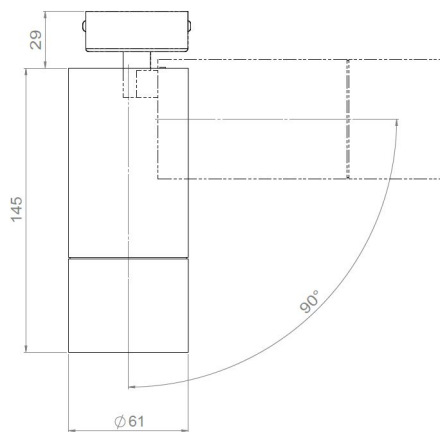

AURORE D60

Cylindrical Wall-mounted version

AURORE D60

Cylindrical Wall-mounted version

Range	Highly flexible recessed ceiling downlight for general & accent cardanic lighting
Description	Low luminance LED ENGINE 600 to 2.000 lm selected version 13W or 20W Rotation 360° - Adjustable tilt 90° White finish RAL 9003 (other upon request)
Net weight	0.8 kg
Installation	No specific tools required
LED characteristics	2700K - 3000K - 3500K - 4000K - 5000K MacAdam ellipse: 3 SDCM (standard version) - 2 SDCM (premium version) CRI 90 (standard version) - CRI 95, R9 > 90 (premium version) UGR < 15
Optical beam	7° - 12° - 15° - 25° - 30° - 40° - Elliptic - Special filter upon request
Connection	Connectors in the box
Separate power supply	350mA to 1400mA constant current driver according to selected version Dimmable driver as an option
LED power	6W to 25W driver included
Use limitations	The product must be installed into a ventilated area. Any use with an ambient temperature higher than the specified ambient temperature (Ta) would lead to a more rapid mortality of the product and the withdrawal of our guarantees. The drivers, if not delivered by LOuss, must be approved before use.
Warranty	Life span: L80B10 at 50,000 hours (80% remaining flux) at 25°C ambient temperature. 3-year parts and labour warranty. The warranty does not apply to products that have been opened, modified or repaired and does not cover the effects of a wrong connection, careless, abusive handling, overvoltage, lighting injury, as well as the normal wear of the product. All products are electrically tested and received a functional burn-in.