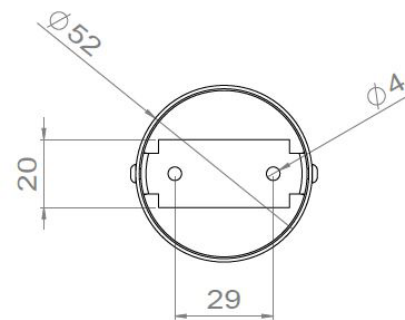

AURORE D60

Cylindrical Wall-mounted version

AURORE D60

Cylindrical Wall-mounted version

Range	Highly flexible recessed ceiling downlight for general & accent cardanic lighting
Description	Low luminance LED ENGINE 600 to 2.000 lm selected version 13W or 20W Rotation 360° - Adjustable tilt 90° White finish RAL 9003 (other upon request)
Net weight	0.8 kg
Installation	No specific tools required
LED characteristics	2700K - 3000K - 3500K - 4000K - 5000K MacAdam ellipse: 3 SDCM (standard version) - 2 SDCM (premium version) CRI 90 (standard version) - CRI 95, R9 > 90 (premium version) UGR < 15
Optical beam	7° - 12° - 15° - 25° - 30° - 40° - Elliptic - Special filter upon request
Connection	Connectors in the box
Separate power supply	350mA to 1400mA constant current driver according to selected version Dimmable driver as an option
LED power	6W to 25W driver included
Use limitations	The product must be installed into a ventilated area. Any use with an ambient temperature higher than the specified ambient temperature (Ta) would lead to a more rapid mortality of the product and the withdrawal of our guarantees. The drivers, if not delivered by LOuss, must be approved before use.
Warranty	Life span: L80B10 at 50,000 hours (80% remaining flux) at 25°C ambient temperature. 3-year parts and labour warranty. The warranty does not apply to products that have been opened, modified or repaired and does not cover the effects of a wrong connection, careless, abusive handling, overvoltage, lighting injury, as well as the normal wear of the product. All products are electrically tested and received a functional burn-in.