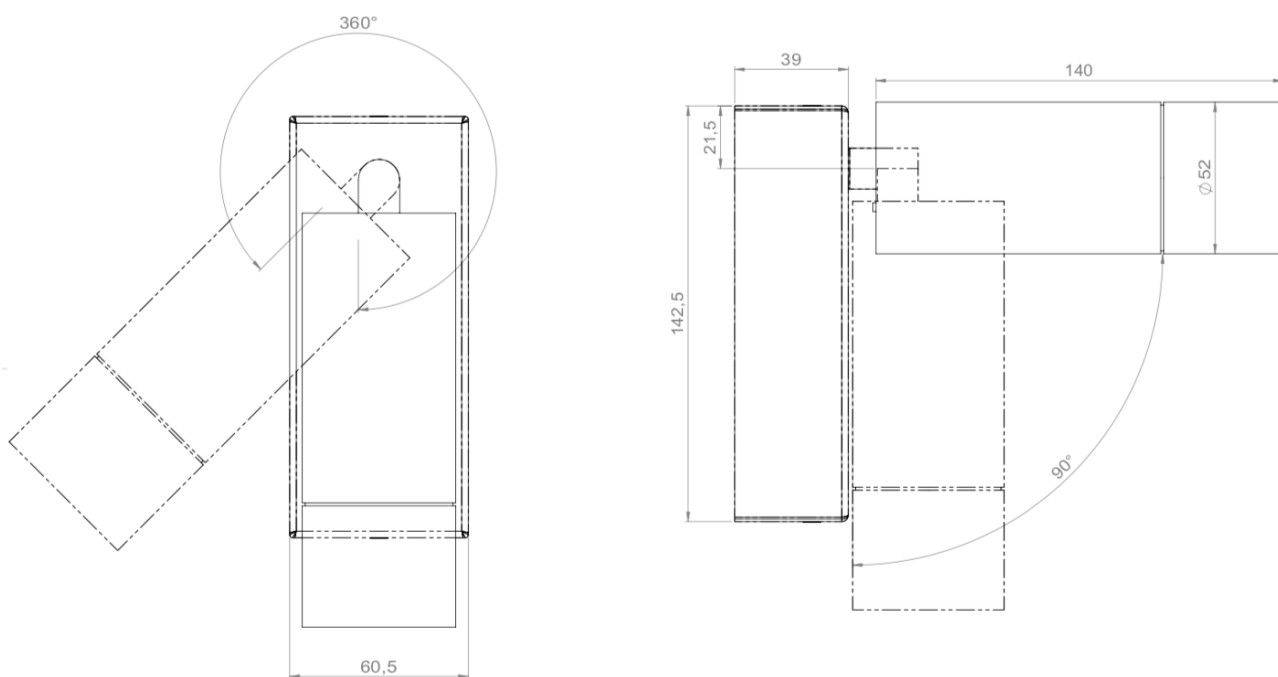

## AURORE D52

*Rectangular Wall-mounted version*

**AURORE D52 Rectangular Wall-mounted – Length 95mm ≤ 13W**

**AURORE D52 Rectangular Wall-mounted – Length 140mm ≤ 13W**

All the connections have to be made before powering up,  
otherwise the luminaires could be seriously damaged.