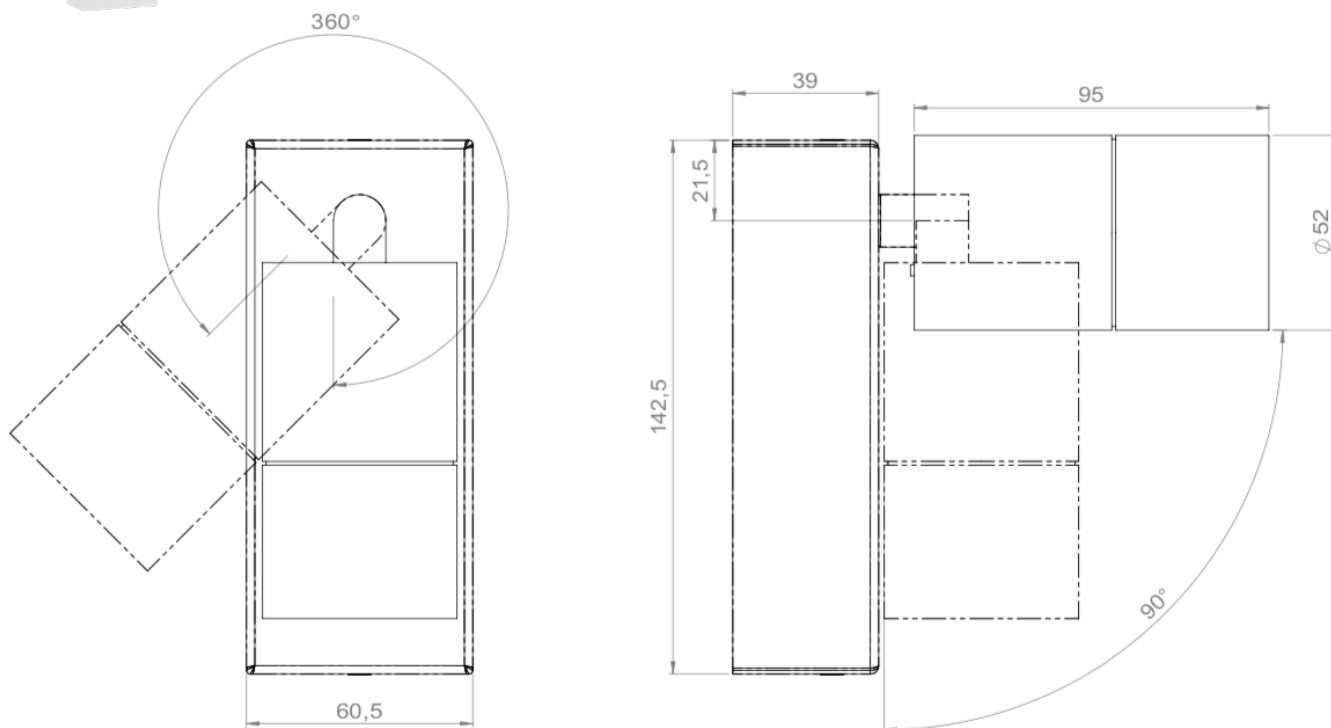

## AURORE D52

*Rectangular Wall-mounted version*

**AURORE D52 Rectangular Wall-mounted – Length 95mm ≤ 13W**

**AURORE D52 Rectangular Wall-mounted – Length 140mm ≤ 13W**

All the connections have to be made before powering up,  
otherwise the luminaires could be seriously damaged.