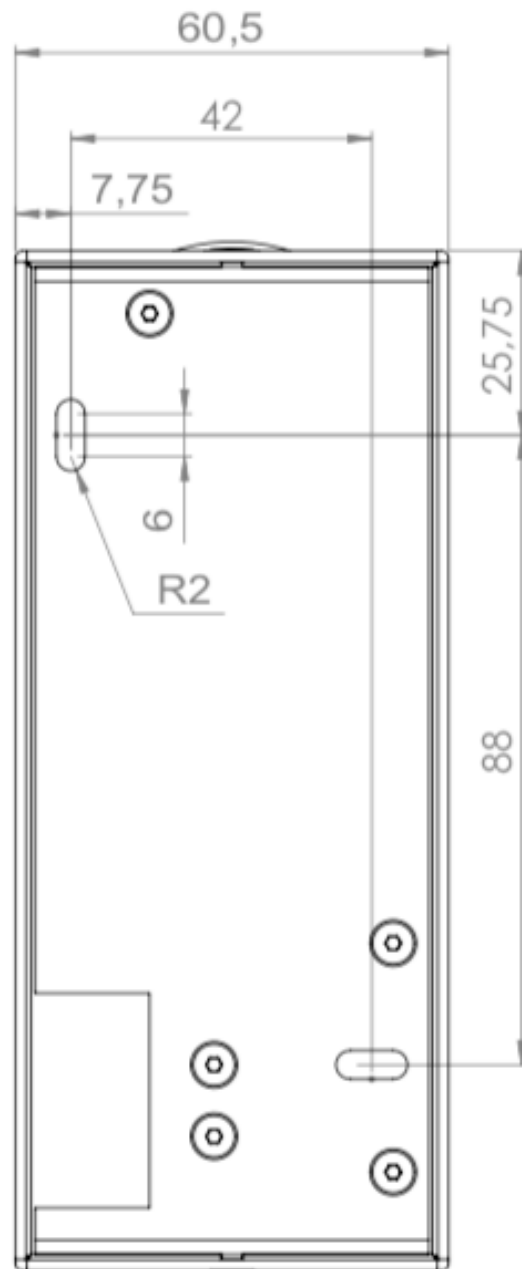

AURORE D52

Rectangular Wall-mounted version

AURORE D52 Rectangular Wall-mounted – Wall-mounted fixing

All the connections have to be made before powering up,
otherwise the luminaires could be seriously damaged.

LOUSS

Last update : 03.03.2022

Firalux & LOUSS brands

SARL, Capital 40 000€
RCS DIJON B 503 367 245
TVA/VAT n°: FR24 503 367 245
APE 4676Z

Tel. : +33 380 48 65 68
contact@louss.fr
www.louss.fr
Best group

Siège social / Head Office
PA Les Terres d'Or
Route de Saint Phillibert
21220 Gevrey Chambertin - FRANCE