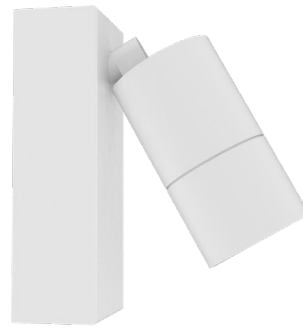

# AURORE D52

*Wall-mounted version*

### Wall-mounted version

<b>Range</b>	Highly flexible recessed ceiling downlight for general & accent lighting
<b>Description</b>	Low luminance Rotation 360° - Adjustable tilt 90° White finish RAL 9003 (other upon request)
<b>Net weight</b>	0.80 kg
<b>Installation</b>	No specific tools required
<b>LED characteristics</b>	2700K – 3000K – 4000K – 5000K MacAdam ellipse: 3 SDCM (standard version) – 2 SDCM (premium version) CRI: 90 (standard version) – CRI: 95, R9 > 90 (premium version) UGR < 15 LED ENGINE 600 to 2 000 lm according to version
<b>Optical beam</b>	7° - 12° - 15° - 25° - 30° - 40° - Elliptic - Special filter upon request
<b>Connection</b>	Connectors in the box
<b>Integrated power supply</b>	350mA to 700mA constant current driver integrated in the box
<b>Separate power supply</b>	350mA to 1400mA constant current driver according to version Dimmable driver upon request
<b>LED power</b>	6W to 25W
<b>Use limitations</b>	The product must be installed into a ventilated area. Any use with an ambient temperature higher than the specified ambient temperature (Ta) would lead to a more rapid mortality of the product and the withdrawal of our guarantees. The drivers, if not delivered by LOuss, must be approved before use.
<b>Warranty</b>	Life span: L80B10 at 50,000 hours (80% remaining flux) at 25°C ambient temperature. 3-year parts and labour warranty. The warranty does not apply to products that have been opened, modified or repaired and does not cover the effects of a wrong connection, careless, abusive handling, overvoltage, lighting injury, as well as the normal wear of the product. All products are electrically tested and received a functional burn-in.