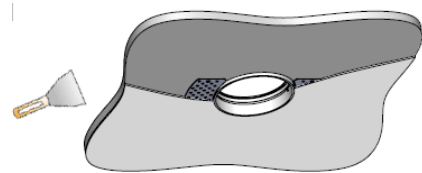

Length 140mm ≤ 20W

All the connections have to be made before powering up,
otherwise the luminaires could be seriously damaged.

Installation from above

Install the recessed box from above and screw it into the surface

Cover the lateral plates of the recessed box by coating and painting

Insert the spotlight from below

Installation from below

Install the recessed box from below and screw it into the surface

Cover the lateral plates of the recessed box by coating and painting

Insert the spotlight from below