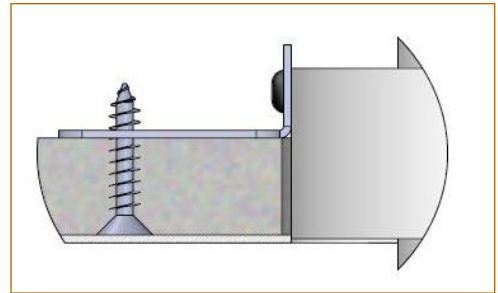

Length 140mm ≤ 20W

All the connections have to be made before powering up,
otherwise the luminaires could be seriously damaged.

Installation from above

Install the recessed box from above and screw it into the surface

Cover the lateral plates of the recessed box by coating and painting

Insert the spotlight from below

Installation from below

Install the recessed box from below and screw it into the surface

Cover the lateral plates of the recessed box by coating and painting