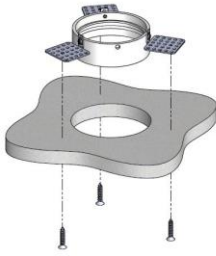

AURORE D52

Trimless version

AURORE D52

Trimless version

Range	Highly flexible recessed ceiling downlight for general & accent cardanic lighting
Description	Low luminance LED Engine 600 to 2,000 lm according to selected version (6W or 20W) Rotation 360° - Adjustable tilt 30° + 30° White finish RAL 9003 (other upon request)
Net weight	0.450 kg
Installation	Installation diameter: 95mm No specific tools required
LED characteristics	2700K - 3000K - 3500K - 4000K - 5000K MacAdam ellipse: 3 SDCM (standard version) - 2 SDCM (premium version) CRI90 (standard version) - CRI 95, R9 > 90 (premium version) UGR < 15
Optical beam	7° - 12° - 15° - 20° - 25° - 30° - 35° - Elliptic Special filters, honey comb upon request
Separate power supply	350mA to 1.400mA constant current driver according to selected version Dimmable driver upon request
LED power	6W to 25W driver included
Connection	Supplied with 0.50m cable
Use limitations	The product must be installed into a ventilated area. Any use with an ambient temperature higher than the specified ambient temperature (Ta) would lead to a more rapid mortality of the product and the withdrawal of our guarantees. The drivers, if not delivered by LOuss, must be approved before use.
Warranty	Life span: L80B10 at 50,000 hours (80% remaining flux) at 25°C ambient temperature. 3-year parts and labour warranty. The warranty does not apply to products that have been opened, modified or repaired and does not cover the effects of a wrong connection, careless, abusive handling, overvoltage, lighting injury, as well as the normal wear of the product. All products are electrically tested and received a functional burn-in.

Length 140mm ≤ 20W

All the connections have to be made before powering up,
otherwise the luminaires could be seriously damaged.

Installation from above

Install the recessed box from above and screw it into the surface