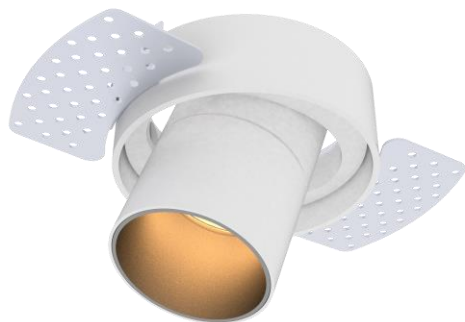

AURORE D52

Trimless version

AURORE D52

Trimless version

Range	Highly flexible recessed ceiling downlight for general & accent cardanic lighting
Description	Low luminance LED Engine 600 to 2,000 lm according to selected version (6W or 20W) Rotation 360° - Adjustable tilt 30° + 30° White finish RAL 9003 (other upon request)
Net weight	0.450 kg
Installation	Installation diameter: 95mm No specific tools required
LED characteristics	2700K - 3000K - 3500K - 4000K - 5000K MacAdam ellipse: 3 SDCM (standard version) - 2 SDCM (premium version) CRI90 (standard version) - CRI 95, R9 > 90 (premium version) UGR < 15
Optical beam	7° - 12° - 15° - 20° - 25° - 30° - 35° - Elliptic Special filters, honey comb upon request
Separate power supply	350mA to 1.400mA constant current driver according to selected version Dimmable driver upon request
LED power	6W to 25W driver included
Connection	Supplied with 0.50m cable
Use limitations	The product must be installed into a ventilated area. Any use with an ambient temperature higher than the specified ambient temperature (Ta) would lead to a more rapid mortality of the product and the withdrawal of our guarantees. The drivers, if not delivered by LOuss, must be approved before use.
Warranty	Life span: L80B10 at 50,000 hours (80% remaining flux) at 25°C ambient temperature. 3-year parts and labour warranty. The warranty does not apply to products that have been opened, modified or repaired and does not cover the effects of a wrong connection, careless, abusive handling, overvoltage, lighting injury, as well as the normal wear of the product. All products are electrically tested and received a functional burn-in.

Length 140mm ≤ 20W

All the connections have to be made before powering up,
otherwise the luminaires could be seriously damaged.

Installation from above

Install the recessed box from above and screw it into the surface