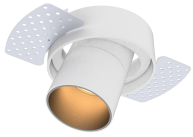

AURORE D52

Trimless version

AURORE D52

Trimless version

Range	Highly flexible recessed ceiling downlight for general & accent cardanic lighting
Description	Low luminance LED Engine 600 to 2,000 lm according to selected version (6W or 20W) Rotation 360° - Adjustable tilt 30° + 30° White finish RAL 9003 (other upon request)
Net weight	0.450 kg
Installation	Installation diameter: 95mm No specific tools required
LED characteristics	2700K - 3000K - 3500K - 4000K - 5000K MacAdam ellipse: 3 SDCM (standard version) - 2 SDCM (premium version) CRI90 (standard version) - CRI 95, R9 > 90 (premium version) UGR < 15
Optical beam	7° - 12° - 15° - 20° - 25° - 30° - 35° - Elliptic Special filters, honey comb upon request
Separate power supply	350mA to 1.400mA constant current driver according to selected version Dimmable driver upon request
LED power	6W to 25W driver included
Connection	Supplied with 0.50m cable
Use limitations	The product must be installed into a ventilated area. Any use with an ambient temperature higher than the specified ambient temperature (Ta) would lead to a more rapid mortality of the product and the withdrawal of our guarantees. The drivers, if not delivered by LOuss, must be approved before use.
Warranty	Life span: L80B10 at 50,000 hours (80% remaining flux) at 25°C ambient temperature. 3-year parts and labour warranty. The warranty does not apply to products that have been opened, modified or repaired and does not cover the effects of a wrong connection, careless, abusive handling, overvoltage, lighting injury, as well as the normal wear of the product. All products are electrically tested and received a functional burn-in.

Length 140mm ≤ 20W

All the connections have to be made before powering up,
otherwise the luminaires could be seriously damaged.

Installation from above

Install the recessed box from above and screw it into the surface