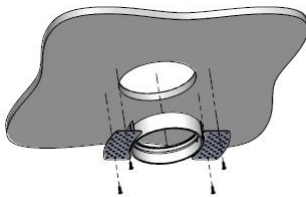

Length 140mm ≤ 20W

All the connections have to be made before powering up,
otherwise the luminaires could be seriously damaged.

Installation from above

Install the recessed box from above and screw it into the surface

Cover the lateral plates of the recessed box by coating and painting

Insert the spotlight from below

Installation from below

Install the recessed box from below and screw it into the surface

Cover the lateral plates of the recessed box by coating and painting