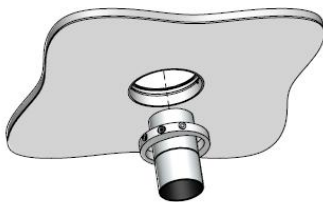

Length 140mm ≤ 20W

All the connections have to be made before powering up,
otherwise the luminaires could be seriously damaged.

Installation from above

Install the recessed box from above and screw it into the surface

Cover the lateral plates of the recessed box by coating and painting

Insert the spotlight from below

Installation from below

Install the recessed box from below and screw it into the surface

Cover the lateral plates of the recessed box by coating and painting