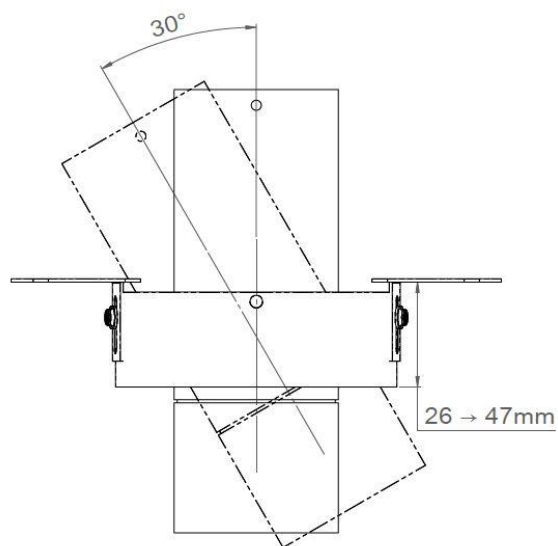

Length 140mm ≤ 20W

All the connections have to be made before powering up,
otherwise the luminaires could be seriously damaged.

Installation from above

Install the recessed box from above and screw it into the surface