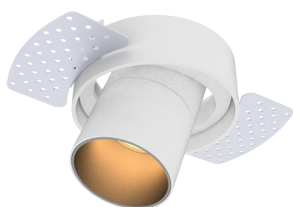

AURORE D52

Trimless version

Length 95mm ≤ 13W

Length 140mm ≤ 20W

All the connections have to be made before powering up,
otherwise the luminaires could be seriously damaged.