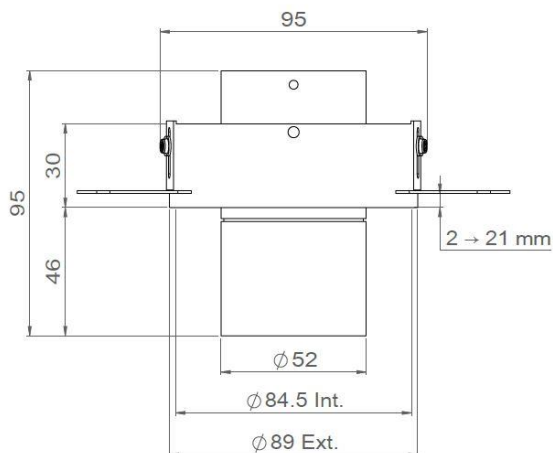

Length 140mm ≤ 20W

All the connections have to be made before powering up,
otherwise the luminaires could be seriously damaged.

Installation from above

Install the recessed box from above and screw it into the surface