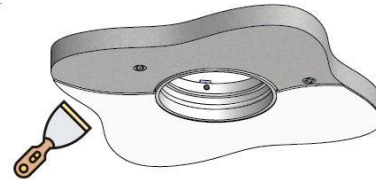

Length 140mm ≤ 20W

All the connections have to be made before powering up,
otherwise the luminaires could be seriously damaged.

Installation from above

Install the recessed box from above and screw it into the surface

Cover the lateral plates of the recessed box by coating and painting

Insert the spotlight from below

Installation from below

Install the recessed box from below and screw it into the surface

Cover the lateral plates of the recessed box by coating and painting