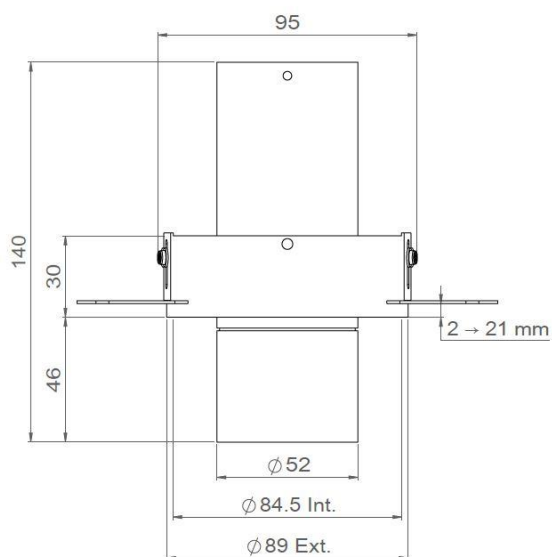

Length 140mm ≤ 20W

All the connections have to be made before powering up,
otherwise the luminaires could be seriously damaged.

Installation from above

Install the recessed box from above and screw it into the surface