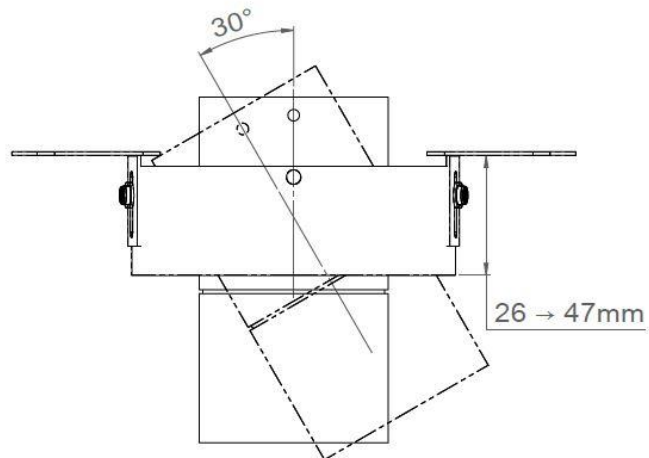

Length 140mm ≤ 20W

All the connections have to be made before powering up,
otherwise the luminaires could be seriously damaged.

Installation from above

Install the recessed box from above and screw it into the surface