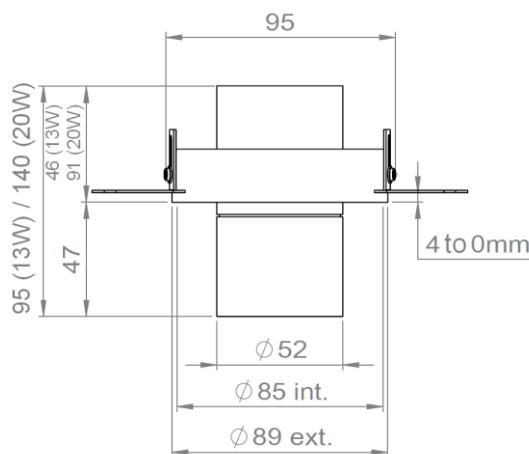

AURORE D52

Trimless version

AURORE D52

Trimless version

Range	Highly flexible recessed ceiling downlight for general & accent cardanic lighting
Description	Low luminance LED Engine 600 to 2,000 lm according to selected version (6W or 20W) Rotation 360° - Adjustable tilt 30° + 30° White finish RAL 9003 (other upon request)
Net weight	0.450 kg
Installation	Installation diameter: 95mm No specific tools required
LED characteristics	2700K - 3000K - 3500K - 4000K - 5000K MacAdam ellipse: 3 SDCM (standard version) - 2 SDCM (premium version) CRI90 (standard version) - CRI 95, R9 > 90 (premium version) UGR < 15
Optical beam	7° - 12° - 15° - 20° - 25° - 30° - 35° - Elliptic Special filters, honey comb upon request
Separate power supply	350mA to 1.400mA constant current driver according to selected version Dimmable driver upon request
LED power	6W to 25W driver included
Connection	Supplied with 0.50m cable
Use limitations	The product must be installed into a ventilated area. Any use with an ambient temperature higher than the specified ambient temperature (Ta) would lead to a more rapid mortality of the product and the withdrawal of our guarantees. The drivers, if not delivered by LOuss, must be approved before use.
Warranty	Life span: L80B10 at 50,000 hours (80% remaining flux) at 25°C ambient temperature. 3-year parts and labour warranty. The warranty does not apply to products that have been opened, modified or repaired and does not cover the effects of a wrong connection, careless, abusive handling, overvoltage, lighting injury, as well as the normal wear of the product. All products are electrically tested and received a functional burn-in.

Length 140mm ≤ 20W

All the connections have to be made before powering up,
otherwise the luminaires could be seriously damaged.

Installation from above

Install the recessed box from above and screw it into the surface